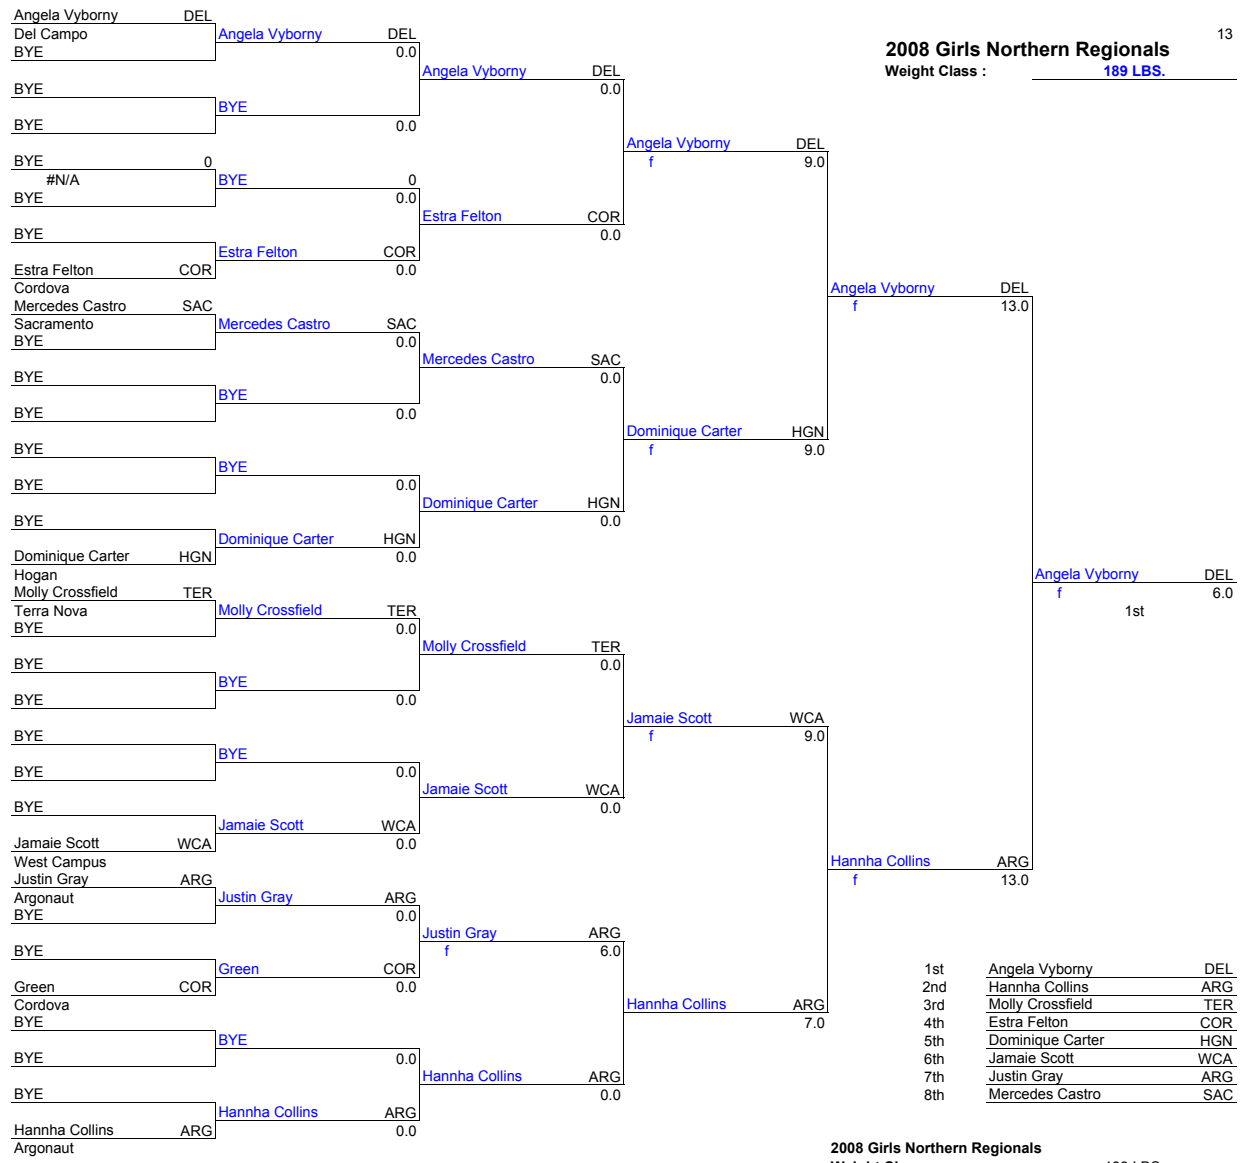

2008 Girls Northern Regionals
Weight Class : 189 LBS.