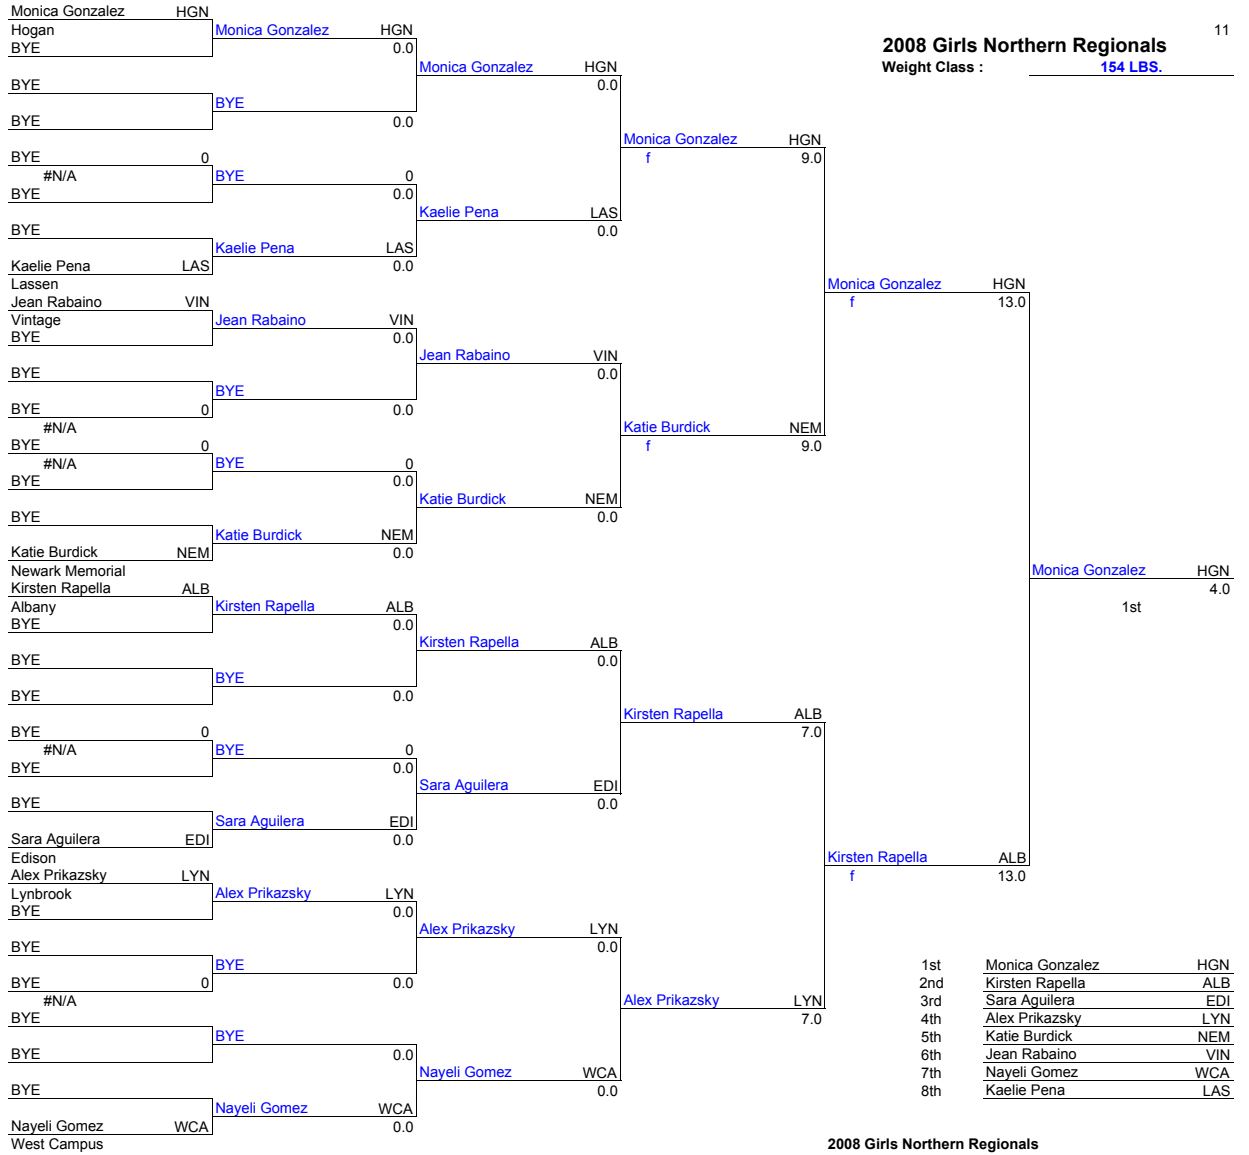

2008 Girls Northern Regionals
Weight Class : 154 LBS.