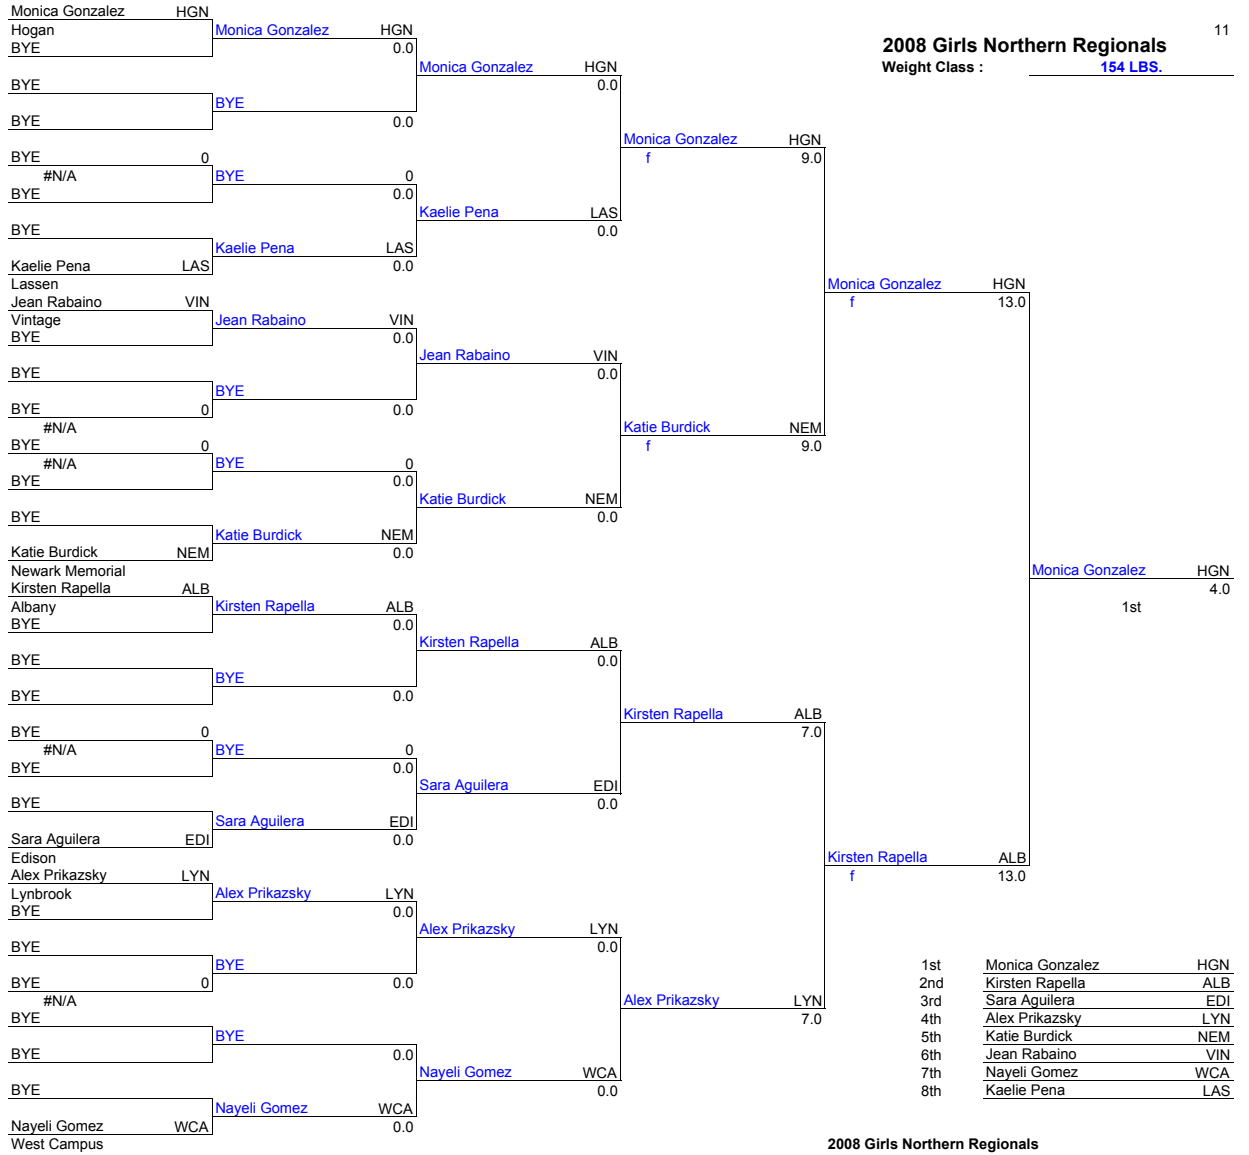

2008 Girls Northern Regionals
Weight Class : 154 LBS.

2008 Girls Northern Regionals
Weight Class : 165 LBS.