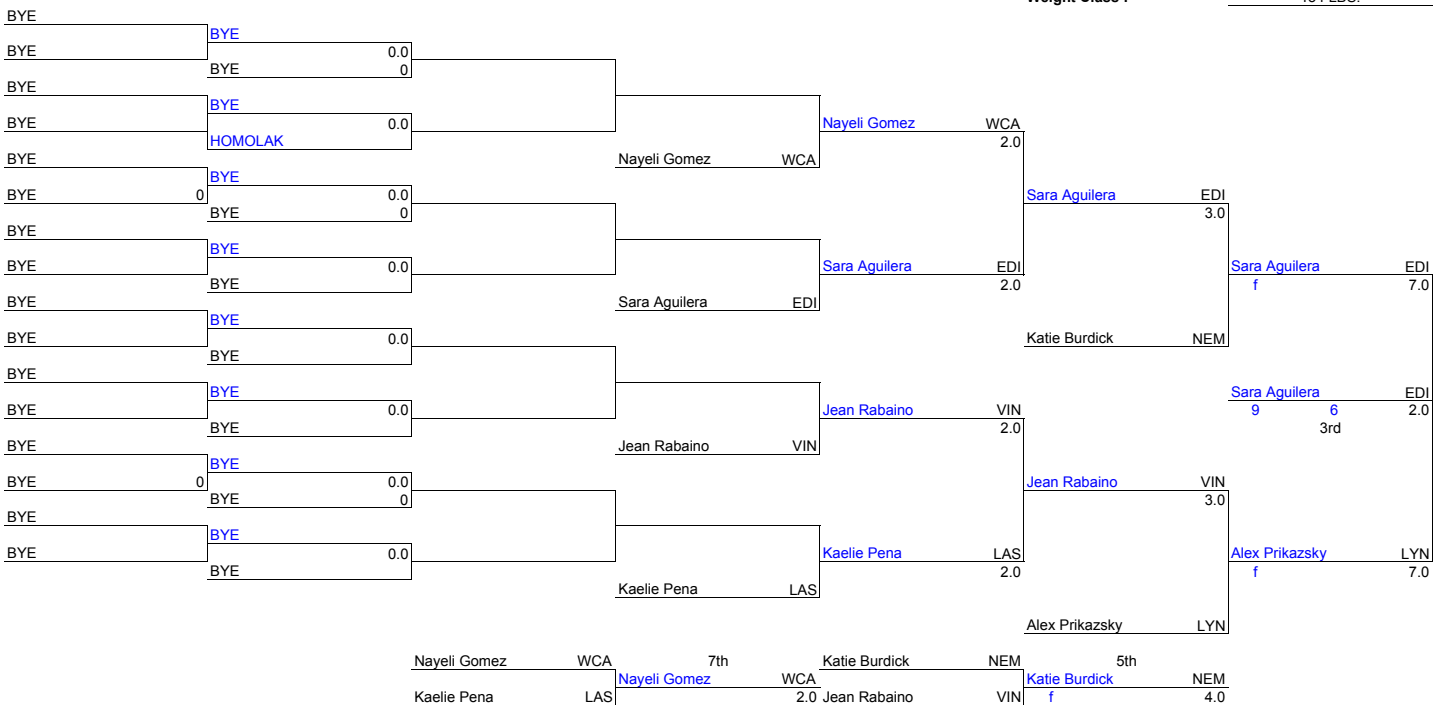

2008 Girls Northern Regionals
Weight Class : 154 LBS.