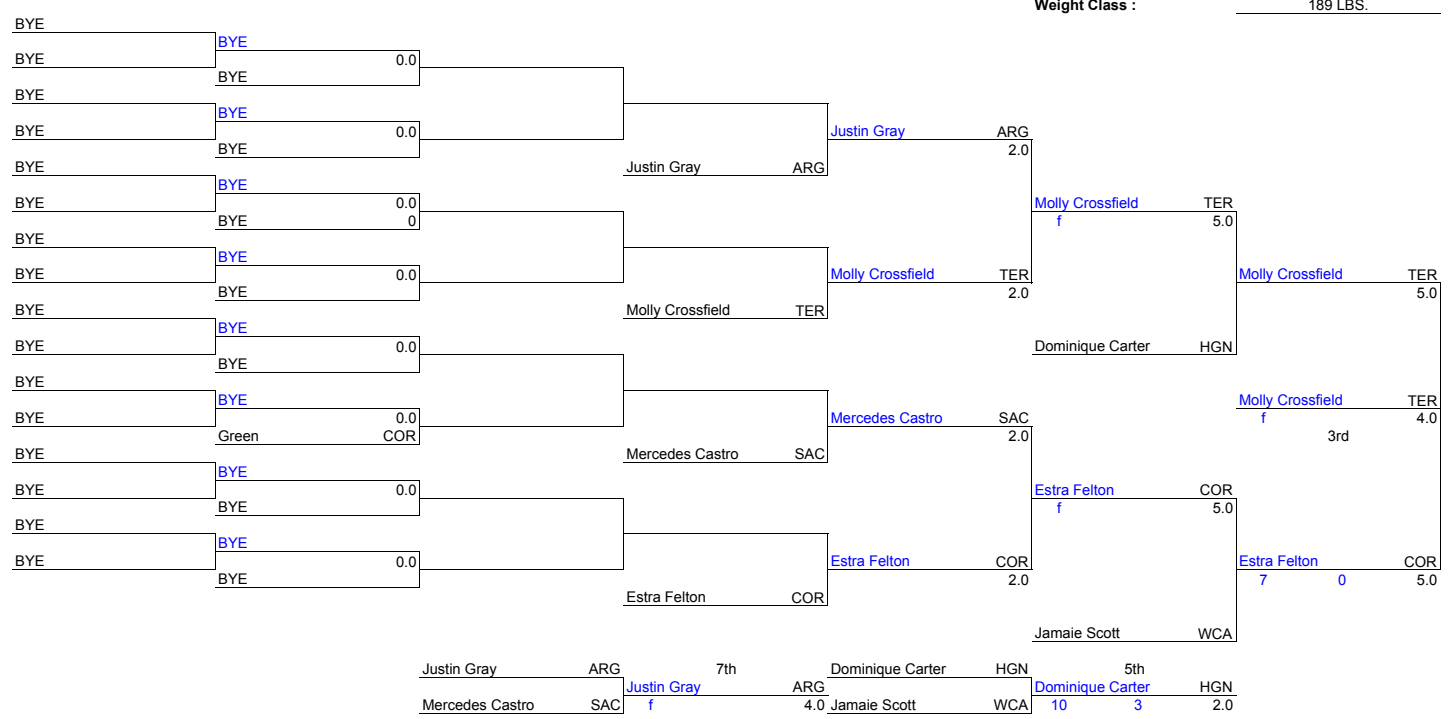

2008 Girls Northern Regionals
Weight Class : 189 LBS.