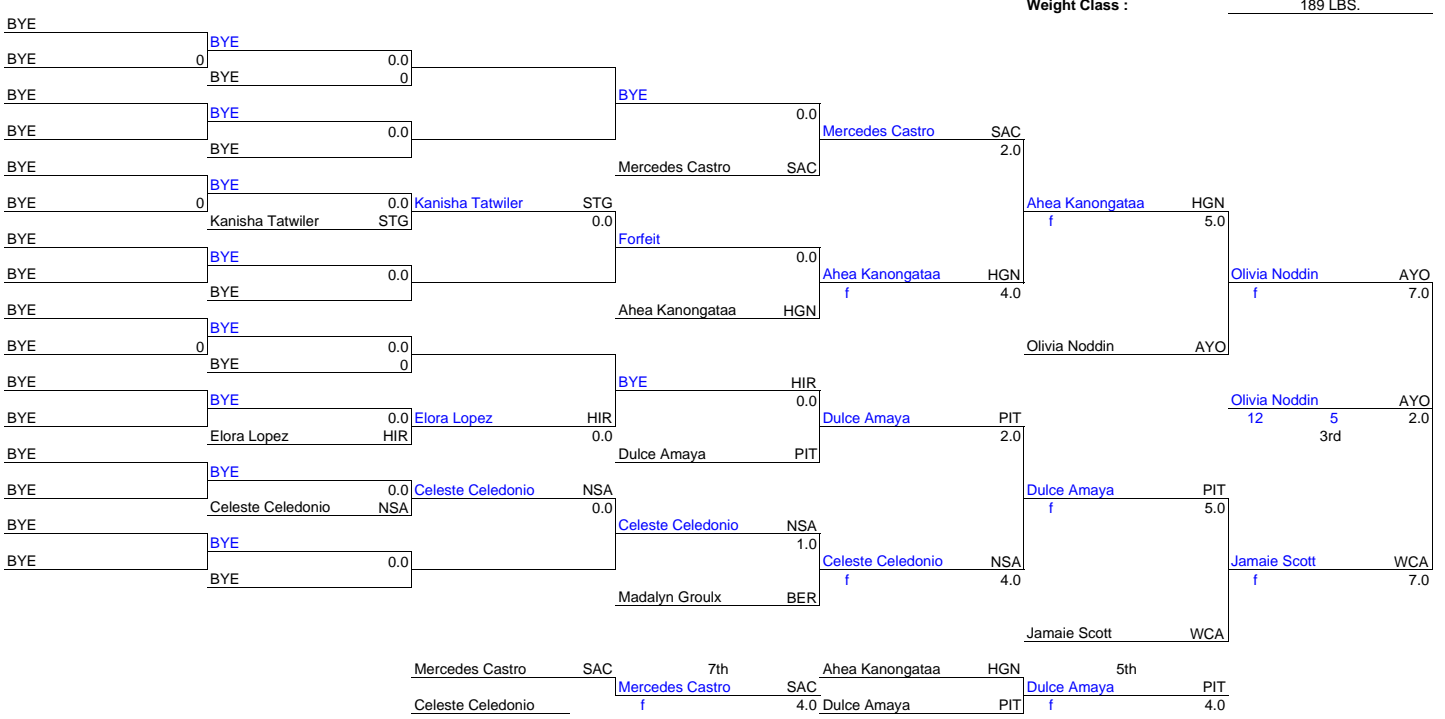

2009 Girls Northern Regionals
Weight Class : 165 LBS.

Monica Kirkpatrick 0 BYE	TER 0.0	Monica Kirkpatrick TER 6.0	TER 7.0		
BYE	0.0	f			
BYE	0.0	BYE			
#N/A	0.0				
Cecilia Castillo Grant BYE	GRA 0.0	Cecilia Castillo GRA 6.0	GRA 6.0		
BYE	0.0	f			
Rachel Emery Castro Valley Sherrale Rhimes 0	CSV 0.0	Rachel Emery CSV 0.0	CSV 0.0		
BYE	0.0	Sherrale Rhimes SAC 6.0	SAC 6.0		
BYE	0.0	f			
Rachel Bankhead 0	RVY 0.0	Rachel Bankhead RVY 0.0	RVY 0.0		
BYE	0.0	Sherrale Rhimes SAC 6.0	SAC 6.0		
Penny Goumenidis El Camino BYE	EC 0.0	Penny Goumenidis EC 0.0	EC 0.0		
BYE	0.0	Katie Burdick NKM 6.0	NKM 6.0		
Katie Burdick Newark Memorial Sara Aguilera Edison BYE	NKM 0.0	Katie Burdick NKM 0.0	NKM 7.0		
BYE	0.0	f			
BYE	0.0	Sara Aguilera EDS 6.0	EDS 6.0		
#N/A	0.0				
Mirah Castro North Salinas BYE	NSA 0.0	Mirah Castro NSA 0.0	NSA 0.0		
BYE	0.0	Nayeli Gomez WCA 6.0	WCA 6.0		
Nayeli Gomez 0	WCA 0.0	Nayeli Gomez WCA 0.0	WCA 0.0		
BYE	0.0	Sara Aguilera EDS 5.0	EDS 5.0		
Rebecca Araquistain Arroyo BYE	AYO 0.0	Rebecca Araquistain AYO 0.0	AYO 0.0		
BYE	0.0	f			
Rachel Wilson Los Banos BYE	LBA 0.0	Rachel Wilson LBA 0.0	LBA 0.0		
BYE	0.0	Hannah Collins ARG 6.0	ARG 6.0		
#N/A	0.0				
BYE	0.0	Hannah Collins ARG 6.0	ARG 6.0		
Hannah Collins Argonaut	ARG 0.0	Hannah Collins ARG 0.0	ARG 7.0		
BYE	0.0	f			
BYE	0.0	Sara Aguilera EDS 5.0	EDS 5.0		
BYE	0.0	Sara Aguilera EDS 11.0	EDS 11.0		
BYE	0.0	Katie Burdick NKM 11.0	NKM 11.0		
BYE	0.0	f			
BYE	0.0	Katie Burdick NKM 6.0	NKM 6.0		
BYE	0.0	f			

1st	Katie Burdick	NKM
2nd	Sara Aguilera	EDS
3rd	Sherrale Rhimes	SAC
4th	Nayeli Gomez	WCA
5th	Monica Kirkpatrick	TER
6th	Hannah Collins	ARG
7th	Rebecca Araquistain	AYO
8th	Mirah Castro	NSA

2009 Girls Northern Regionals
Weight Class : 165 LBS.

BYE	0.0	BYE	0.0	Penny Goumenidis EC 0.0	EC 0.0				
BYE	0.0	BYE	0.0	Rachel Bankhead RVY 2.0	RVY 2.0				
BYE	0.0	BYE	0.0	Rebecca Araquistain AYO 4.0	AYO 4.0				
BYE	0.0	BYE	0.0	Nayeli Gomez WCA 5.0	WCA 5.0				
BYE	0.0	BYE	0.0	BYE	1.0				
BYE	0.0	BYE	0.0	Nayeli Gomez WCA 4.0	WCA 4.0				
BYE	0.0	BYE	0.0	Monica Kirkpatrick TER	TER				
BYE	0.0	BYE	0.0	Rachel Wilson LBA 1.0	LBA 1.0				
BYE	0.0	BYE	0.0	Sherrale Rhimes SAC 3.5	SAC 3.5				
BYE	0.0	BYE	0.0	Sherrale Rhimes SAC 2.0	SAC 2.0				
BYE	0.0	BYE	0.0	Sherrale Rhimes SAC 5.0	SAC 5.0				
BYE	0.0	BYE	0.0	Sherrale Rhimes SAC 5.0	SAC 5.0				
BYE	0.0	BYE	0.0	Mirah Castro NSA 4.0	NSA 4.0				
BYE	0.0	BYE	0.0	Cecilia Castillo GRA	GRA				
BYE	0.0	BYE	0.0	Hannah Collins ARG	ARG				
BYE	0.0	BYE	0.0	Rebecca Araquistain AYO 7th	AYO 7th				
BYE	0.0	BYE	0.0	Monica Kirkpatrick TER 5th	TER 5th				
BYE	0.0	BYE	0.0	Mirah Castro NSA 11	NSA 11				
BYE	0.0	BYE	0.0	Hannah Collins ARG 4	ARG 4				

2009 Girls Northern Regionals
Weight Class : 189 LBS.