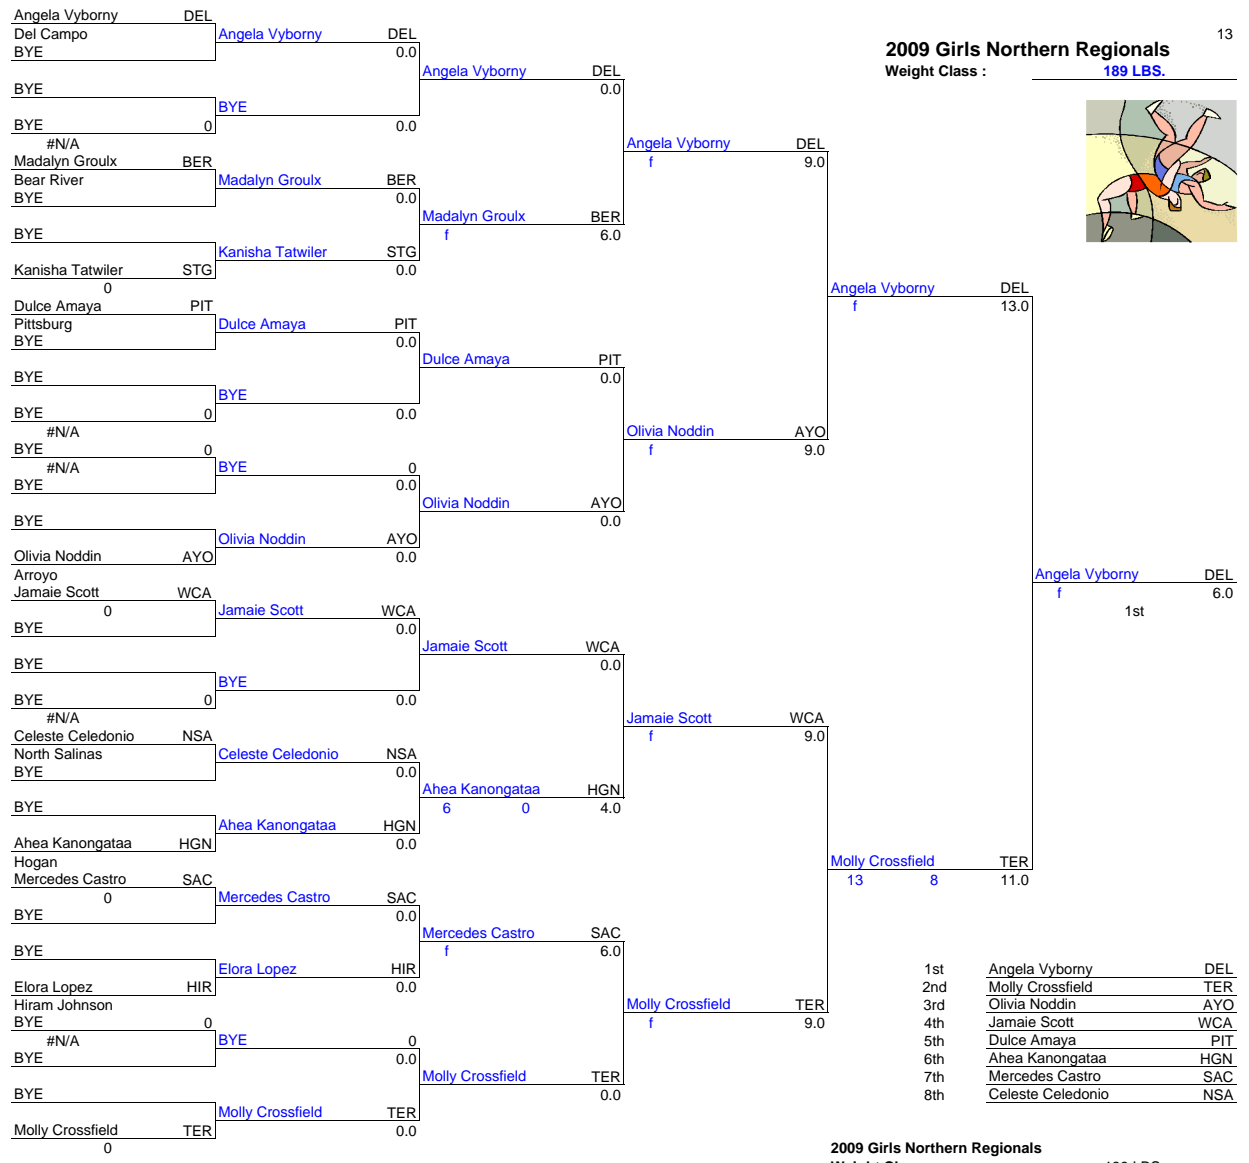

2009 Girls Northern Regionals
Weight Class : 165 LBS.

Monica Kirkpatrick 0 BYE	TER 0.0	Monica Kirkpatrick TER 6.0	TER 7.0		
BYE	0.0	f			
BYE	0.0	BYE			
#N/A	0.0				
Cecilia Castillo Grant BYE	GRA 0.0	Cecilia Castillo GRA 6.0	GRA 6.0		
BYE	0.0	f			
Rachel Emery Castro Valley Sherrale Rhimes 0	CSV 0.0	Rachel Emery CSV 0.0	CSV 0.0		
BYE	0.0	Sherrale Rhimes SAC 6.0	SAC 6.0		
BYE	0.0	f			
Rachel Bankhead 0	RVY 0.0	Rachel Bankhead RVY 0.0	RVY 0.0		
BYE	0.0	Sherrale Rhimes SAC 6.0	SAC 6.0		
Penny Goumenidis El Camino BYE	EC 0.0	Penny Goumenidis EC 0.0	EC 0.0		
BYE	0.0	Katie Burdick NKM 6.0	NKM 6.0		
Katie Burdick Newark Memorial Sara Aguilera Edison BYE	NKM 0.0	Katie Burdick NKM 0.0	NKM 7.0		
BYE	0.0	f			
BYE	0.0	Sara Aguilera EDS 6.0	EDS 6.0		
#N/A	0.0				
Mirah Castro North Salinas BYE	NSA 0.0	Mirah Castro NSA 0.0	NSA 0.0		
BYE	0.0	Nayeli Gomez WCA 6.0	WCA 6.0		
Nayeli Gomez 0	WCA 0.0	Nayeli Gomez WCA 0.0	WCA 0.0		
BYE	0.0	Sara Aguilera EDS 5.0	EDS 5.0		
Rebecca Araquistain Arroyo BYE	AYO 0.0	Rebecca Araquistain AYO 0.0	AYO 0.0		
BYE	0.0	f			
Rachel Wilson Los Banos BYE	LBA 0.0	Rachel Wilson LBA 0.0	LBA 0.0		
BYE	0.0	Hannah Collins ARG 6.0	ARG 6.0		
#N/A	0.0				
BYE	0.0	Hannah Collins ARG 6.0	ARG 6.0		
Hannah Collins Argonaut	ARG 0.0	Hannah Collins ARG 0.0	ARG 7.0		
BYE	0.0	f			
BYE	0.0	Sara Aguilera EDS 5.0	EDS 5.0		
BYE	0.0	Sara Aguilera EDS 11.0	EDS 11.0		
BYE	0.0	Katie Burdick NKM 11.0	NKM 11.0		
BYE	0.0	f			
BYE	0.0	Katie Burdick NKM 6.0	NKM 6.0		
BYE	0.0	f			

1st	Katie Burdick	NKM
2nd	Sara Aguilera	EDS
3rd	Sherrale Rhimes	SAC
4th	Nayeli Gomez	WCA
5th	Monica Kirkpatrick	TER
6th	Hannah Collins	ARG
7th	Rebecca Araquistain	AYO
8th	Mirah Castro	NSA

2009 Girls Northern Regionals
Weight Class : 165 LBS.

BYE	0.0	BYE	0.0	Penny Goumenidis EC 0.0	EC 0.0				
BYE	0.0	BYE	0.0	Rachel Bankhead RVY 2.0	RVY 2.0				
BYE	0.0	BYE	0.0	Rebecca Araquistain AYO 4.0	AYO 4.0				
BYE	0.0	BYE	0.0	Nayeli Gomez WCA 5.0	WCA 5.0				
BYE	0.0	BYE	0.0	BYE	1.0				
BYE	0.0	BYE	0.0	Nayeli Gomez WCA 4.0	WCA 4.0				
BYE	0.0	BYE	0.0	Monica Kirkpatrick TER	TER				
BYE	0.0	BYE	0.0	Rachel Wilson LBA 1.0	LBA 1.0				
BYE	0.0	BYE	0.0	Sherrale Rhimes SAC 3.5	SAC 3.5				
BYE	0.0	BYE	0.0	Sherrale Rhimes SAC 2.0	SAC 2.0				
BYE	0.0	BYE	0.0	Sherrale Rhimes SAC 5.0	SAC 5.0				
BYE	0.0	BYE	0.0	Sherrale Rhimes SAC 5.0	SAC 5.0				
BYE	0.0	BYE	0.0	Mirah Castro NSA 4.0	NSA 4.0				
BYE	0.0	BYE	0.0	Cecilia Castillo GRA	GRA				
BYE	0.0	BYE	0.0	Hannah Collins ARG	ARG				
BYE	0.0	BYE	0.0	Rebecca Araquistain AYO 7th	AYO 7th				
BYE	0.0	BYE	0.0	Monica Kirkpatrick TER 5th	TER 5th				
BYE	0.0	BYE	0.0	Mirah Castro NSA 11	NSA 11				
BYE	0.0	BYE	0.0	Hannah Collins ARG 4	ARG 4				

2009 Girls Northern Regionals
Weight Class : 189 LBS.