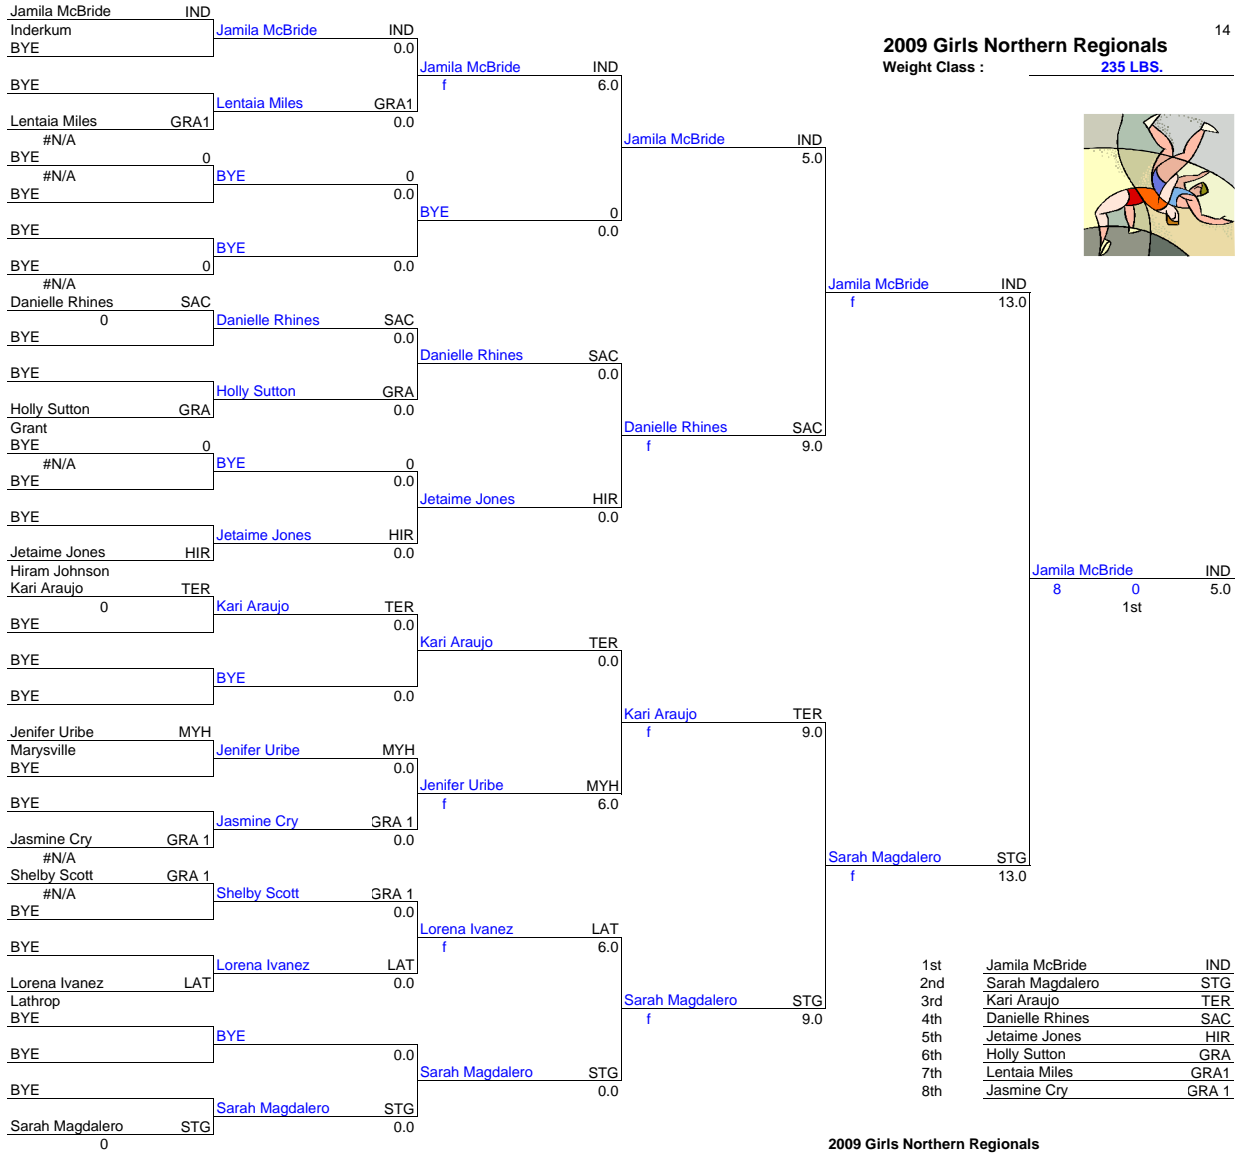

2009 Girls Northern Regionals
Weight Class : 235 LBS.