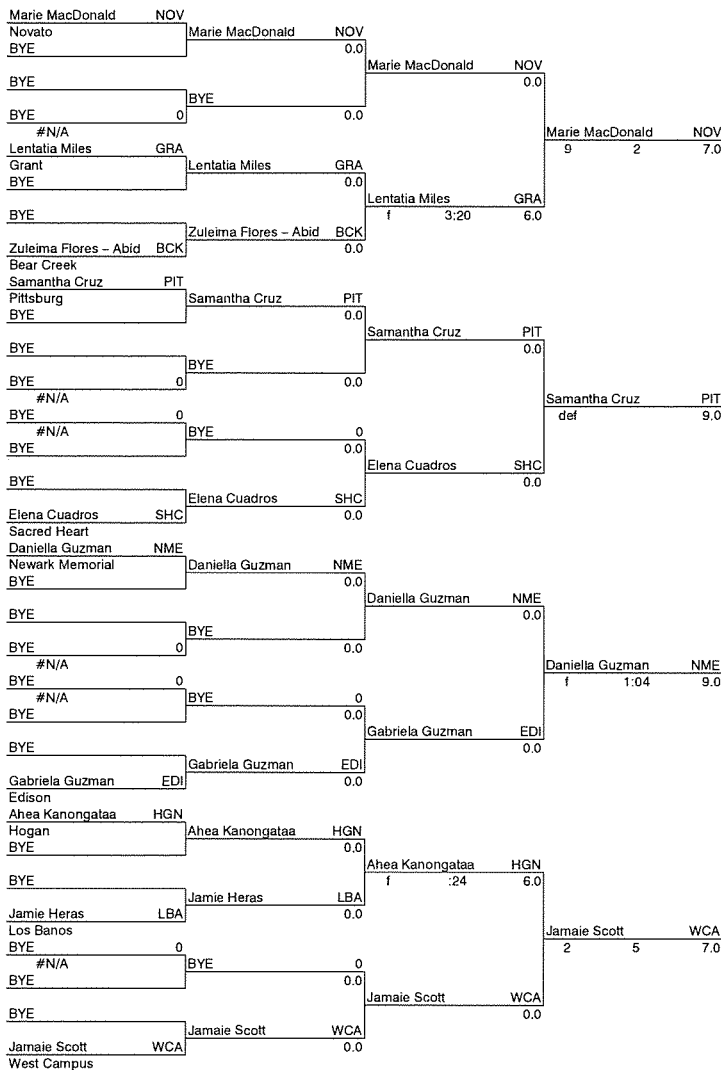

2010 Girls Northern Regionals
Weight Class : 189 LBS.

Marie MacDonald NOV
f 4:57 6.0
1st

- 1st Marie MacDonald NOV
- 2nd Jamaie Scott WCA
- 3rd Daniella Guzman NME
- 4th Ahea Kanongataa HGN
- 5th Lentatia Miles GRA
- 6th Samantha Cruz PIT
- 7th Zuleima Flores - Abid BCK
- 8th Jamie Heras LBA