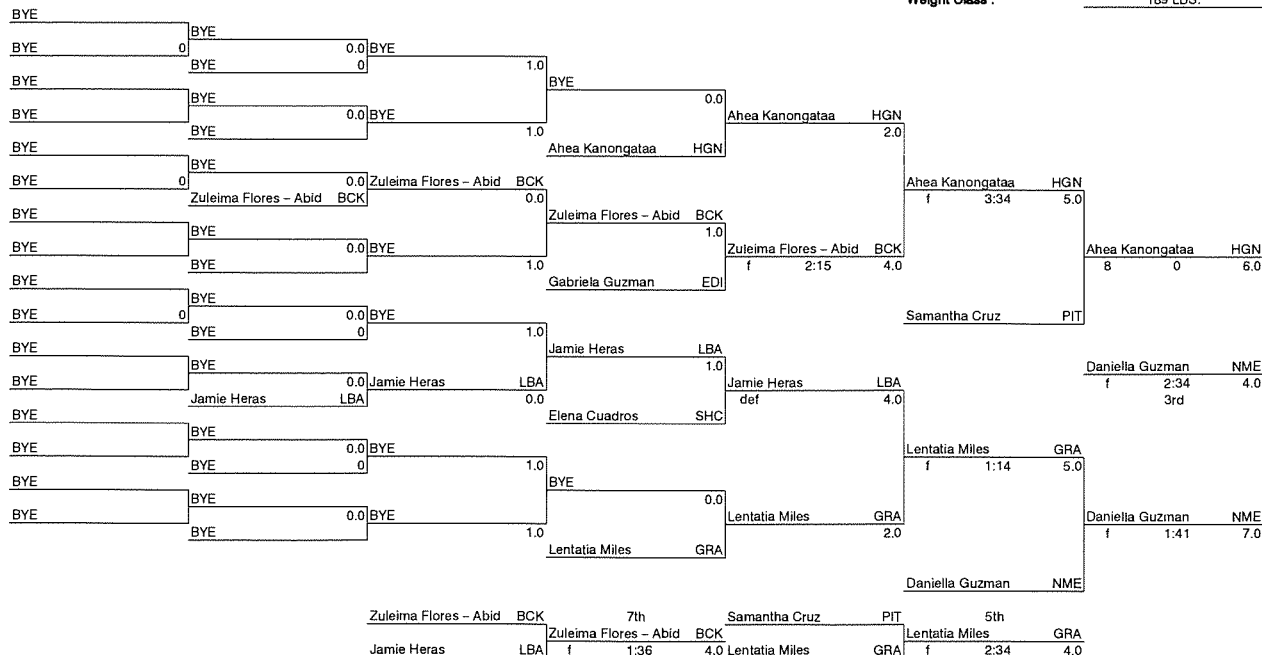

2010 Girls Northern Regionals
Weight Class : 189 LBS.

Zuleima Flores - Abid BCK 7th
f 1:36 4.0
Samantha Cruz PIT 5th
Lentatia Miles GRA 4.0