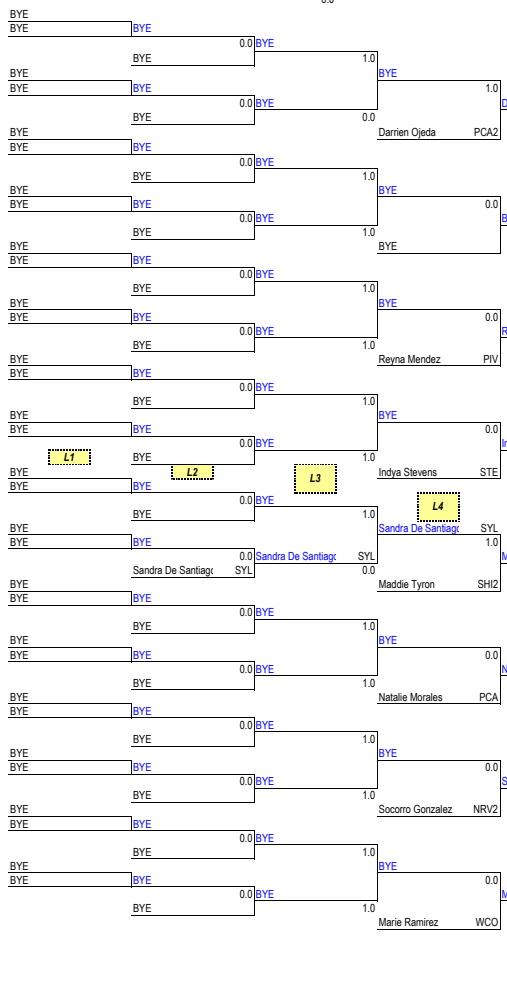

Lizette Tenorio	ANA	ANA	0.0	Lizette Tenorio	ANA
BYE	BYE	BYE	0.0	Lizette Tenorio	ANA
BYE	BYE	BYE	0.0	Lizette Tenorio	ANA
Sandra De Santiago	SYL	Sandra De Santiago	SYL	4:22	F
BYE	BYE	BYE	0.0	Lizette Tenorio	ANA
Indya Stevens	STE	Indya Stevens	STE	1:17	F
BYE	BYE	BYE	0.0	Lizette Tenorio	ANA
Reyna Mendez	PIV	Reyna Mendez	PIV		F
BYE	BYE	BYE	0.0	Lizette Tenorio	ANA
BYE	BYE	BYE	0.0	Lizette Tenorio	ANA
BYE	BYE	BYE	0.0	Lizette Tenorio	ANA
Carolina Flores	BAL	Carolina Flores	BAL	:20	F
BYE	BYE	BYE	0.0	Lizette Tenorio	ANA
Angie Lazzano	SHI	Angie Lazzano	SHI		F
BYE	BYE	BYE	0.0	Lizette Tenorio	ANA
BYE	BYE	BYE	0.0	Lizette Tenorio	ANA
BYE	BYE	BYE	0.0	Lizette Tenorio	ANA
Darrien Ojeda	PCA2	Darrien Ojeda	PCA2		F
BYE	BYE	BYE	0.0	Lizette Tenorio	ANA
BYE	BYE	BYE	0.0	Lizette Tenorio	ANA
BYE	BYE	BYE	0.0	Lizette Tenorio	ANA
Jessica Walker	SMA	Jessica Walker	SMA		F
BYE	BYE	BYE	0.0	Lizette Tenorio	ANA
Marie Ramirez	WCO	Marie Ramirez	WCO		F
BYE	BYE	BYE	0.0	Lizette Tenorio	ANA
BYE	BYE	BYE	0.0	Lizette Tenorio	ANA
BYE	BYE	BYE	0.0	Lizette Tenorio	ANA
Angela Curiel	SEM	Angela Curiel	SEM	3:05	F
BYE	BYE	BYE	0.0	Lizette Tenorio	ANA
Socorro Gonzalez	NRV2	Socorro Gonzalez	NRV2		F
BYE	BYE	BYE	0.0	Lizette Tenorio	ANA
BYE	BYE	BYE	0.0	Lizette Tenorio	ANA
Reacheal-Sis-Medina	RAM	Reacheal-Sis-Medina	RAM	:13	F
BYE	BYE	BYE	0.0	Lizette Tenorio	ANA
Natalie Morales	PCA	Natalie Morales	PCA		F
BYE	BYE	BYE	0.0	Lizette Tenorio	ANA
BYE	BYE	BYE	0.0	Lizette Tenorio	ANA
BYE	BYE	BYE	0.0	Lizette Tenorio	ANA
Tashya Harris	MMI	Tashya Harris	MMI	:21	F
BYE	BYE	BYE	0.0	Lizette Tenorio	ANA
Maddie Tyron	SHI2	Maddie Tyron	SHI2		F
BYE	BYE	BYE	0.0	Lizette Tenorio	ANA
BYE	BYE	BYE	0.0	Lizette Tenorio	ANA
BYE	BYE	BYE	0.0	Lizette Tenorio	ANA
Veronica Hernandez	NRV	Veronica Hernandez	NRV	3:51	F
BYE	BYE	BYE	0.0	Lizette Tenorio	ANA
BYE	BYE	BYE	0.0	Lizette Tenorio	ANA

2010 Girls Southern Regionals

Weight Class : 235 LBS.

- 1st Lizette Tenorio Santa Ana
- 2nd Veronica Hernandez Northview
- 3rd Jessica Walker Santa Monica
- 4th Angie Lazzano South Hills
- 5th Reacheal-Sis-Medina Ramona
- 6th Tashya Harris Mount Miguel
- 7th Marie Ramirez West Covina
- 8th Angelica Curiel South El Monte