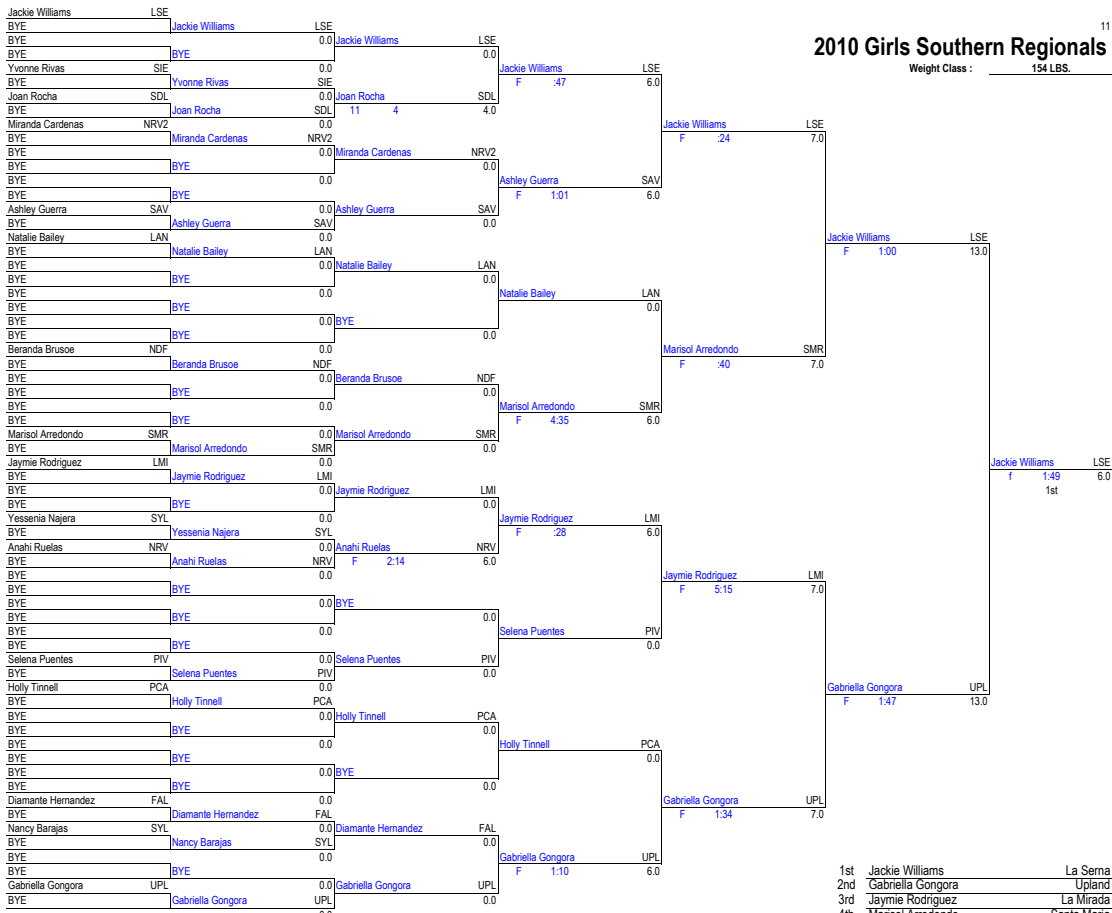

2010 Girls Southern Regionals

Weight Class : 154 LBS.

11