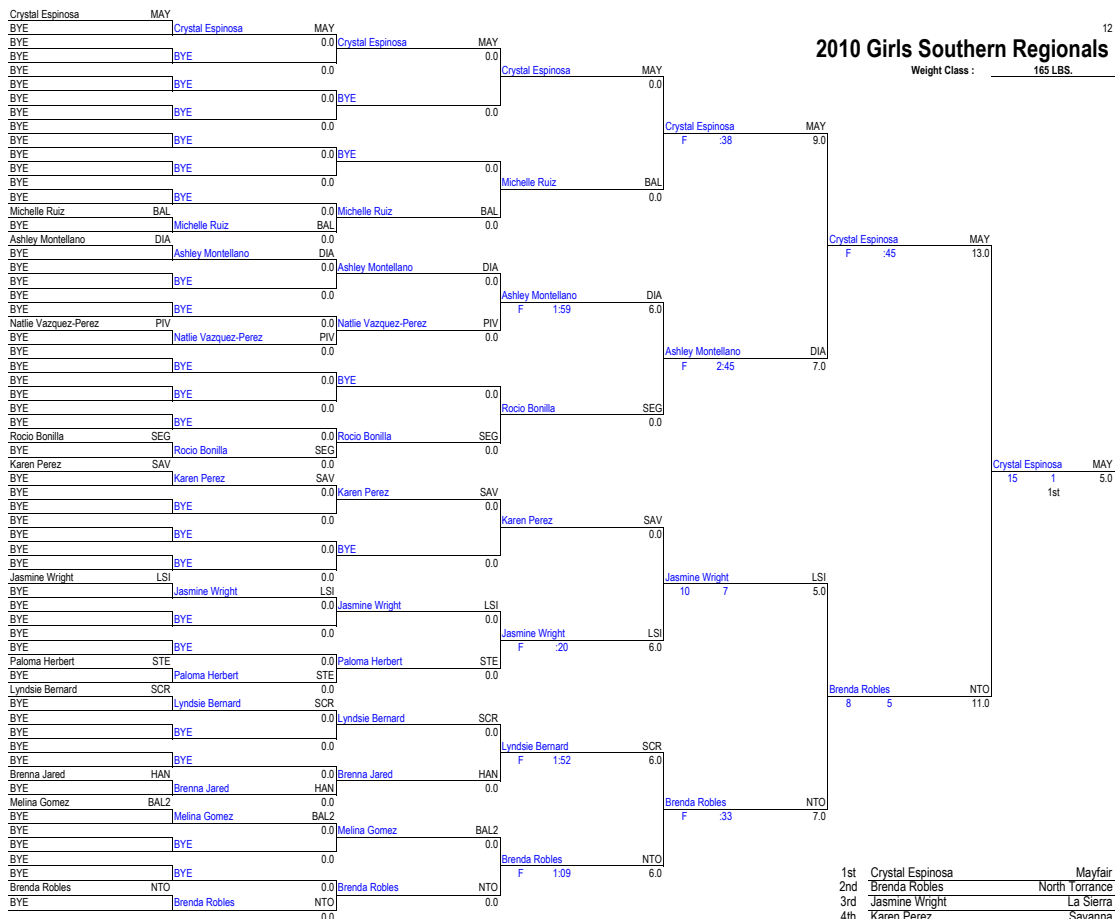

2010 Girls Southern Regionals

Weight Class : 165 LBS.