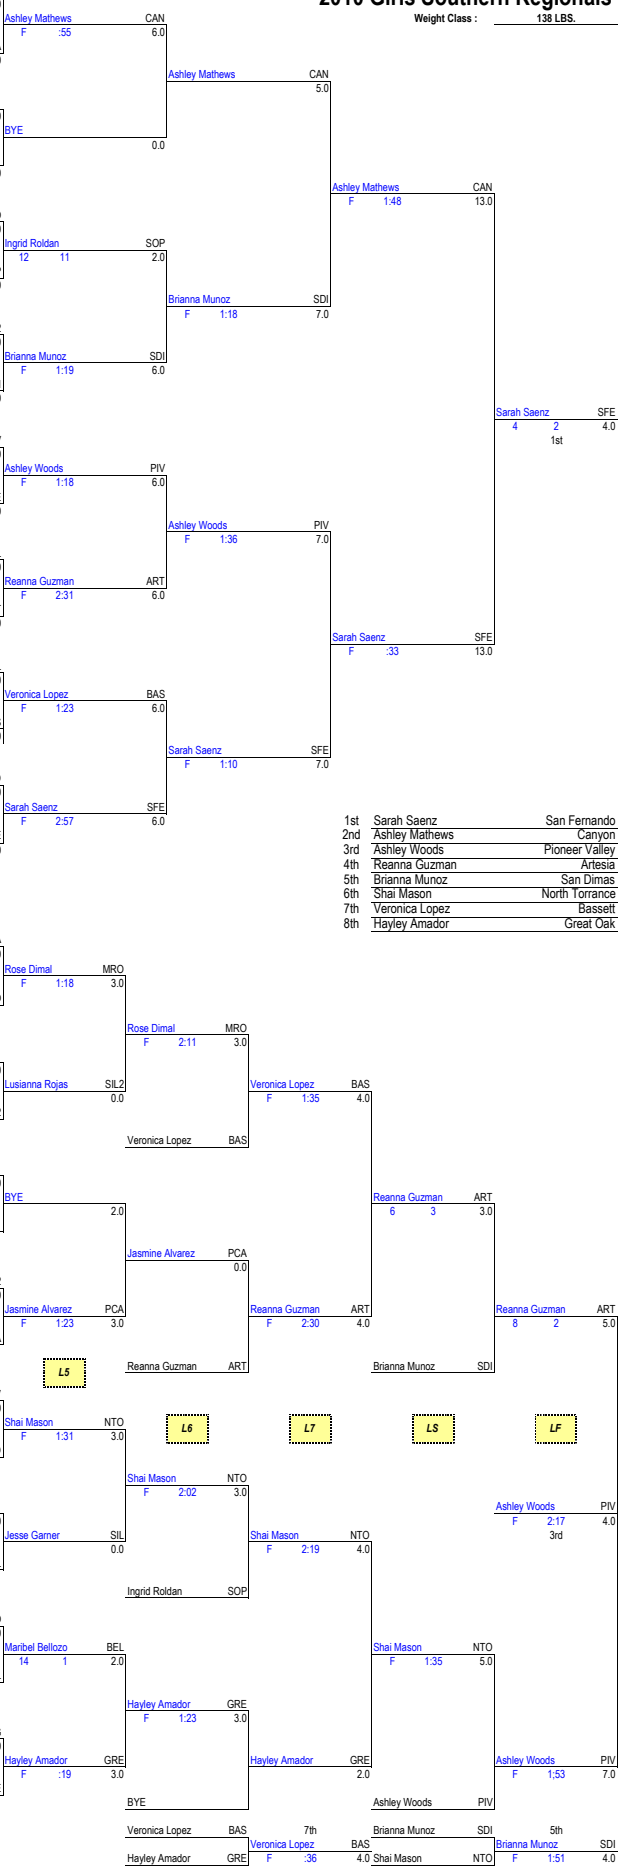

Ashley Mathews	CAN	0.0	Ashley Mathews	CAN	6.0
BYE	BYE	0.0	Ashley Mathews	CAN	6.0
BYE	BYE	0.0	Ashley Mathews	CAN	6.0
Jasmine Alvarez	PCA	0.0	Ashley Mathews	CAN	6.0
BYE	Jasmine Alvarez	PCA	F .55	6.0	
Stephanie Antunez	NRV	0.0	Jasmine Alvarez	PCA	6.0
BYE	Stephanie Antunez	NRV	F .18	6.0	
BYE	BYE	0.0			
BYE	BYE	0.0			
BYE	BYE	0.0			
BYE	BYE	0.0			
BYE	BYE	0.0			
Rose Dimal	MRO	0.0			
BYE	Rose Dimal	MRO			
BYE	BYE	0.0			
BYE	BYE	0.0			
Ingrid Roldan	SOP	0.0			
BYE	Ingrid Roldan	SOP	12 11	2.0	
Brenda Arellano	CHO	0.0	Ingrid Roldan	SOP	6.0
BYE	Brenda Arellano	CHO	F 1.03	6.0	
Sarina Flores	RIG	0.0			
BYE	Sarina Flores	RIG			
Lusianna Rojas	SIL2	0.0			
BYE	Lusianna Rojas	SIL2	F .32	6.0	
BYE	BYE	0.0			
BYE	BYE	0.0			
Brianna Munoz	SDI	0.0			
BYE	Brianna Munoz	SDI	F 1.19	6.0	
Ashley Woods	PIV	0.0			
BYE	Ashley Woods	PIV			
BYE	BYE	0.0			
Joselyn Parada	ANA	0.0			
BYE	Joselyn Parada	ANA	F 1.18	6.0	
Hayley Amador	GRE	0.0			
BYE	Hayley Amador	GRE	F 1.03	6.0	
Maribel Bellozo	BEL	0.0			
BYE	Maribel Bellozo	BEL			
BYE	BYE	0.0			
BYE	BYE	0.0			
Reanna Guzman	ART	0.0			
BYE	Reanna Guzman	ART	F 2.31	6.0	
Jesse Garner	SIL	0.0			
BYE	Jesse Garner	SIL			
BYE	BYE	0.0			
BYE	BYE	0.0			
Veronica Lopez	BAS	0.0			
BYE	Veronica Lopez	BAS	F 1.23	6.0	
Shai Mason	NTO	0.0			
BYE	Shai Mason	NTO			
Jasmine Chacon	PCA2	0.0			
BYE	Jasmine Chacon	PCA2	F 1.57	6.0	
BYE	BYE	0.0			
BYE	BYE	0.0			
Sarah Saenz	SFE	0.0			
BYE	Sarah Saenz	SFE	F 2.57	6.0	

2010 Girls Southern Regionals

Weight Class : 138 LBS.

1. 1st Sarah Saenz San Fernando
2. 2nd Ashley Mathews Canyon
3. 3rd Ashley Woods Pioneer Valley
4. 4th Reanna Guzman Artesia
5. 5th Brianna Munoz San Dimas
6. 6th Shai Mason North Trranca
7. 7th Veronica Lopez Bassett
8. 8th Hayley Amador Great Oak