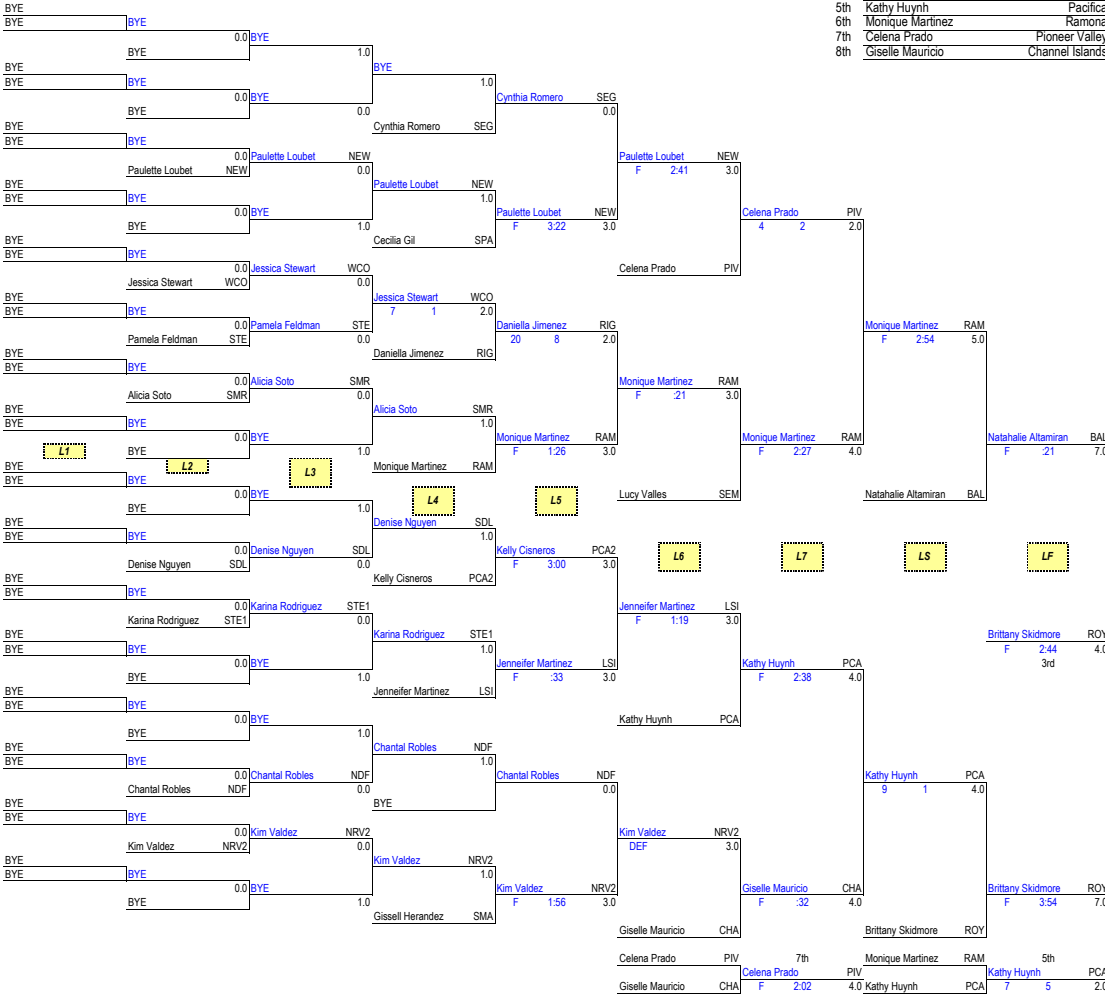

2010 Girls Southern Regionals

Weight Class : 122 LBS.

Katarina Perez	CEU	6.0	F 3:07
BYE	BYE	0.0	BYE
Katarina Perez	CEU	7.0	F 1:28
BYE	BYE	0.0	BYE
Giselle Mauricio	CHA	6.0	F :17
BYE	BYE	0.0	BYE
Katarina Perez	CEU	13.0	F 1:40
BYE	BYE	0.0	BYE
Kathy Huynh	PCA	4.0	3 0
BYE	BYE	0.0	BYE
Natahalie Altamiranos	BAL	7.0	F :40
BYE	BYE	0.0	BYE
Natahalie Altamiranos	BAL	6.0	F 1:25
BYE	BYE	0.0	BYE
Katarina Perez	CEU	4.0	4 3 1st
BYE	BYE	0.0	BYE
Brittany Skidmore	ROY	6.0	F :30
BYE	BYE	0.0	BYE
BYE	BYE	0.0	BYE
Brittany Skidmore	ROY	6.0	8 0
BYE	BYE	0.0	BYE
Lucy Valles	SEM	6.0	0.0
BYE	BYE	0.0	BYE
BYE	BYE	0.0	BYE
Brazel Marquez	NRV	13.0	F 2:28
BYE	BYE	0.0	BYE
Celena Prado	PIV	4.0	F 1:12
BYE	BYE	0.0	BYE
Brazel Marquez	NRV	7.0	F :20
BYE	BYE	0.0	BYE
Brazel Marquez	NRV	6.0	F 1:59
BYE	BYE	0.0	BYE

1. 1st Katarina Perez Central Union
2. 2nd Brazel Marquez Northview
3. 3rd Brittany Skidmore Royal
4. 4th Natahalie Altamiranos Baldwin Park
5. 5th Kathy Huynh Pacifica
6. 6th Monique Martinez Ramona
7. 7th Celena Prado Pioneer Valley
8. 8th Giselle Mauricio Channel Islands