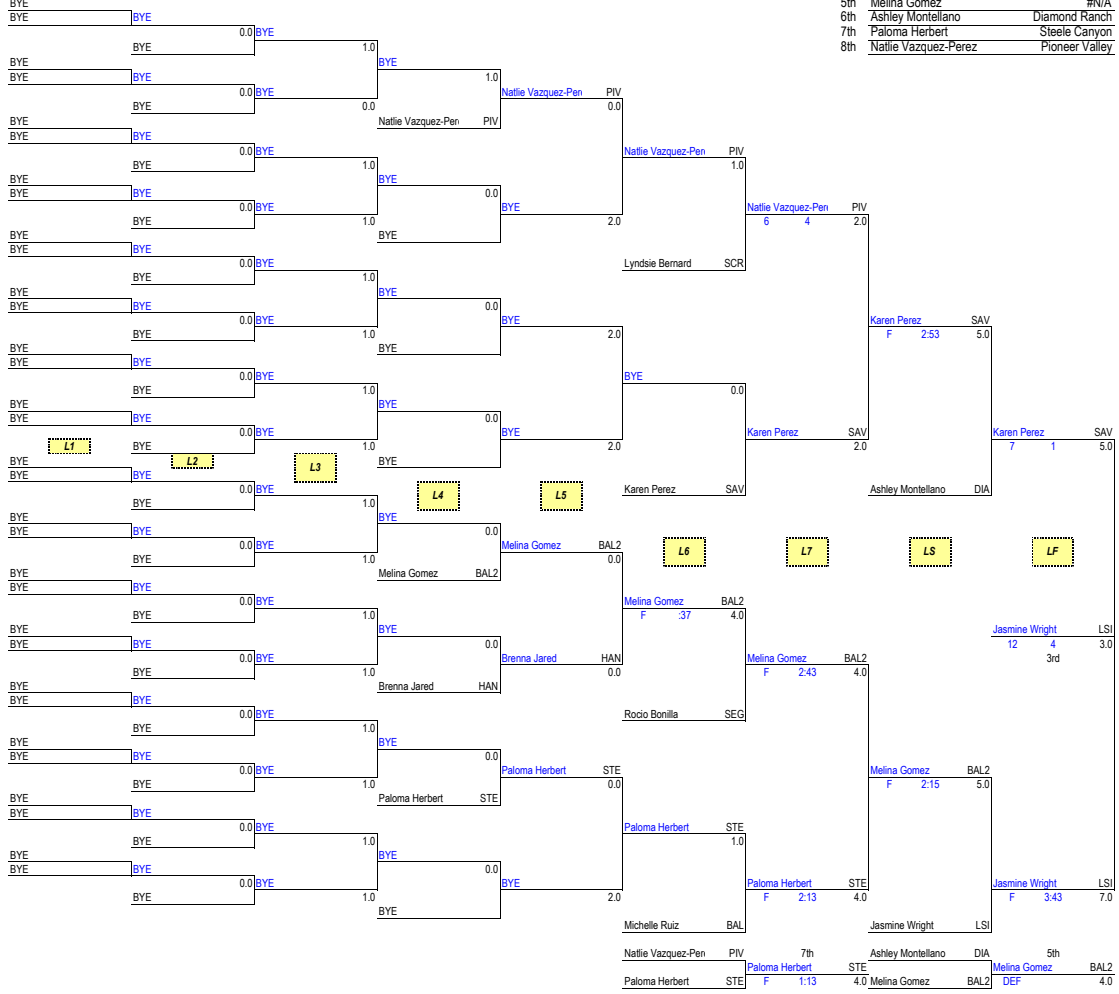

- 1st Crystal Espinosa Mayfair
- 2nd Brenda Robles North Torrance
- 3rd Jasmine Wright La Sierra
- 4th Karen Perez Savanna
- 5th Melina Gomez #N/A
- 6th Ashley Montellano Diamond Ranch
- 7th Paloma Herbert Steele Canyon
- 8th Natlie Vazquez-Perez Pioneer Valley