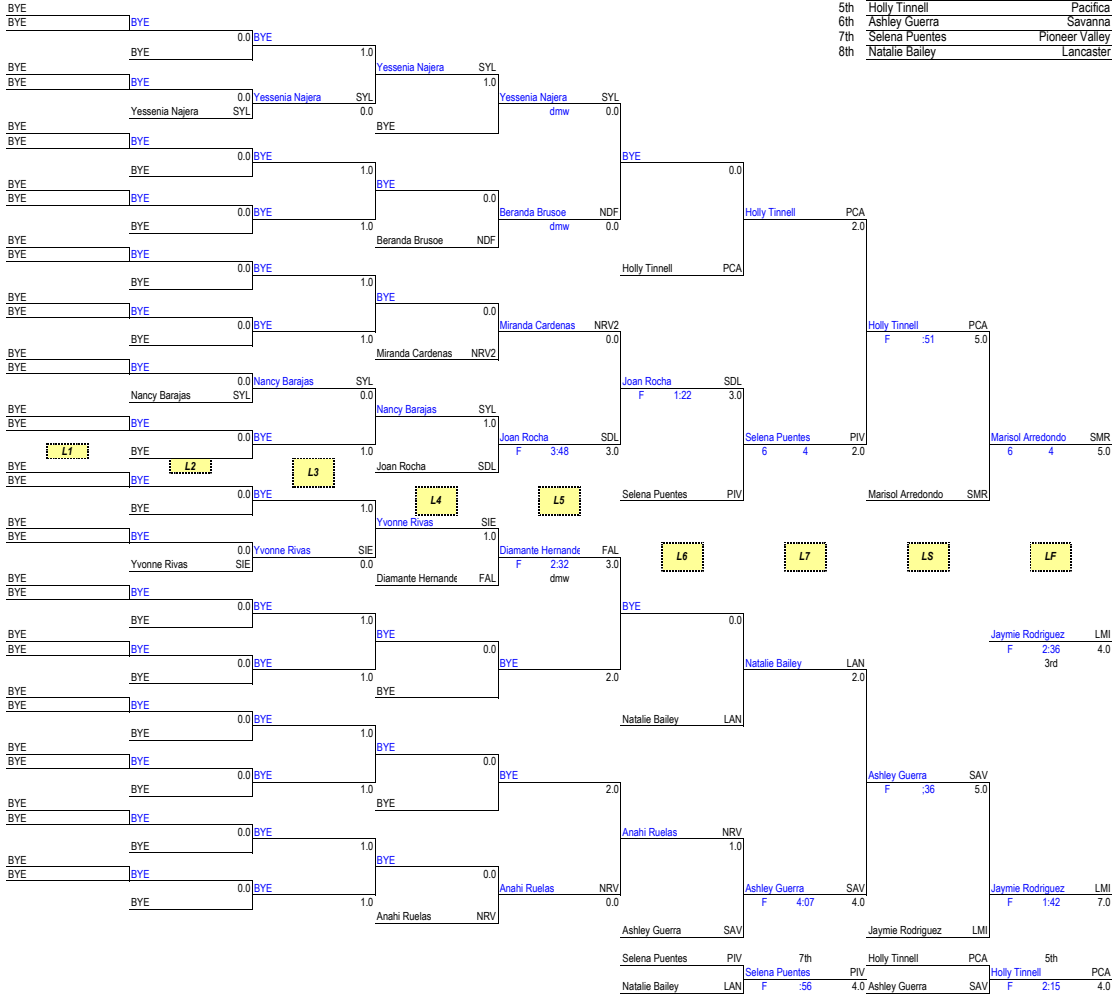

- 1st Jackie Williams La Serna
- 2nd Gabriella Gongora Upland
- 3rd Jaymie Rodriguez Lancaster
- 4th Marisol Arredondo Santa Maria
- 5th Holly Tinnell Pacifica
- 6th Ashley Guerra Savanna
- 7th Selena Puentes Pioneer Valley
- 8th Natalie Bailey Lancaster