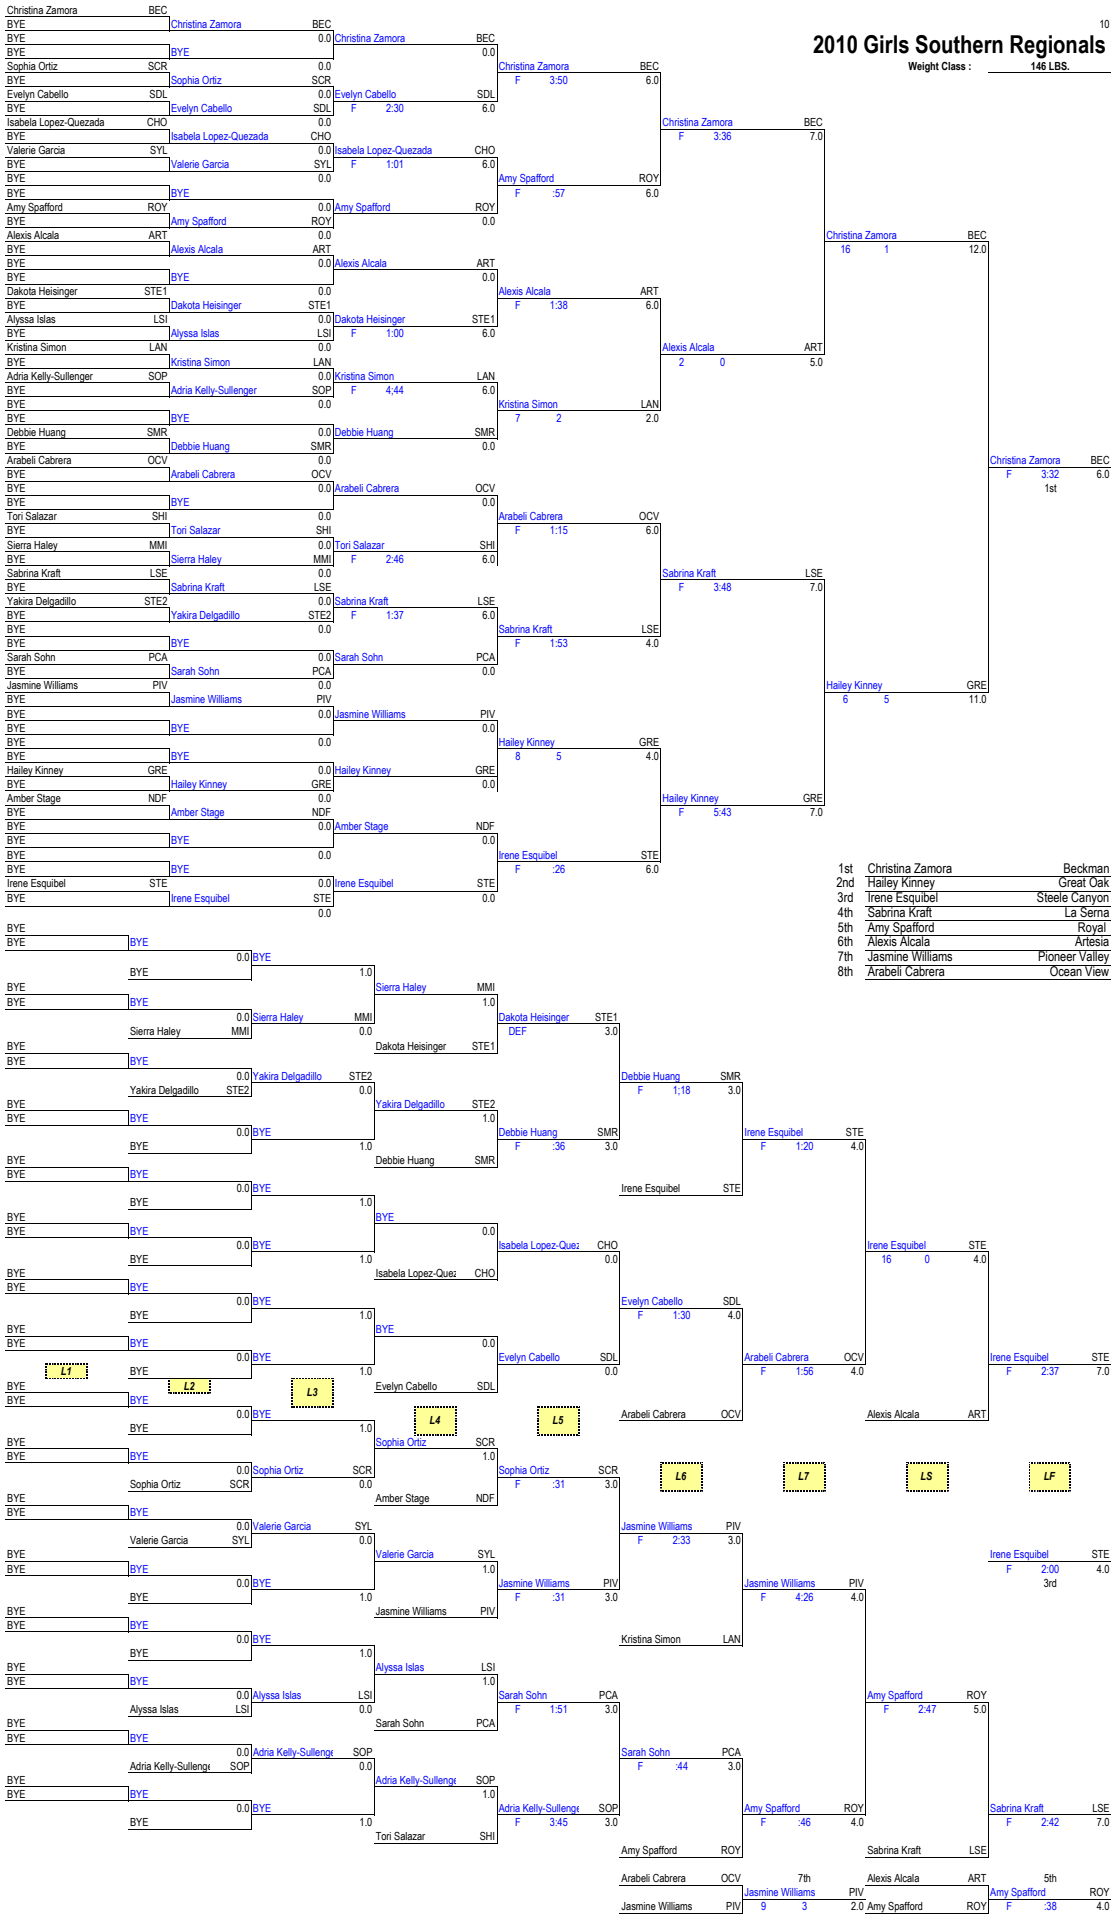

2010 Girls Southern Regionals

Weight Class : 146 LBS.