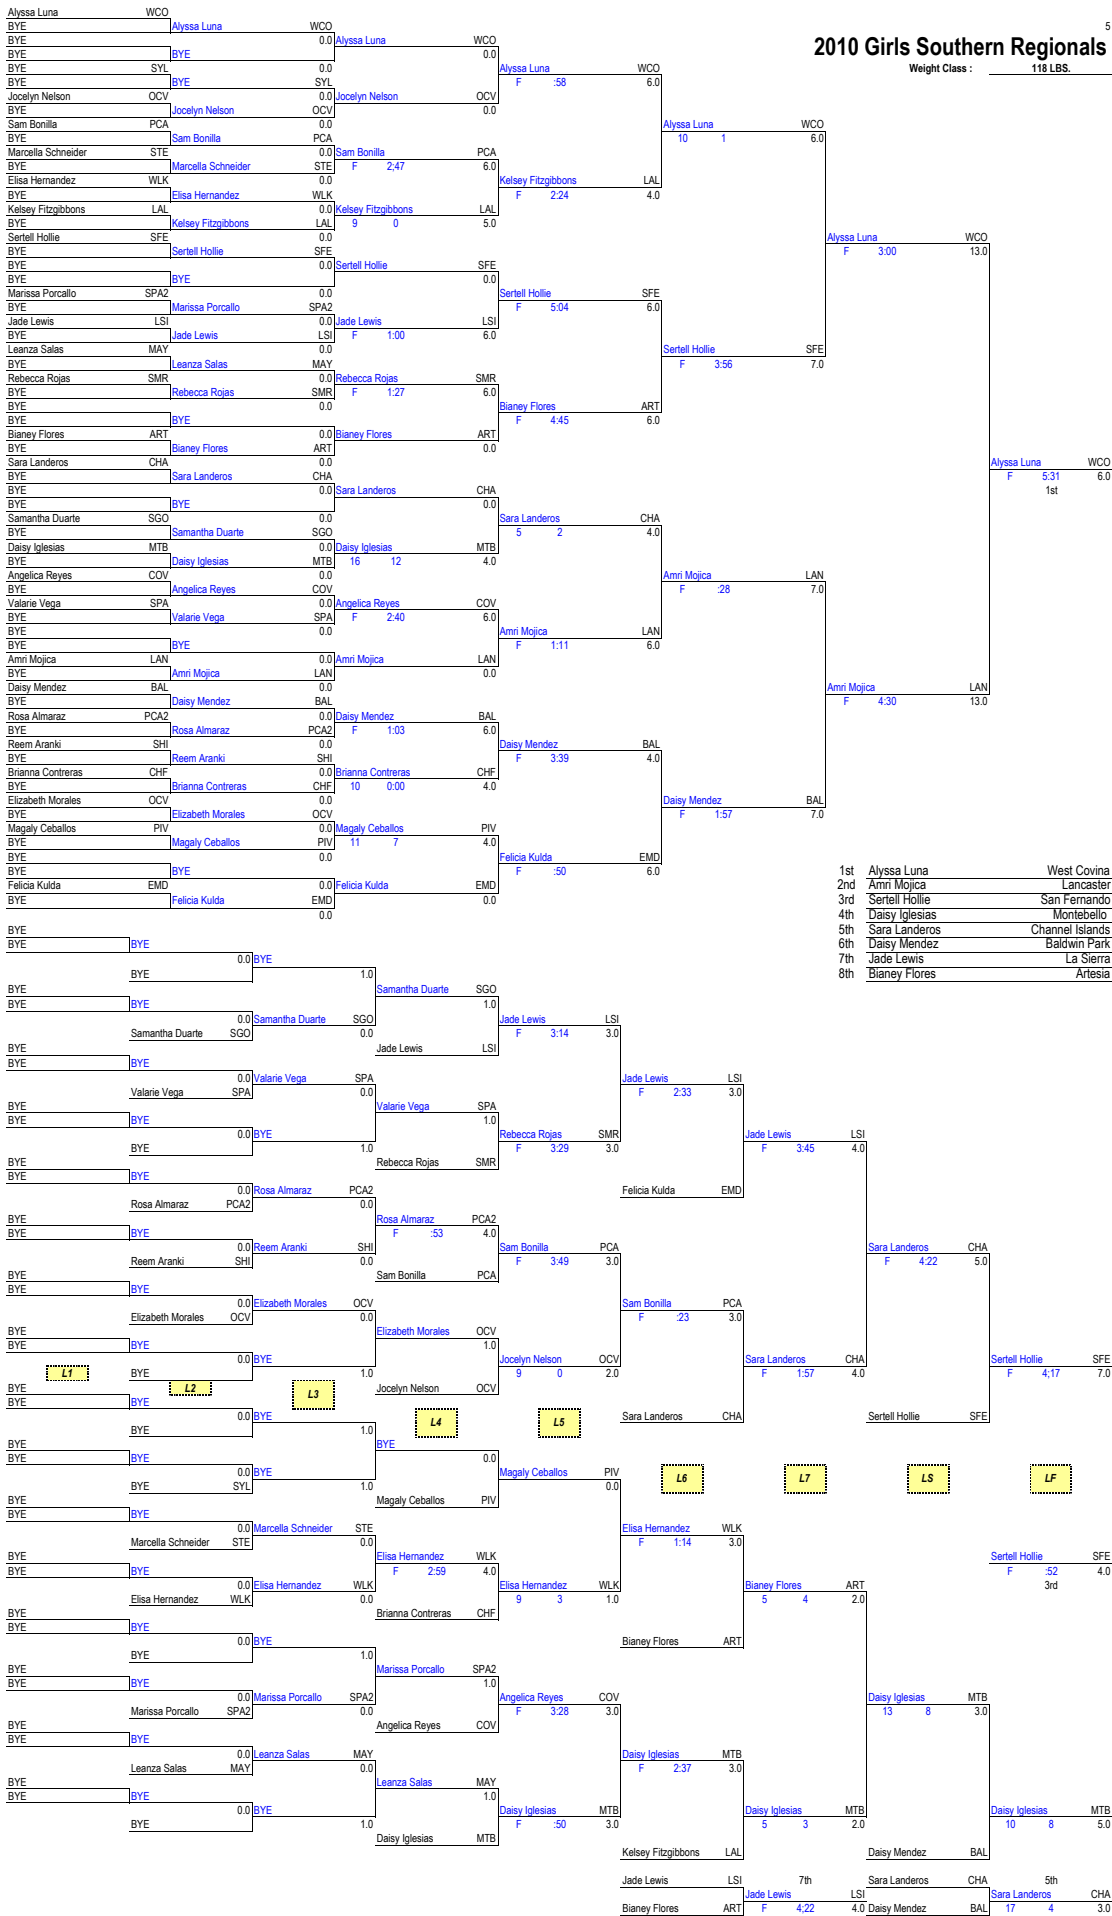

2010 Girls Southern Regionals

Weight Class : 118 LBS.