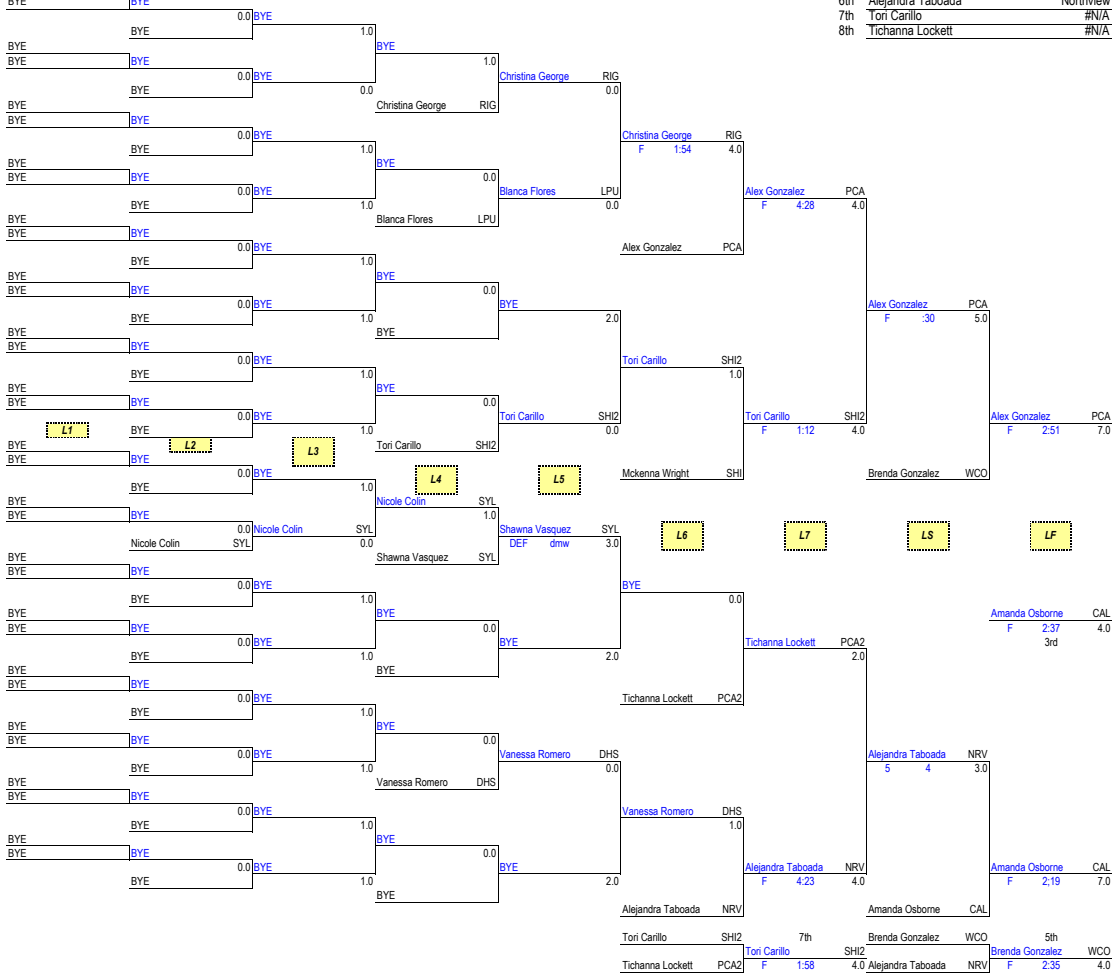

1st	Ashley Spencer	Pioneer Valley
2nd	Jessie Vitartas	Agoura
3rd	Amanda Osborne	California
4th	Alex Gonzalez	Pacific
5th	Brenda Gonzalez	West Covina
6th	Alejandra Taboada	Northview
7th	Tori Carillo	#N/A
8th	Tichanna Lockett	#N/A