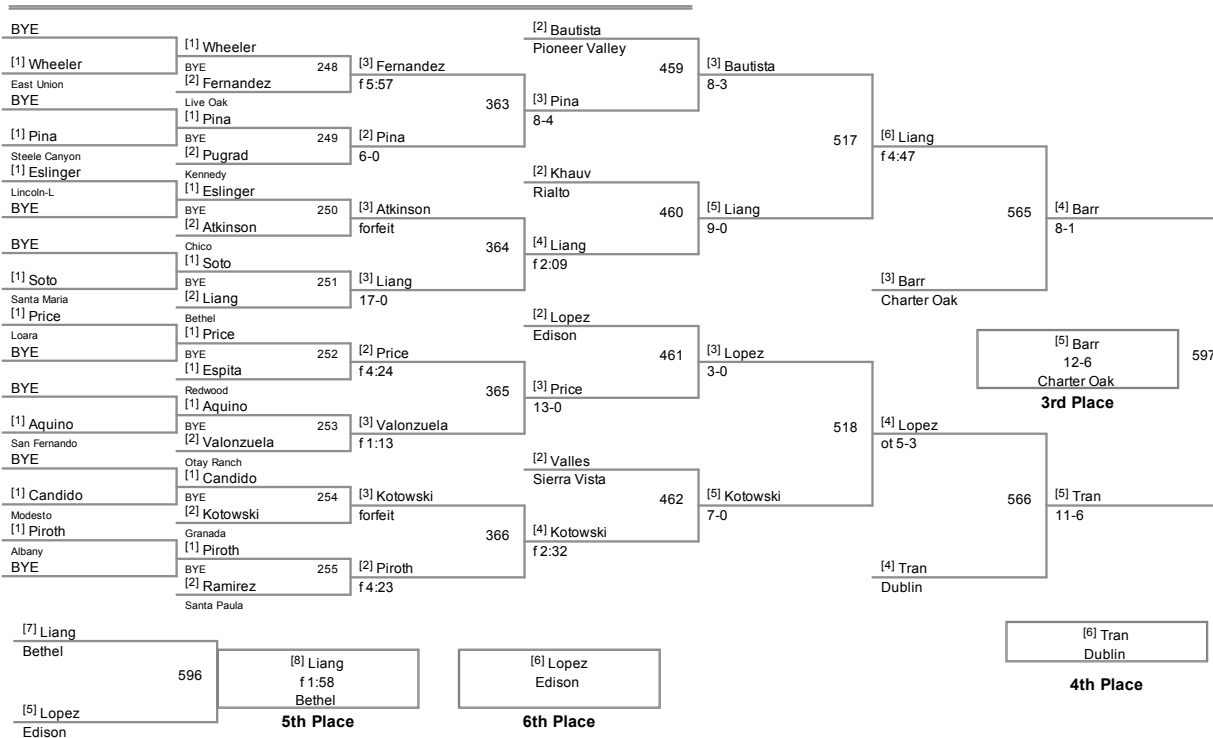

Pursuing Victory With Honor Award: Selena Arredondo - Western

"Plc	Points	Team					
				"49	21	Fremont	"
"1	89	Northview	"	"49	21	Godinez Fundamental	"
"2	70	Santa Ana	"	"51	20	Bear Creek	"
"3	64	Loara	"	"51	20	Castlemont	"
"4	56	James Logan	"	"51	20	Dublin	"
"5	53	Western	"	"51	20	Foothill	"
"6	50	Arvin	"	"51	20	SHC	"
"7	49	Charter Oak	"	"51	20	Woodcreek	"
"8	44.5	West Covina	"	"57	19	Pacifica	"
"9	44	Benicia	"	"58	18	San Diego	"
"10	41	Pioneer Valley	"	"58	18	Terra Nova	"
"11	40	Porterville	"	"60	17	Enochs	"
"11	40	Steele Canyon	"	"60	17	Redlands East Valley	"
"13	38	Albany	"	"62	15	Beaumont	"
"14	37.5	La Sierra	"	"62	15	Johnson	"
"15	37	Berkeley	"	"62	15	St. Joseph	"
"15	37	Righetti	"	"65	14.5	Cupertino	"
"17	36	Lincoln	"	"66	14	Castro Valley	"
"18	35	Gunn	"	"66	14	East Union	"
"19	34.5	Livingston	"	"66	14	Edison	"
"20	34	Santa Paula	"	"66	14	Whitney	"
"20	34	Valencia	"	"70	13	Baldwin Park	"
"22	33.5	Napa	"	"70	13	J.W. North	"
"22	33.5	Novato	"	"70	13	Mt. Miguel	"
"24	33	Overfelt	"	"70	13	Pacheco	"
"25	31.5	Los Gatos	"	"70	13	Rocklin	"
"26	30	Lancaster	"	"70	13	Vallejo	"
"26	30	Santa Monica	"	"76	12	American Canyon	"
"28	29	Selma	"	"76	12	Bret Harte	"
"29	28	Christian Brothers	"	"76	12	Rowland	"
"29	28	Downey	"	"79	11	Grace Davis	"
"29	28	Savanna	"	"79	11	Rosemont	"
"32	27	AB Miller	"	"81	10	Central Valley	"
"33	26	Chaffey	"	"81	10	Hanford West	"
"33	26	Kennedy	"	"81	10	Live Oak	"
"33	26	Lynbrook	"	"84	9.5	Alvarez	"
"36	25	Calaveras	"	"84	9.5	Anaheim	"
"36	25	Scotts Valley	"	"86	9	Clayton Valley	"
"36	25	Sierra Vista	"	"86	9	Granada	"
"39	24	La Puente	"	"86	9	Salinas	"
"39	24	Lathrop	"	"86	9	SSF	"
"39	24	McLane	"	"90	8	Dominguez	"
"42	23	San Leandro	"	"90	8	Gilroy	"
"43	22.5	Bethel	"	"90	8	Magnolia	"
"43	22.5	Lindhurst	"	"93	7.5	Elk Grove	"
"45	22	Cesar Chavez	"	"94	7	Alisal	"
"45	22	Edison SJ	"	"94	7	Chico	"
"45	22	Heritage	"	"94	7	Otay Ranch	"
"48	21.5	Lincoln	"	"94	7	Paramount	"

98 Lbs

103 Lbs

108 Lbs

114 Lbs

118 Lbs

122 Lbs

126 Lbs

132 Lbs