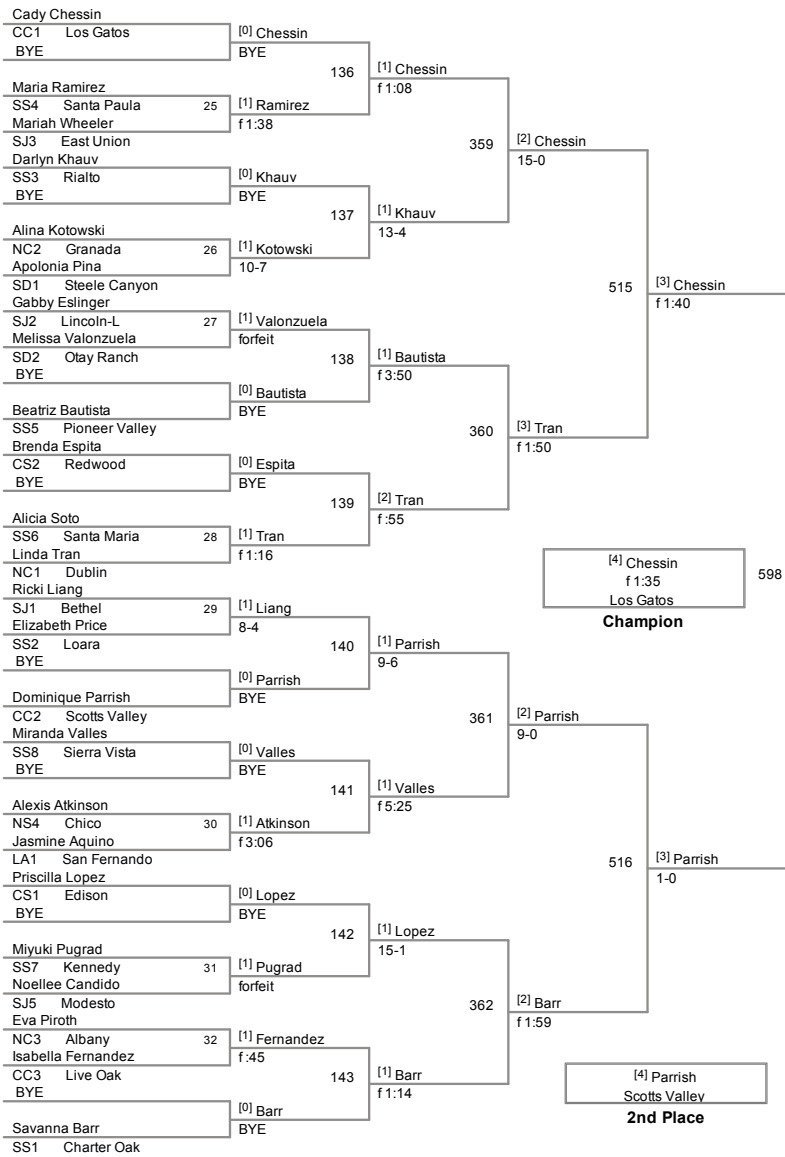

Pursuing Victory With Honor Award: Selena Arredondo - Western

"Plc	Points	Team					
				"49	21	Fremont	"
"1	89	Northview	"	"49	21	Godinez Fundamental	"
"2	70	Santa Ana	"	"51	20	Bear Creek	"
"3	64	Loara	"	"51	20	Castlemont	"
"4	56	James Logan	"	"51	20	Dublin	"
"5	53	Western	"	"51	20	Foothill	"
"6	50	Arvin	"	"51	20	SHC	"
"7	49	Charter Oak	"	"51	20	Woodcreek	"
"8	44.5	West Covina	"	"57	19	Pacifica	"
"9	44	Benicia	"	"58	18	San Diego	"
"10	41	Pioneer Valley	"	"58	18	Terra Nova	"
"11	40	Porterville	"	"60	17	Enochs	"
"11	40	Steele Canyon	"	"60	17	Redlands East Valley	"
"13	38	Albany	"	"62	15	Beaumont	"
"14	37.5	La Sierra	"	"62	15	Johnson	"
"15	37	Berkeley	"	"62	15	St. Joseph	"
"15	37	Righetti	"	"65	14.5	Cupertino	"
"17	36	Lincoln	"	"66	14	Castro Valley	"
"18	35	Gunn	"	"66	14	East Union	"
"19	34.5	Livingston	"	"66	14	Edison	"
"20	34	Santa Paula	"	"66	14	Whitney	"
"20	34	Valencia	"	"70	13	Baldwin Park	"
"22	33.5	Napa	"	"70	13	J.W. North	"
"22	33.5	Novato	"	"70	13	Mt. Miguel	"
"24	33	Overfelt	"	"70	13	Pacheco	"
"25	31.5	Los Gatos	"	"70	13	Rocklin	"
"26	30	Lancaster	"	"70	13	Vallejo	"
"26	30	Santa Monica	"	"76	12	American Canyon	"
"28	29	Selma	"	"76	12	Bret Harte	"
"29	28	Christian Brothers	"	"76	12	Rowland	"
"29	28	Downey	"	"79	11	Grace Davis	"
"29	28	Savanna	"	"79	11	Rosemont	"
"32	27	AB Miller	"	"81	10	Central Valley	"
"33	26	Chaffey	"	"81	10	Hanford West	"
"33	26	Kennedy	"	"81	10	Live Oak	"
"33	26	Lynbrook	"	"84	9.5	Alvarez	"
"36	25	Calaveras	"	"84	9.5	Anaheim	"
"36	25	Scotts Valley	"	"86	9	Clayton Valley	"
"36	25	Sierra Vista	"	"86	9	Granada	"
"39	24	La Puente	"	"86	9	Salinas	"
"39	24	Lathrop	"	"86	9	SSF	"
"39	24	McLane	"	"90	8	Dominguez	"
"42	23	San Leandro	"	"90	8	Gilroy	"
"43	22.5	Bethel	"	"90	8	Magnolia	"
"43	22.5	Lindhurst	"	"93	7.5	Elk Grove	"
"45	22	Cesar Chavez	"	"94	7	Alisal	"
"45	22	Edison SJ	"	"94	7	Chico	"
"45	22	Heritage	"	"94	7	Otay Ranch	"
"48	21.5	Lincoln	"	"94	7	Paramount	"

98 Lbs

103 Lbs

108 Lbs

114 Lbs

118 Lbs

122 Lbs

126 Lbs

132 Lbs