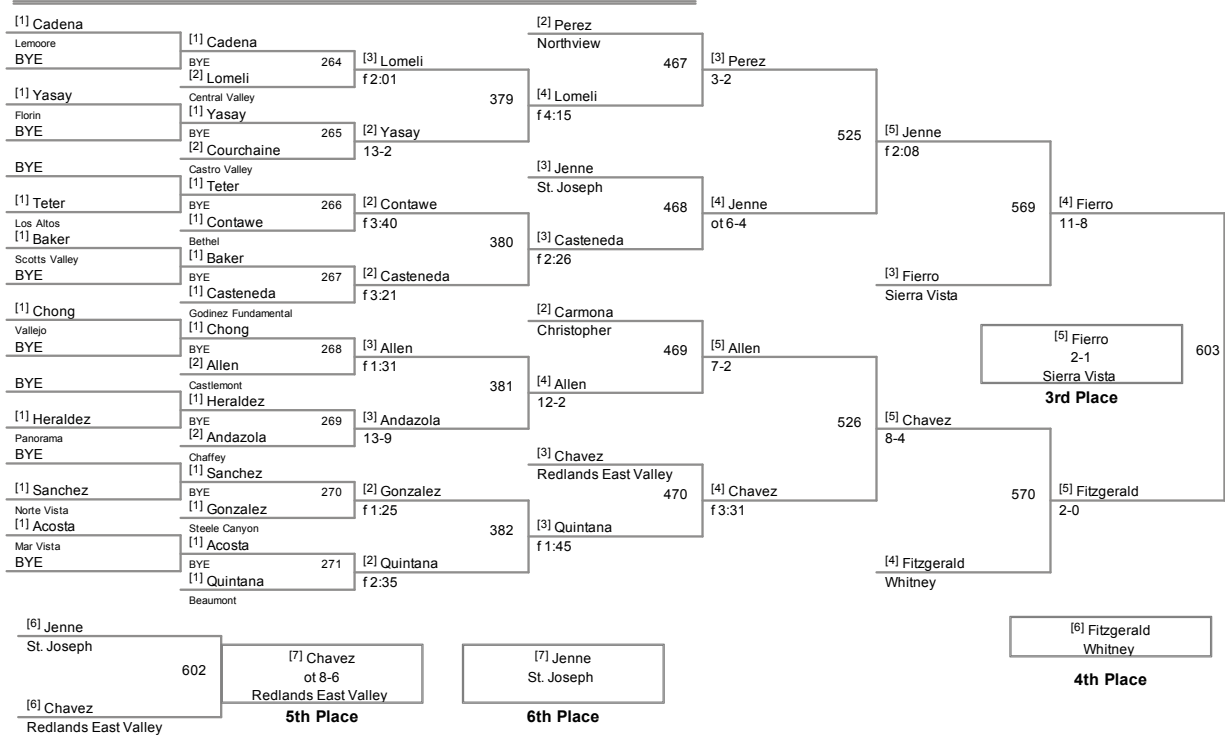

Pursuing Victory With Honor Award: Selena Arredondo - Western

"Plc	Points	Team					
				"49	21	Fremont	"
"1	89	Northview	"	"49	21	Godinez Fundamental	"
"2	70	Santa Ana	"	"51	20	Bear Creek	"
"3	64	Loara	"	"51	20	Castlemont	"
"4	56	James Logan	"	"51	20	Dublin	"
"5	53	Western	"	"51	20	Foothill	"
"6	50	Arvin	"	"51	20	SHC	"
"7	49	Charter Oak	"	"51	20	Woodcreek	"
"8	44.5	West Covina	"	"57	19	Pacifica	"
"9	44	Benicia	"	"58	18	San Diego	"
"10	41	Pioneer Valley	"	"58	18	Terra Nova	"
"11	40	Porterville	"	"60	17	Enochs	"
"11	40	Steele Canyon	"	"60	17	Redlands East Valley	"
"13	38	Albany	"	"62	15	Beaumont	"
"14	37.5	La Sierra	"	"62	15	Johnson	"
"15	37	Berkeley	"	"62	15	St. Joseph	"
"15	37	Righetti	"	"65	14.5	Cupertino	"
"17	36	Lincoln	"	"66	14	Castro Valley	"
"18	35	Gunn	"	"66	14	East Union	"
"19	34.5	Livingston	"	"66	14	Edison	"
"20	34	Santa Paula	"	"66	14	Whitney	"
"20	34	Valencia	"	"70	13	Baldwin Park	"
"22	33.5	Napa	"	"70	13	J.W. North	"
"22	33.5	Novato	"	"70	13	Mt. Miguel	"
"24	33	Overfelt	"	"70	13	Pacheco	"
"25	31.5	Los Gatos	"	"70	13	Rocklin	"
"26	30	Lancaster	"	"70	13	Vallejo	"
"26	30	Santa Monica	"	"76	12	American Canyon	"
"28	29	Selma	"	"76	12	Bret Harte	"
"29	28	Christian Brothers	"	"76	12	Rowland	"
"29	28	Downey	"	"79	11	Grace Davis	"
"29	28	Savanna	"	"79	11	Rosemont	"
"32	27	AB Miller	"	"81	10	Central Valley	"
"33	26	Chaffey	"	"81	10	Hanford West	"
"33	26	Kennedy	"	"81	10	Live Oak	"
"33	26	Lynbrook	"	"84	9.5	Alvarez	"
"36	25	Calaveras	"	"84	9.5	Anaheim	"
"36	25	Scotts Valley	"	"86	9	Clayton Valley	"
"36	25	Sierra Vista	"	"86	9	Granada	"
"39	24	La Puente	"	"86	9	Salinas	"
"39	24	Lathrop	"	"86	9	SSF	"
"39	24	McLane	"	"90	8	Dominguez	"
"42	23	San Leandro	"	"90	8	Gilroy	"
"43	22.5	Bethel	"	"90	8	Magnolia	"
"43	22.5	Lindhurst	"	"93	7.5	Elk Grove	"
"45	22	Cesar Chavez	"	"94	7	Alisal	"
"45	22	Edison SJ	"	"94	7	Chico	"
"45	22	Heritage	"	"94	7	Otay Ranch	"
"48	21.5	Lincoln	"	"94	7	Paramount	"

98 Lbs

103 Lbs

108 Lbs

114 Lbs

118 Lbs

122 Lbs

126 Lbs

132 Lbs