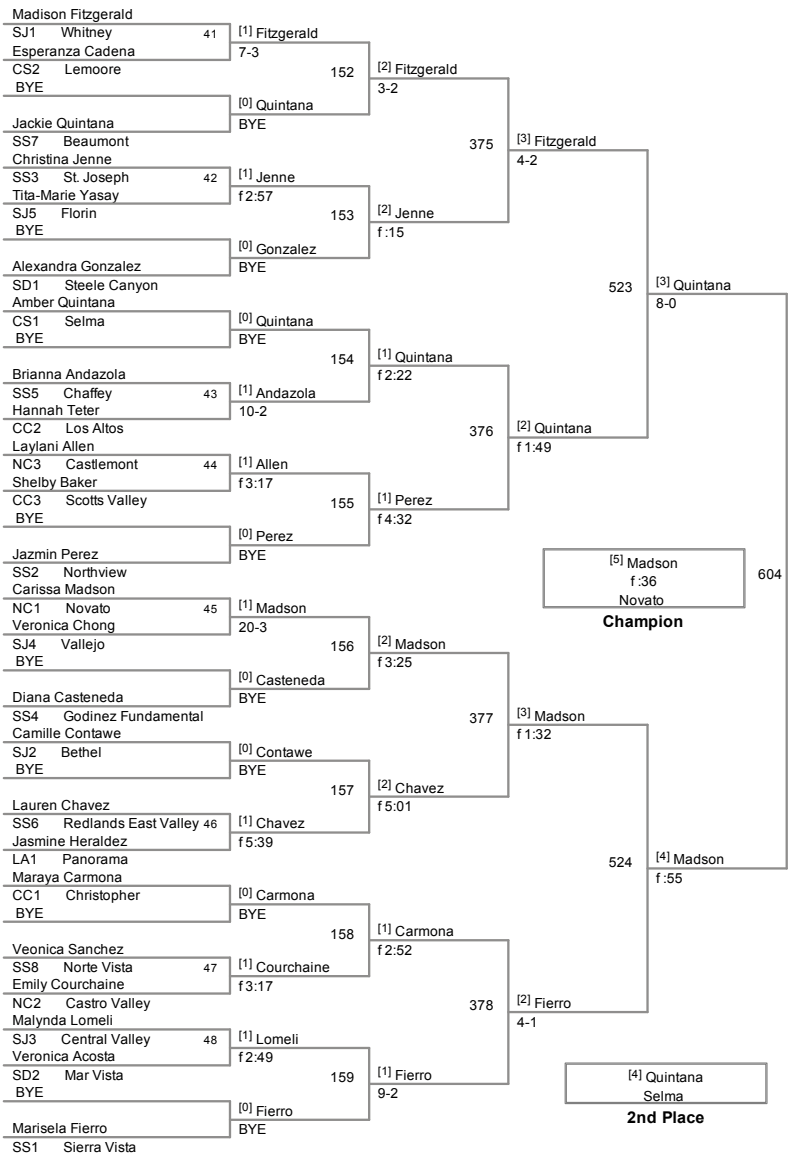

Pursuing Victory With Honor Award: Selena Arredondo - Western

"Plc	Points	Team					
				"49	21	Fremont	"
"1	89	Northview	"	"49	21	Godinez Fundamental	"
"2	70	Santa Ana	"	"51	20	Bear Creek	"
"3	64	Loara	"	"51	20	Castlemont	"
"4	56	James Logan	"	"51	20	Dublin	"
"5	53	Western	"	"51	20	Foothill	"
"6	50	Arvin	"	"51	20	SHC	"
"7	49	Charter Oak	"	"51	20	Woodcreek	"
"8	44.5	West Covina	"	"57	19	Pacifica	"
"9	44	Benicia	"	"58	18	San Diego	"
"10	41	Pioneer Valley	"	"58	18	Terra Nova	"
"11	40	Porterville	"	"60	17	Enochs	"
"11	40	Steele Canyon	"	"60	17	Redlands East Valley	"
"13	38	Albany	"	"62	15	Beaumont	"
"14	37.5	La Sierra	"	"62	15	Johnson	"
"15	37	Berkeley	"	"62	15	St. Joseph	"
"15	37	Righetti	"	"65	14.5	Cupertino	"
"17	36	Lincoln	"	"66	14	Castro Valley	"
"18	35	Gunn	"	"66	14	East Union	"
"19	34.5	Livingston	"	"66	14	Edison	"
"20	34	Santa Paula	"	"66	14	Whitney	"
"20	34	Valencia	"	"70	13	Baldwin Park	"
"22	33.5	Napa	"	"70	13	J.W. North	"
"22	33.5	Novato	"	"70	13	Mt. Miguel	"
"24	33	Overfelt	"	"70	13	Pacheco	"
"25	31.5	Los Gatos	"	"70	13	Rocklin	"
"26	30	Lancaster	"	"70	13	Vallejo	"
"26	30	Santa Monica	"	"76	12	American Canyon	"
"28	29	Selma	"	"76	12	Bret Harte	"
"29	28	Christian Brothers	"	"76	12	Rowland	"
"29	28	Downey	"	"79	11	Grace Davis	"
"29	28	Savanna	"	"79	11	Rosemont	"
"32	27	AB Miller	"	"81	10	Central Valley	"
"33	26	Chaffey	"	"81	10	Hanford West	"
"33	26	Kennedy	"	"81	10	Live Oak	"
"33	26	Lynbrook	"	"84	9.5	Alvarez	"
"36	25	Calaveras	"	"84	9.5	Anaheim	"
"36	25	Scotts Valley	"	"86	9	Clayton Valley	"
"36	25	Sierra Vista	"	"86	9	Granada	"
"39	24	La Puente	"	"86	9	Salinas	"
"39	24	Lathrop	"	"86	9	SSF	"
"39	24	McLane	"	"90	8	Dominguez	"
"42	23	San Leandro	"	"90	8	Gilroy	"
"43	22.5	Bethel	"	"90	8	Magnolia	"
"43	22.5	Lindhurst	"	"93	7.5	Elk Grove	"
"45	22	Cesar Chavez	"	"94	7	Alisal	"
"45	22	Edison SJ	"	"94	7	Chico	"
"45	22	Heritage	"	"94	7	Otay Ranch	"
"48	21.5	Lincoln	"	"94	7	Paramount	"

98 Lbs

103 Lbs

108 Lbs

114 Lbs

118 Lbs

122 Lbs

126 Lbs

132 Lbs