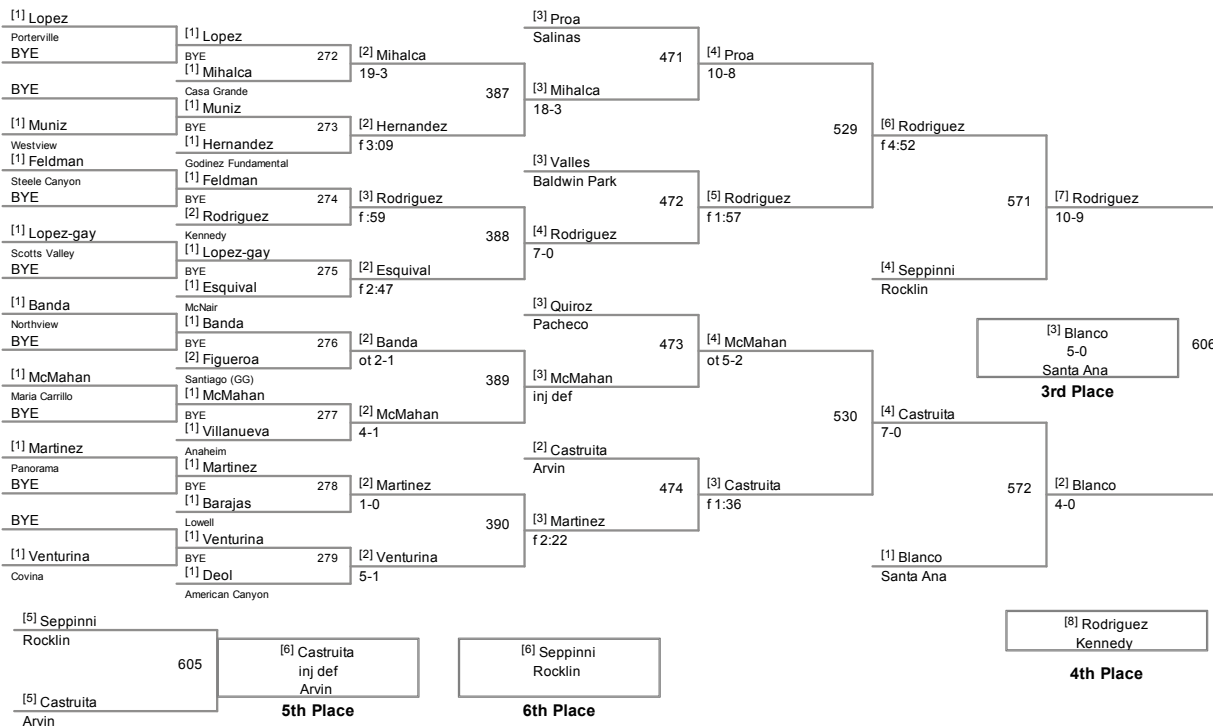

Pursuing Victory With Honor Award: Selena Arredondo - Western

"Plc	Points	Team					
				"49	21	Fremont	"
"1	89	Northview	"	"49	21	Godinez Fundamental	"
"2	70	Santa Ana	"	"51	20	Bear Creek	"
"3	64	Loara	"	"51	20	Castlemont	"
"4	56	James Logan	"	"51	20	Dublin	"
"5	53	Western	"	"51	20	Foothill	"
"6	50	Arvin	"	"51	20	SHC	"
"7	49	Charter Oak	"	"51	20	Woodcreek	"
"8	44.5	West Covina	"	"57	19	Pacifica	"
"9	44	Benicia	"	"58	18	San Diego	"
"10	41	Pioneer Valley	"	"58	18	Terra Nova	"
"11	40	Porterville	"	"60	17	Enochs	"
"11	40	Steele Canyon	"	"60	17	Redlands East Valley	"
"13	38	Albany	"	"62	15	Beaumont	"
"14	37.5	La Sierra	"	"62	15	Johnson	"
"15	37	Berkeley	"	"62	15	St. Joseph	"
"15	37	Righetti	"	"65	14.5	Cupertino	"
"17	36	Lincoln	"	"66	14	Castro Valley	"
"18	35	Gunn	"	"66	14	East Union	"
"19	34.5	Livingston	"	"66	14	Edison	"
"20	34	Santa Paula	"	"66	14	Whitney	"
"20	34	Valencia	"	"70	13	Baldwin Park	"
"22	33.5	Napa	"	"70	13	J.W. North	"
"22	33.5	Novato	"	"70	13	Mt. Miguel	"
"24	33	Overfelt	"	"70	13	Pacheco	"
"25	31.5	Los Gatos	"	"70	13	Rocklin	"
"26	30	Lancaster	"	"70	13	Vallejo	"
"26	30	Santa Monica	"	"76	12	American Canyon	"
"28	29	Selma	"	"76	12	Bret Harte	"
"29	28	Christian Brothers	"	"76	12	Rowland	"
"29	28	Downey	"	"79	11	Grace Davis	"
"29	28	Savanna	"	"79	11	Rosemont	"
"32	27	AB Miller	"	"81	10	Central Valley	"
"33	26	Chaffey	"	"81	10	Hanford West	"
"33	26	Kennedy	"	"81	10	Live Oak	"
"33	26	Lynbrook	"	"84	9.5	Alvarez	"
"36	25	Calaveras	"	"84	9.5	Anaheim	"
"36	25	Scotts Valley	"	"86	9	Clayton Valley	"
"36	25	Sierra Vista	"	"86	9	Granada	"
"39	24	La Puente	"	"86	9	Salinas	"
"39	24	Lathrop	"	"86	9	SSF	"
"39	24	McLane	"	"90	8	Dominguez	"
"42	23	San Leandro	"	"90	8	Gilroy	"
"43	22.5	Bethel	"	"90	8	Magnolia	"
"43	22.5	Lindhurst	"	"93	7.5	Elk Grove	"
"45	22	Cesar Chavez	"	"94	7	Alisal	"
"45	22	Edison SJ	"	"94	7	Chico	"
"45	22	Heritage	"	"94	7	Otay Ranch	"
"48	21.5	Lincoln	"	"94	7	Paramount	"

98 Lbs

103 Lbs

108 Lbs

114 Lbs

118 Lbs

122 Lbs

126 Lbs

132 Lbs