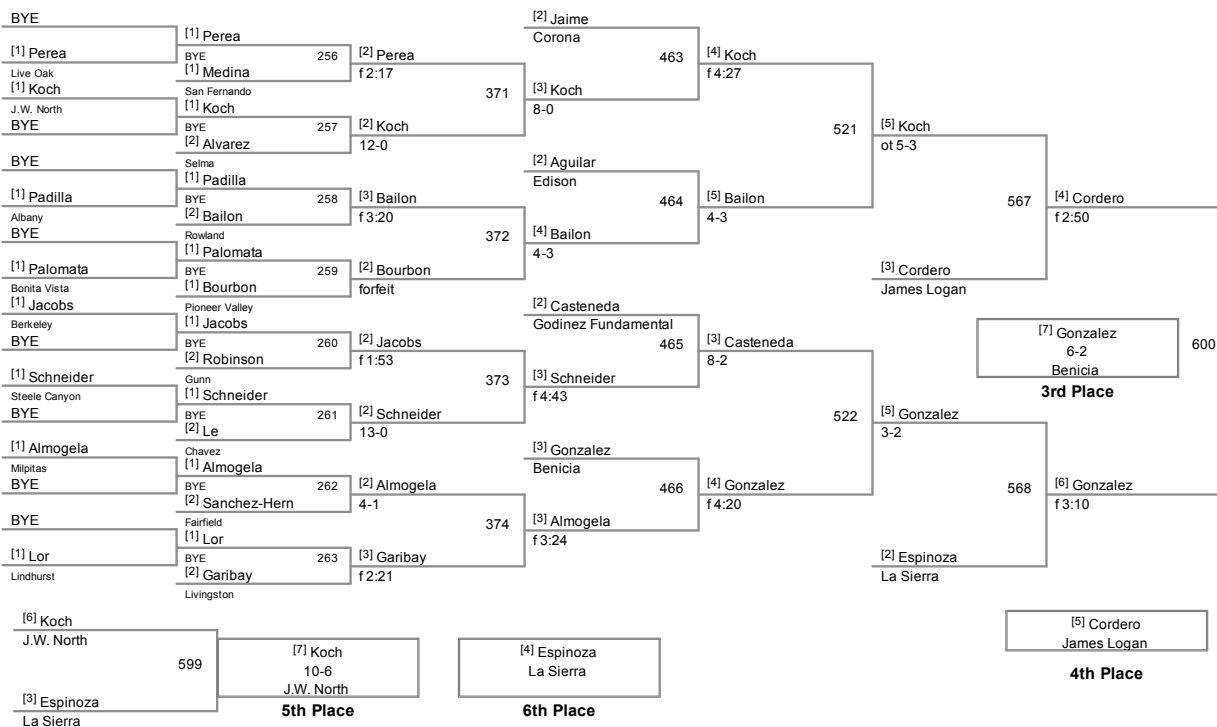

Pursuing Victory With Honor Award: Selena Arredondo - Western

"Plc	Points	Team					
				"49	21	Fremont	"
"1	89	Northview	"	"49	21	Godinez Fundamental	"
"2	70	Santa Ana	"	"51	20	Bear Creek	"
"3	64	Loara	"	"51	20	Castlemont	"
"4	56	James Logan	"	"51	20	Dublin	"
"5	53	Western	"	"51	20	Foothill	"
"6	50	Arvin	"	"51	20	SHC	"
"7	49	Charter Oak	"	"51	20	Woodcreek	"
"8	44.5	West Covina	"	"57	19	Pacifica	"
"9	44	Benicia	"	"58	18	San Diego	"
"10	41	Pioneer Valley	"	"58	18	Terra Nova	"
"11	40	Porterville	"	"60	17	Enochs	"
"11	40	Steele Canyon	"	"60	17	Redlands East Valley	"
"13	38	Albany	"	"62	15	Beaumont	"
"14	37.5	La Sierra	"	"62	15	Johnson	"
"15	37	Berkeley	"	"62	15	St. Joseph	"
"15	37	Righetti	"	"65	14.5	Cupertino	"
"17	36	Lincoln	"	"66	14	Castro Valley	"
"18	35	Gunn	"	"66	14	East Union	"
"19	34.5	Livingston	"	"66	14	Edison	"
"20	34	Santa Paula	"	"66	14	Whitney	"
"20	34	Valencia	"	"70	13	Baldwin Park	"
"22	33.5	Napa	"	"70	13	J.W. North	"
"22	33.5	Novato	"	"70	13	Mt. Miguel	"
"24	33	Overfelt	"	"70	13	Pacheco	"
"25	31.5	Los Gatos	"	"70	13	Rocklin	"
"26	30	Lancaster	"	"70	13	Vallejo	"
"26	30	Santa Monica	"	"76	12	American Canyon	"
"28	29	Selma	"	"76	12	Bret Harte	"
"29	28	Christian Brothers	"	"76	12	Rowland	"
"29	28	Downey	"	"79	11	Grace Davis	"
"29	28	Savanna	"	"79	11	Rosemont	"
"32	27	AB Miller	"	"81	10	Central Valley	"
"33	26	Chaffey	"	"81	10	Hanford West	"
"33	26	Kennedy	"	"81	10	Live Oak	"
"33	26	Lynbrook	"	"84	9.5	Alvarez	"
"36	25	Calaveras	"	"84	9.5	Anaheim	"
"36	25	Scotts Valley	"	"86	9	Clayton Valley	"
"36	25	Sierra Vista	"	"86	9	Granada	"
"39	24	La Puente	"	"86	9	Salinas	"
"39	24	Lathrop	"	"86	9	SSF	"
"39	24	McLane	"	"90	8	Dominguez	"
"42	23	San Leandro	"	"90	8	Gilroy	"
"43	22.5	Bethel	"	"90	8	Magnolia	"
"43	22.5	Lindhurst	"	"93	7.5	Elk Grove	"
"45	22	Cesar Chavez	"	"94	7	Alisal	"
"45	22	Edison SJ	"	"94	7	Chico	"
"45	22	Heritage	"	"94	7	Otay Ranch	"
"48	21.5	Lincoln	"	"94	7	Paramount	"

98 Lbs

103 Lbs

108 Lbs

114 Lbs

118 Lbs

122 Lbs

126 Lbs

132 Lbs