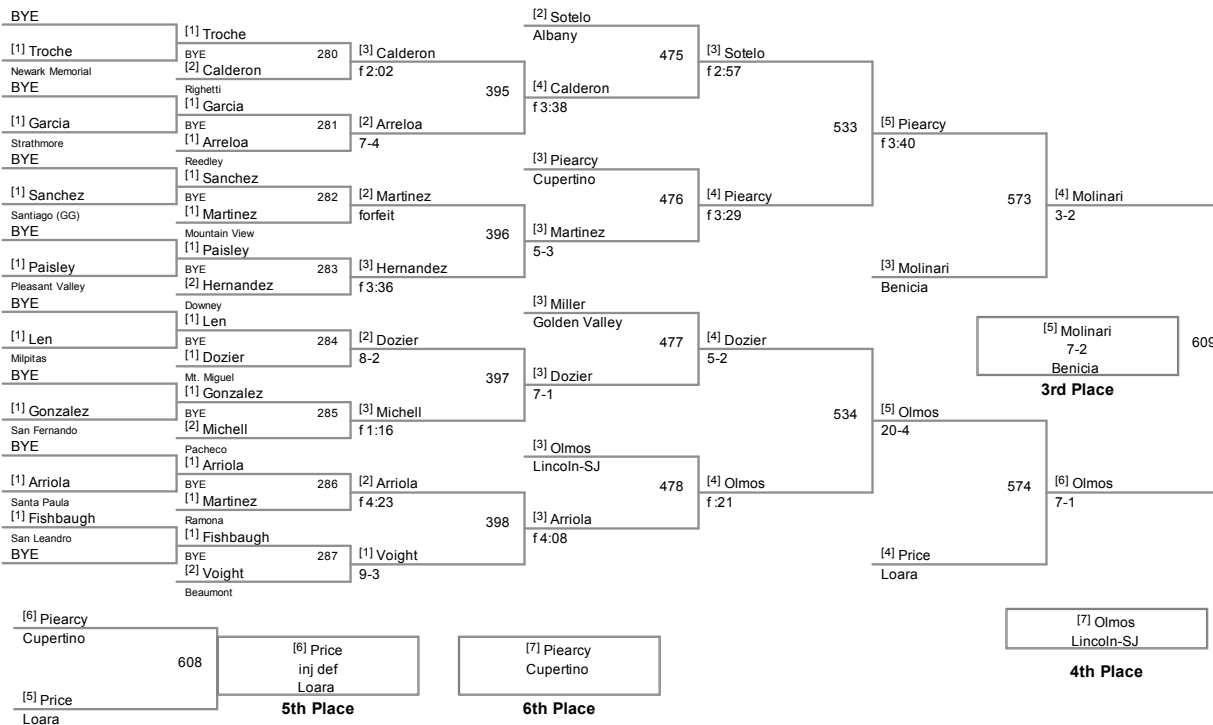

Pursuing Victory With Honor Award: Selena Arredondo - Western

"Plc	Points	Team					
				"49	21	Fremont	"
"1	89	Northview	"	"49	21	Godinez Fundamental	"
"2	70	Santa Ana	"	"51	20	Bear Creek	"
"3	64	Loara	"	"51	20	Castlemont	"
"4	56	James Logan	"	"51	20	Dublin	"
"5	53	Western	"	"51	20	Foothill	"
"6	50	Arvin	"	"51	20	SHC	"
"7	49	Charter Oak	"	"51	20	Woodcreek	"
"8	44.5	West Covina	"	"57	19	Pacifica	"
"9	44	Benicia	"	"58	18	San Diego	"
"10	41	Pioneer Valley	"	"58	18	Terra Nova	"
"11	40	Porterville	"	"60	17	Enochs	"
"11	40	Steele Canyon	"	"60	17	Redlands East Valley	"
"13	38	Albany	"	"62	15	Beaumont	"
"14	37.5	La Sierra	"	"62	15	Johnson	"
"15	37	Berkeley	"	"62	15	St. Joseph	"
"15	37	Righetti	"	"65	14.5	Cupertino	"
"17	36	Lincoln	"	"66	14	Castro Valley	"
"18	35	Gunn	"	"66	14	East Union	"
"19	34.5	Livingston	"	"66	14	Edison	"
"20	34	Santa Paula	"	"66	14	Whitney	"
"20	34	Valencia	"	"70	13	Baldwin Park	"
"22	33.5	Napa	"	"70	13	J.W. North	"
"22	33.5	Novato	"	"70	13	Mt. Miguel	"
"24	33	Overfelt	"	"70	13	Pacheco	"
"25	31.5	Los Gatos	"	"70	13	Rocklin	"
"26	30	Lancaster	"	"70	13	Vallejo	"
"26	30	Santa Monica	"	"76	12	American Canyon	"
"28	29	Selma	"	"76	12	Bret Harte	"
"29	28	Christian Brothers	"	"76	12	Rowland	"
"29	28	Downey	"	"79	11	Grace Davis	"
"29	28	Savanna	"	"79	11	Rosemont	"
"32	27	AB Miller	"	"81	10	Central Valley	"
"33	26	Chaffey	"	"81	10	Hanford West	"
"33	26	Kennedy	"	"81	10	Live Oak	"
"33	26	Lynbrook	"	"84	9.5	Alvarez	"
"36	25	Calaveras	"	"84	9.5	Anaheim	"
"36	25	Scotts Valley	"	"86	9	Clayton Valley	"
"36	25	Sierra Vista	"	"86	9	Granada	"
"39	24	La Puente	"	"86	9	Salinas	"
"39	24	Lathrop	"	"86	9	SSF	"
"39	24	McLane	"	"90	8	Dominguez	"
"42	23	San Leandro	"	"90	8	Gilroy	"
"43	22.5	Bethel	"	"90	8	Magnolia	"
"43	22.5	Lindhurst	"	"93	7.5	Elk Grove	"
"45	22	Cesar Chavez	"	"94	7	Alisal	"
"45	22	Edison SJ	"	"94	7	Chico	"
"45	22	Heritage	"	"94	7	Otay Ranch	"
"48	21.5	Lincoln	"	"94	7	Paramount	"

98 Lbs

103 Lbs

108 Lbs

114 Lbs

118 Lbs

122 Lbs

126 Lbs

132 Lbs