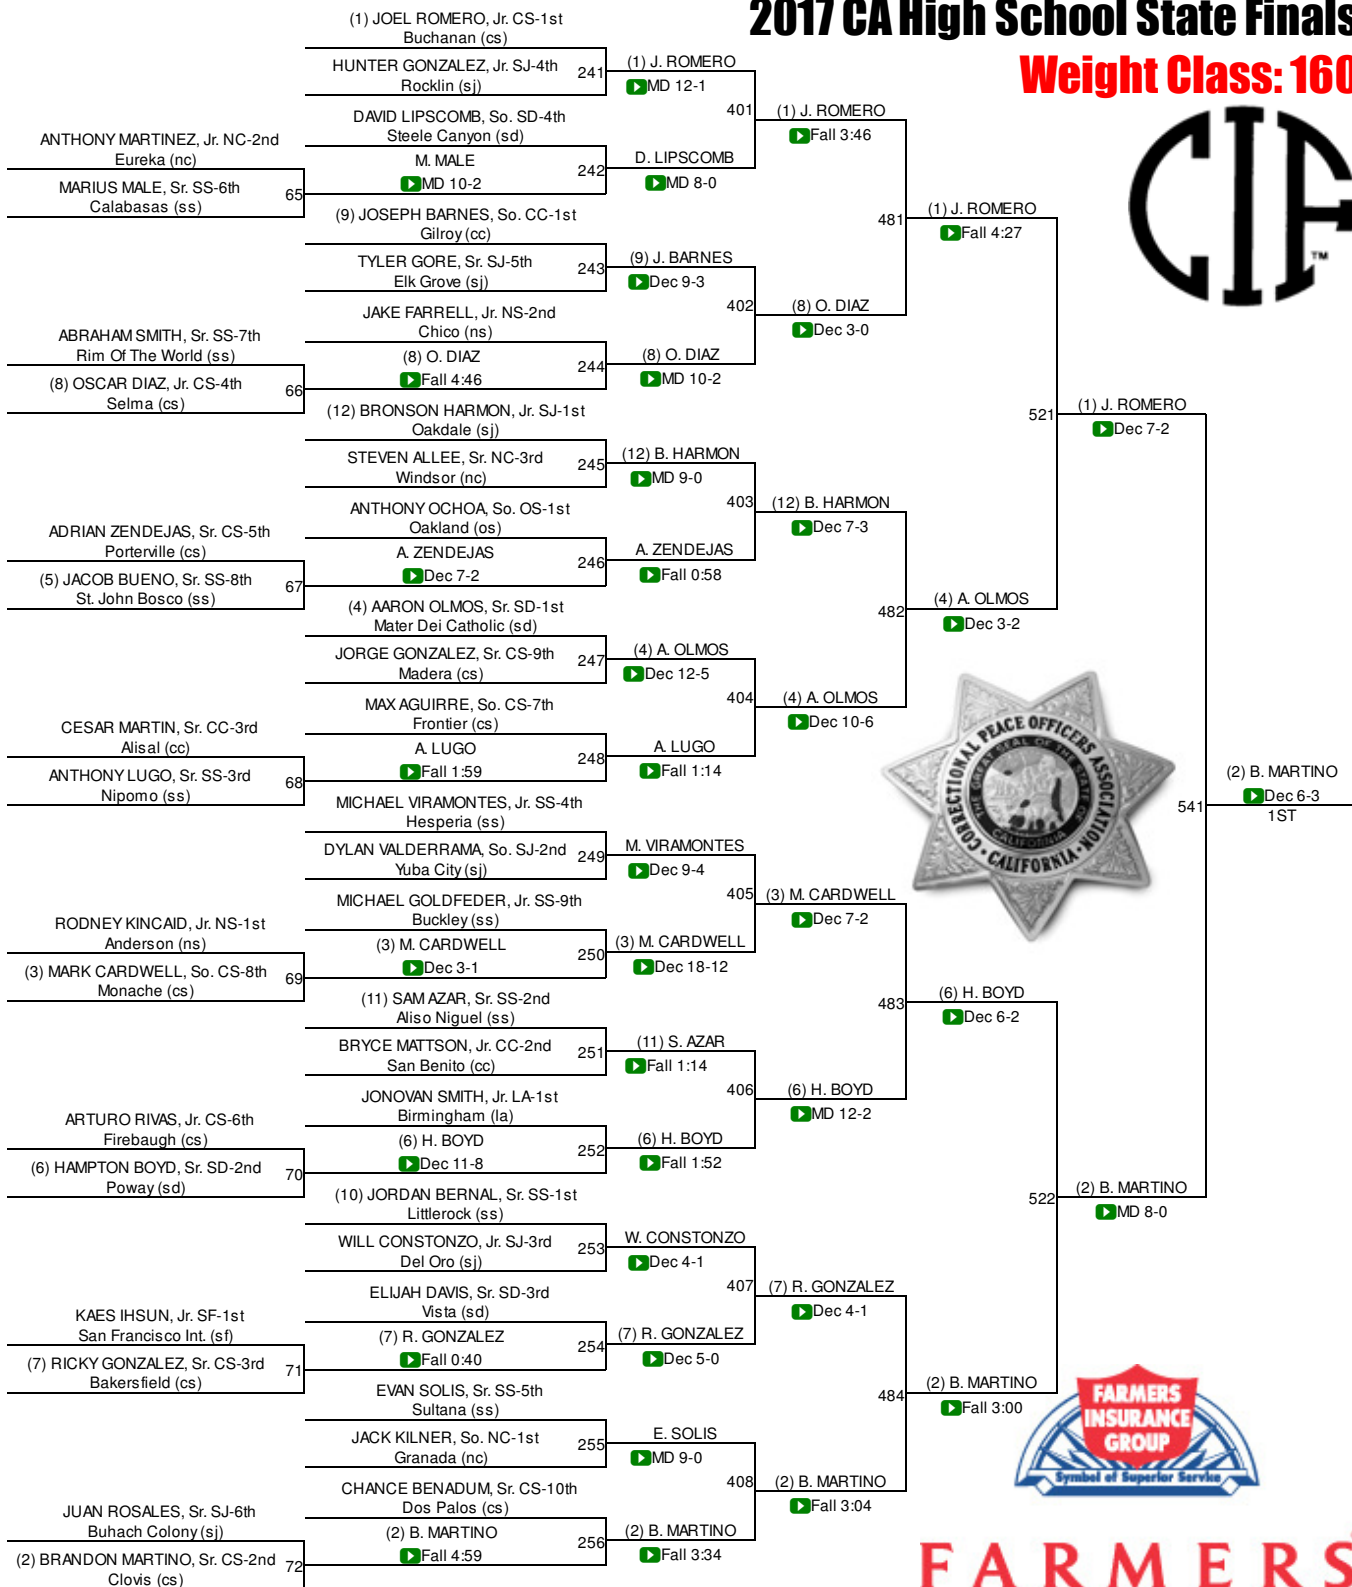

2017 CA High School State Finals

Weight Class: 160

FARMERS

1st: BRANDON MARTINO (Clovis (cs))	5th: HAMPTON BOYD (Poway (sd))
2nd: JOEL ROMERO (Buchanan (cs))	6th: RICKY GONZALEZ (Bakersfield (cs))
3rd: AARON OLMOS (Mater Dei Catholic (sd))	7th: OSCAR DIAZ (Selma (cs))
4th: BRONSON HARMON (Oakdale (sj))	8th: JOSEPH BARNES (Gilroy (cc))