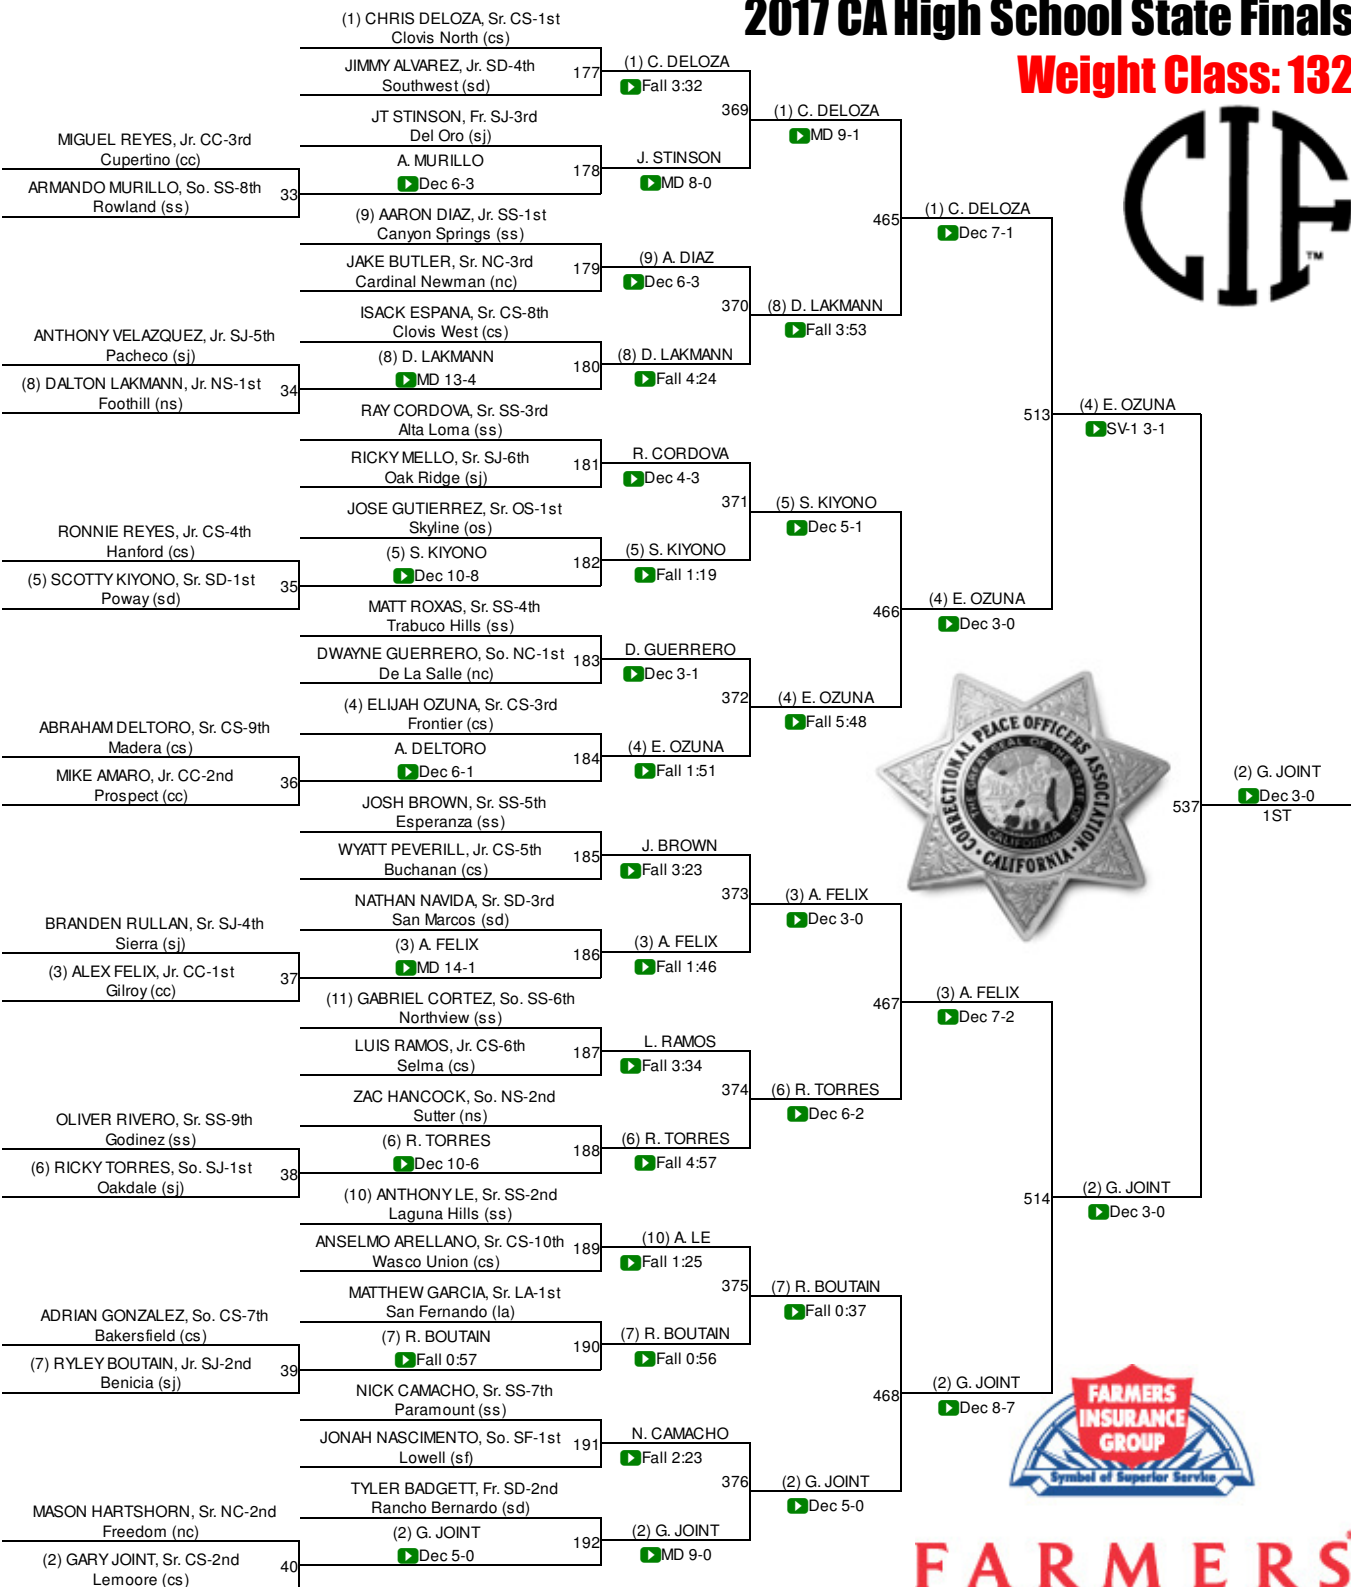

7th: TYLER DEEN (Buchanan (cs))

8th: ELIJAH PALACIO (Calvary Chapel/Sa (ss))

2017 CA High School State Finals

Weight Class: 132

FARMERS

- 1st:** GARY JOINT (Lemoore (cs))
- 2nd:** ELIJAH OZUNA (Frontier (cs))
- 3rd:** ALEX FELIX (Gilroy (cc))
- 4th:** CHRIS DELOZA (Clovis North (cs))