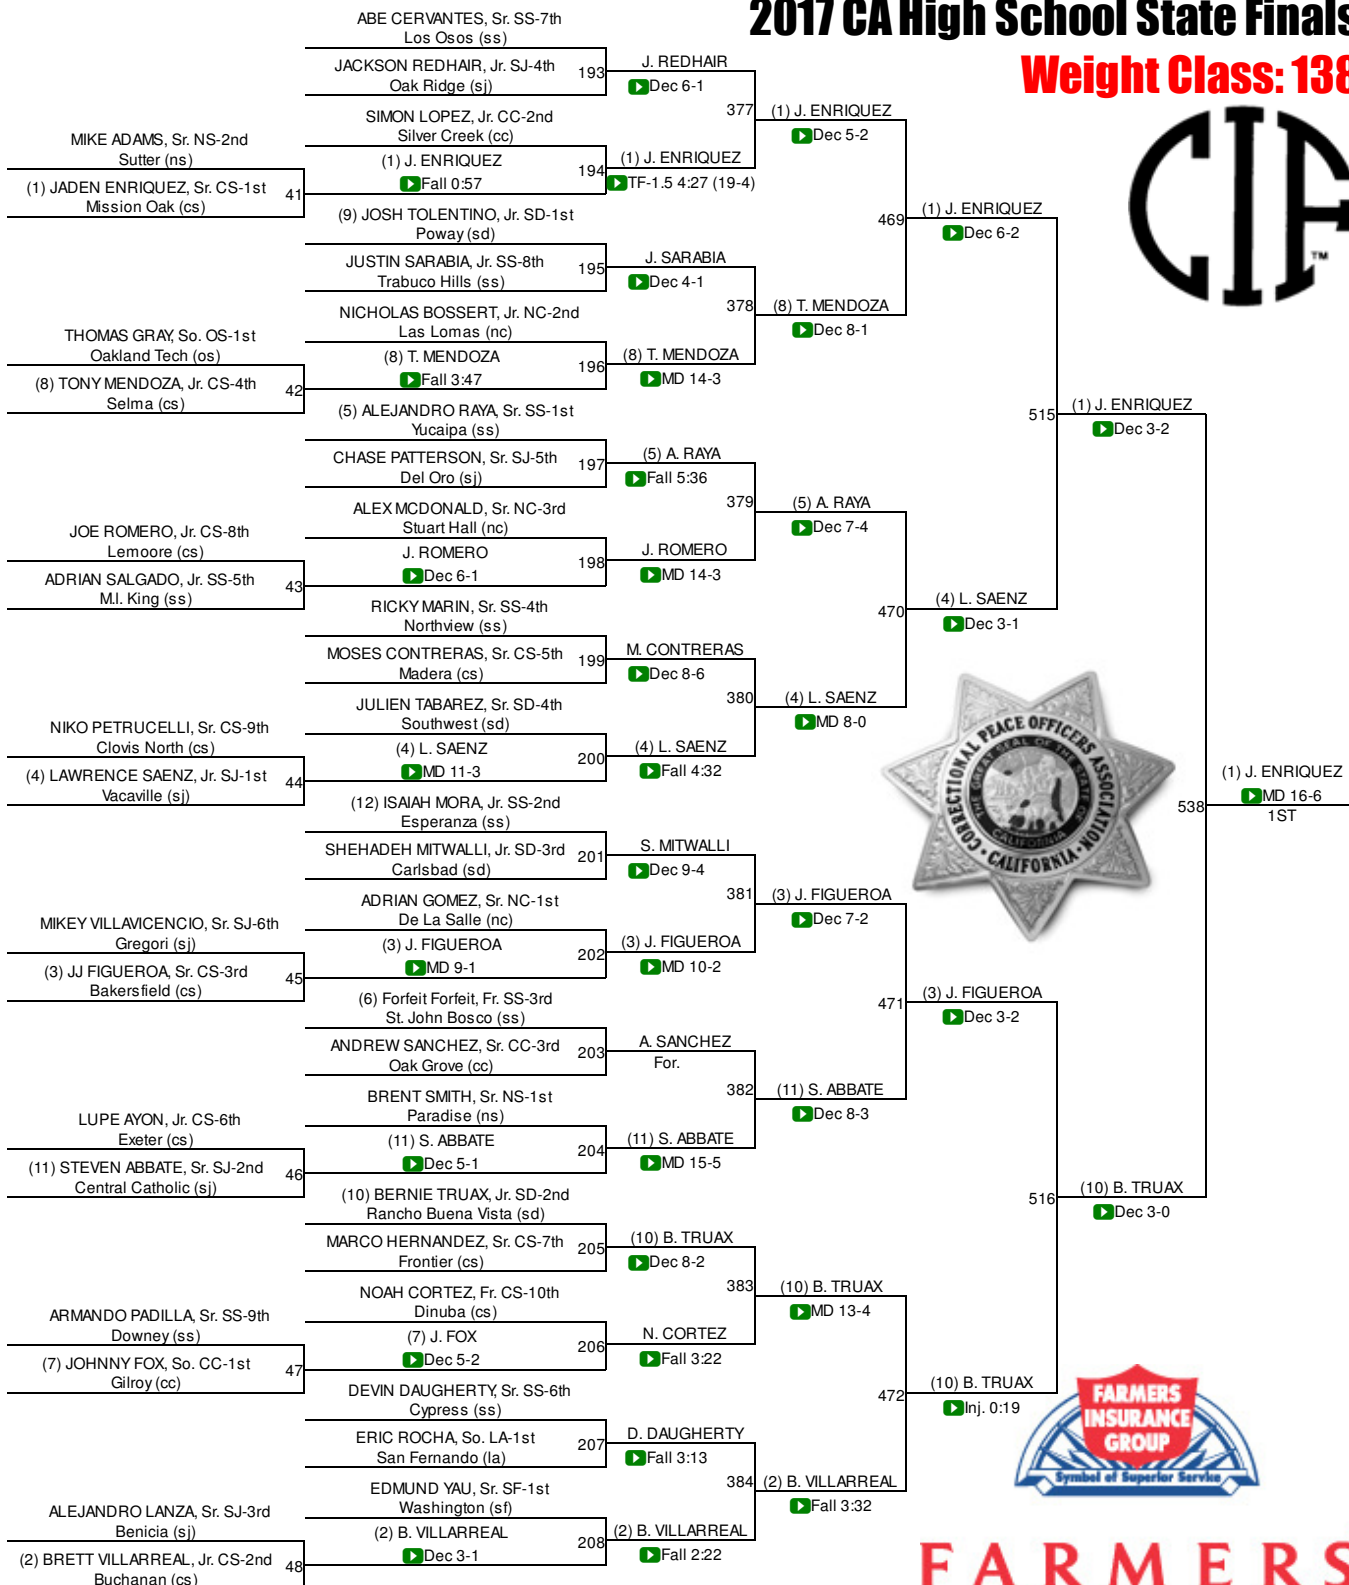

- 1st:** JADEN ENRIQUEZ (Mission Oak (cs))
- 2nd:** BERNIE TRUAX (Rancho Buena Vista (sd))
- 3rd:** TONY MENDOZA (Selma (cs))
- 4th:** LAWRENCE SAENZ (Vacaville (sj))

- 5th:** STEVEN ABBATE (Central Catholic (sj))
- 6th:** JJ FIGUEROA (Bakersfield (cs))
- 7th:** ALEJANDRO RAYA (Yucaipa (ss))
- 8th:** JOE ROMERO (Lemoore (cs))