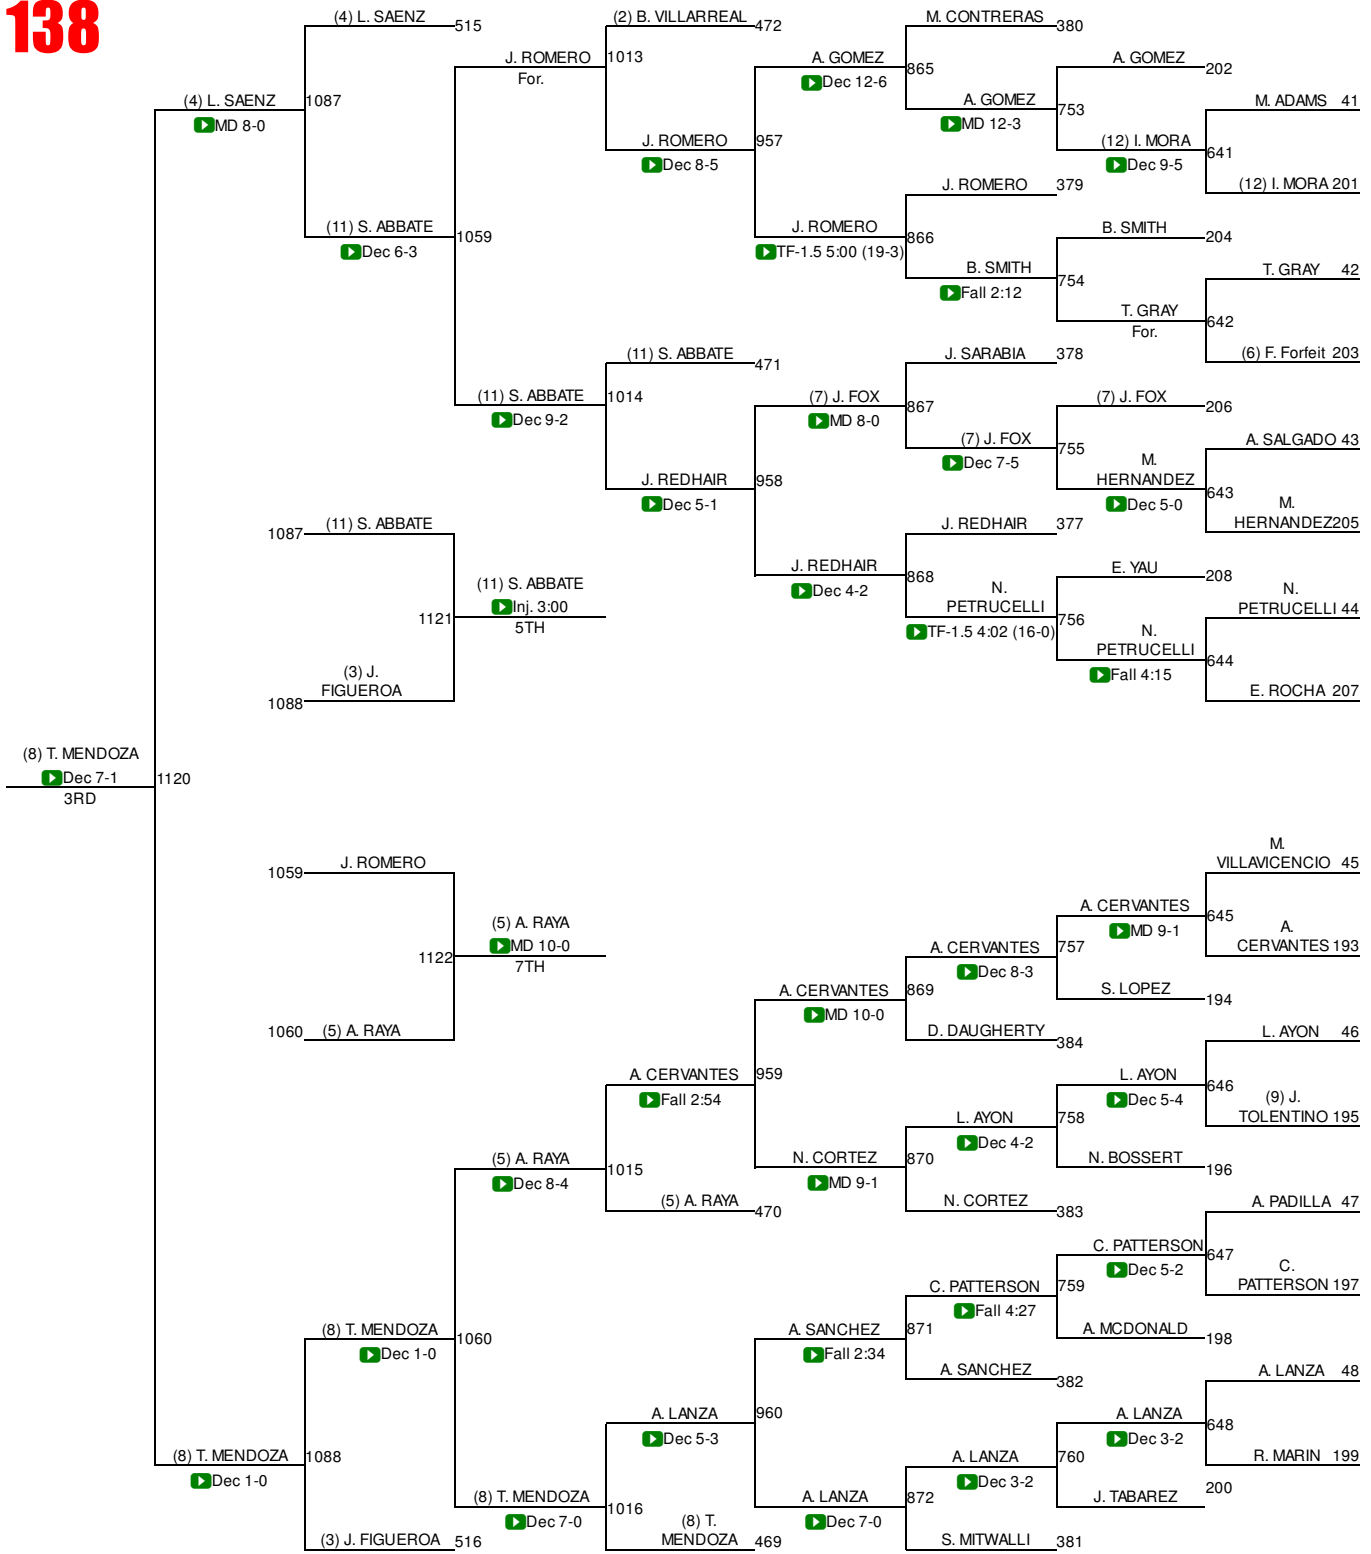

- 1st:** JADEN ENRIQUEZ (Mission Oak (cs))
- 2nd:** BERNIE TRUAX (Rancho Buena Vista (sd))
- 3rd:** TONY MENDOZA (Selma (cs))
- 4th:** LAWRENCE SAENZ (Vacaville (sj))

- 5th:** STEVEN ABBATE (Central Catholic (sj))
- 6th:** JJ FIGUEROA (Bakersfield (cs))
- 7th:** ALEJANDRO RAYA (Yucaipa (ss))
- 8th:** JOE ROMERO (Lemoore (cs))