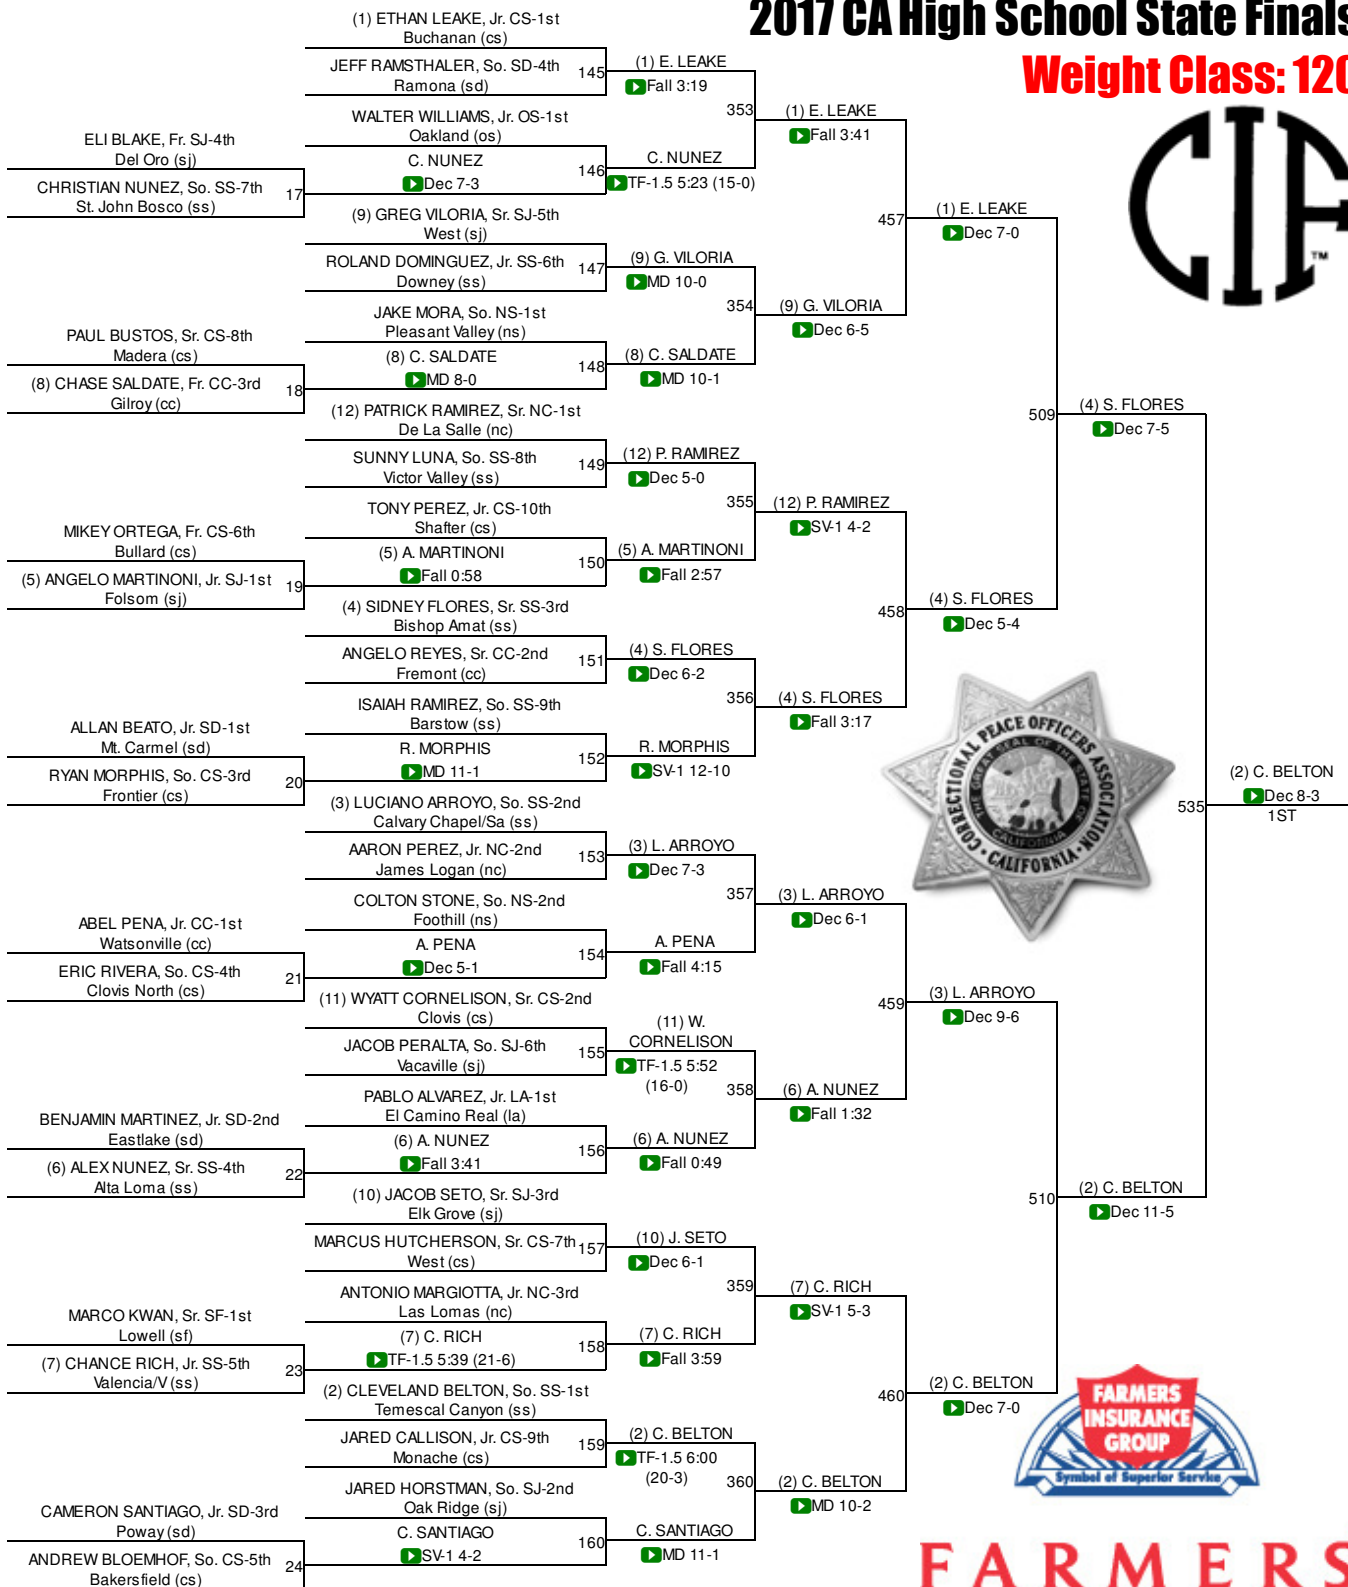

2017 CA High School State Finals

Weight Class: 120

FARMERS

- **1st:** CLEVELAND BELTON (Temescal Canyon (ss))
- **2nd:** SIDNEY FLORES (Bishop Amat (ss))
- **3rd:** LUCIANO ARROYO (Calvary Chapel/Sa (ss))
- **4th:** ETHAN LEAKE (Buchanan (cs))

- **5th:** GREG VILORIA (West (sj))
- **6th:** CHANCE RICH (Valencia/V (ss))
- **7th:** PATRICK RAMIREZ (De La Salle (nc))
- **8th:** ALEX NUNEZ (Alta Loma (ss))