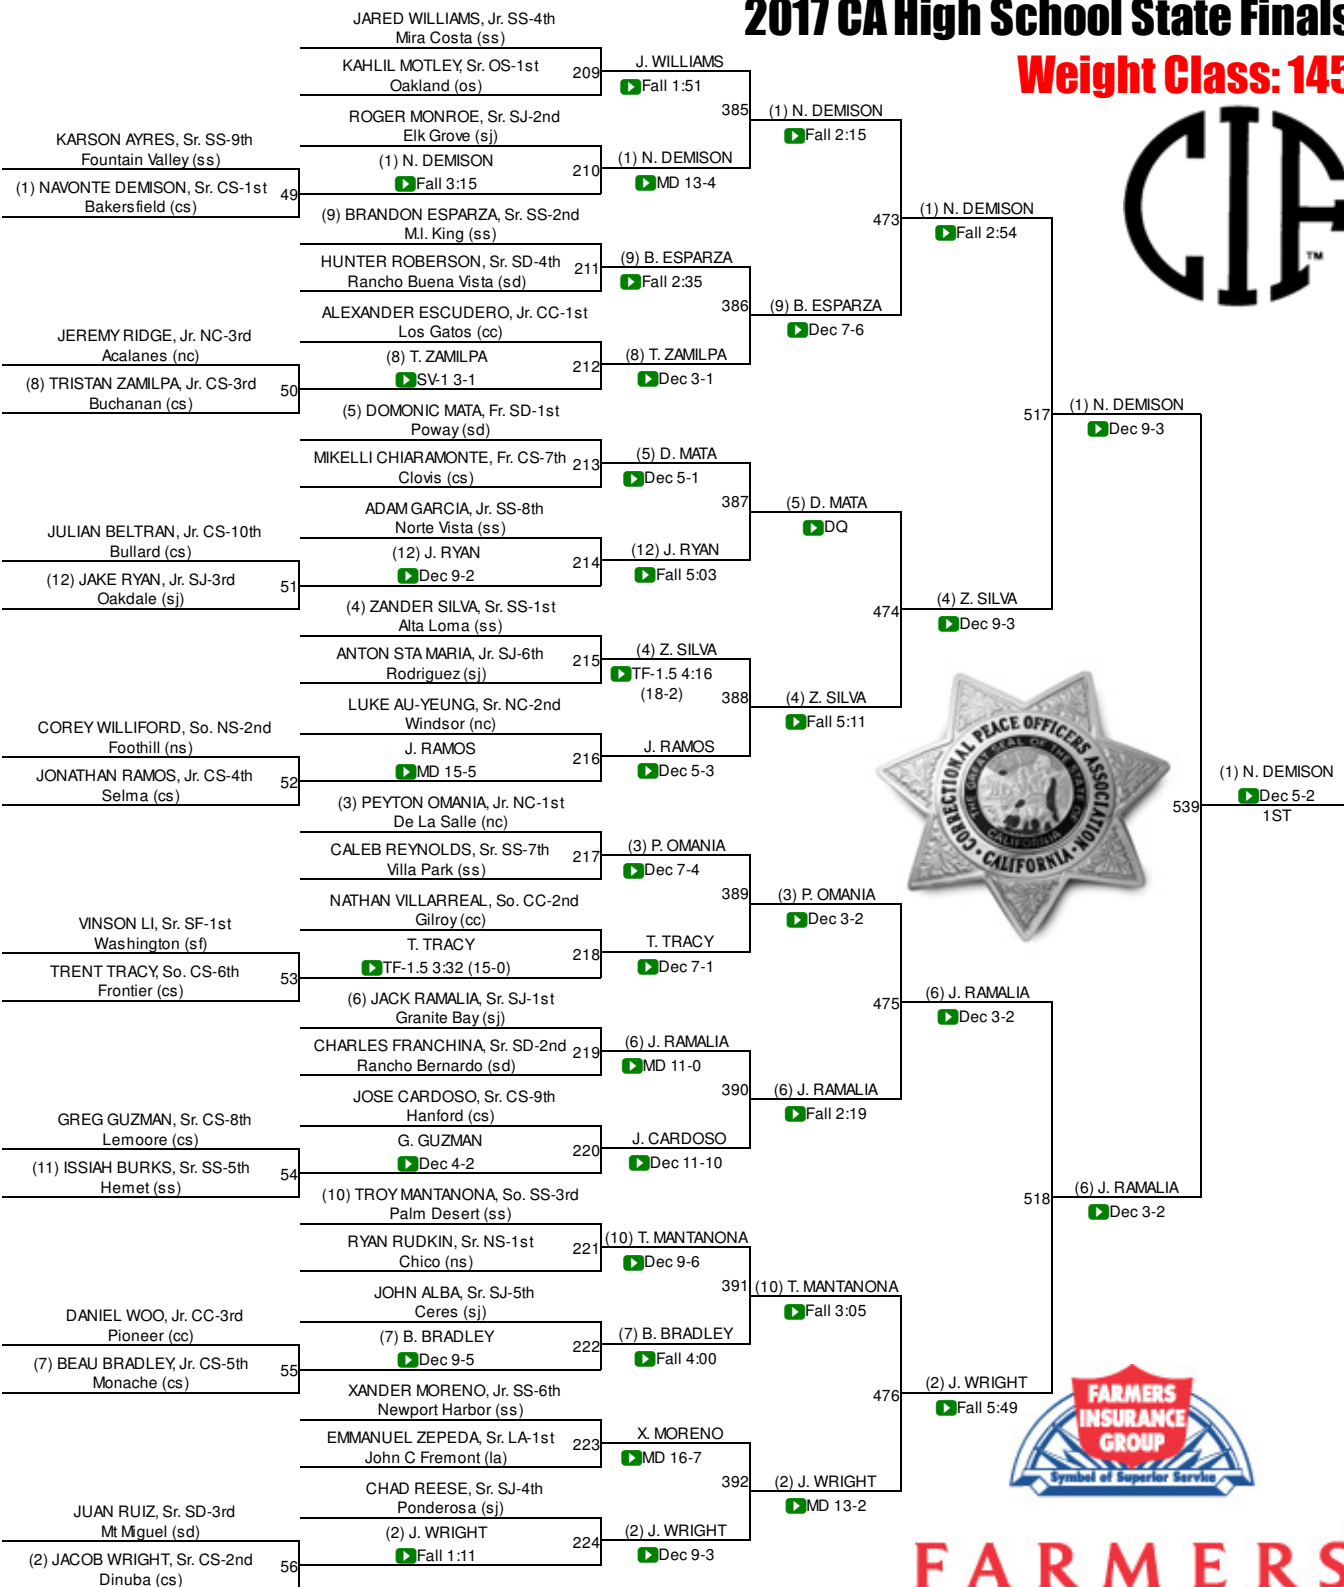

2017 CA High School State Finals

Weight Class: 145

FARMERS

- **1st:** NAVONTE DEMISON (Bakersfield (cs))
- **2nd:** JACK RAMALIA (Granite Bay (sj))
- **3rd:** ZANDER SILVA (Alta Loma (ss))
- **4th:** JACOB WRIGHT (Dinuba (cs))

- **5th:** BRANDON ESPARZA (M.I. King (ss))
- **6th:** PEYTON OMANIA (De La Salle (nc))
- **7th:** TROY MANTANONA (Palm Desert (ss))
- **8th:** DOMONIC MATA (Poway (sd))