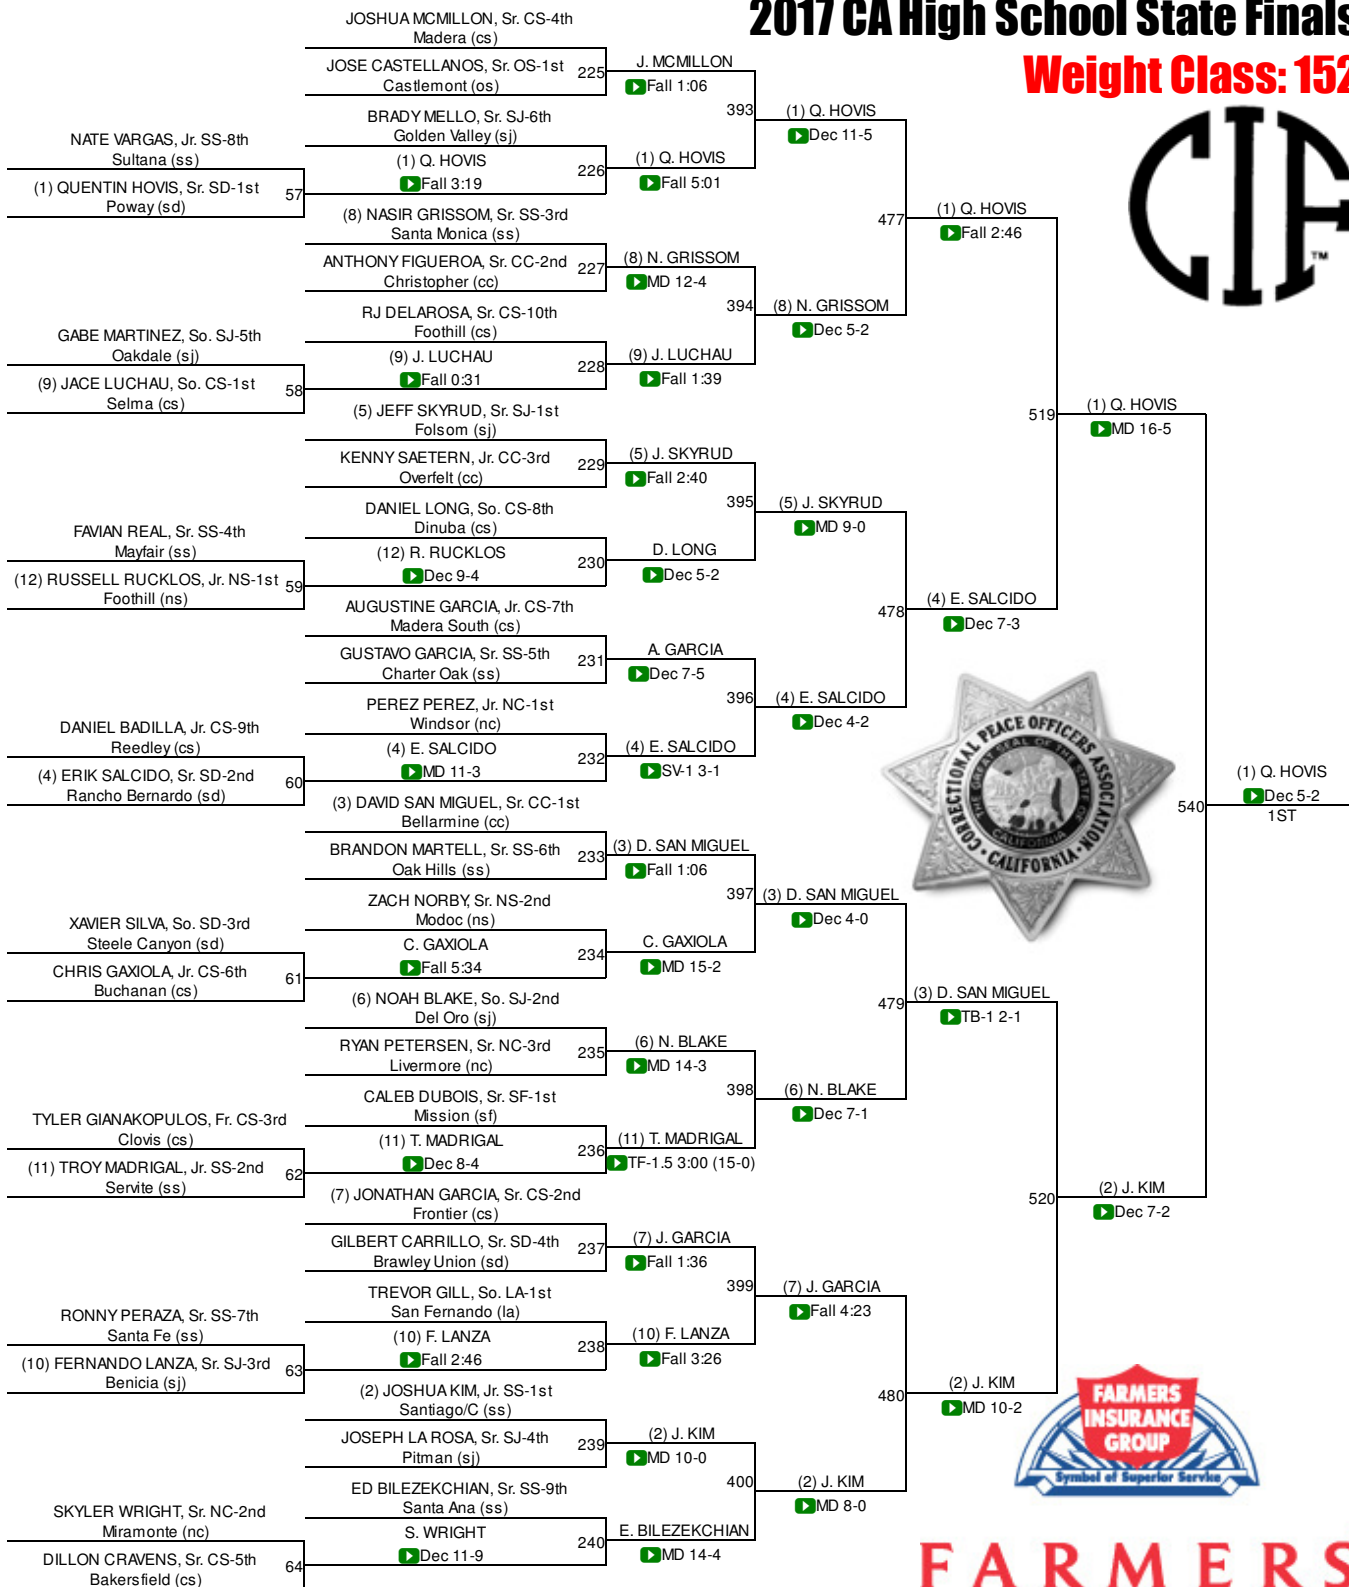

2017 CA High School State Finals

Weight Class: 152

FARMERS

- **1st:** QUENTIN HOVIS (Poway (sd))
- **2nd:** JOSHUA KIM (Santiago/C (ss))
- **3rd:** DAVID SAN MIGUEL (Bellarmine (cc))
- **4th:** NOAH BLAKE (Del Oro (sj))

- **5th:** ERIK SALCIDO (Rancho Bernardo (sd))
- **6th:** FERNANDO LANZA (Benicia (sj))
- **7th:** JONATHAN GARCIA (Frontier (cs))
- **8th:** TROY MADRIGAL (Servite (ss))