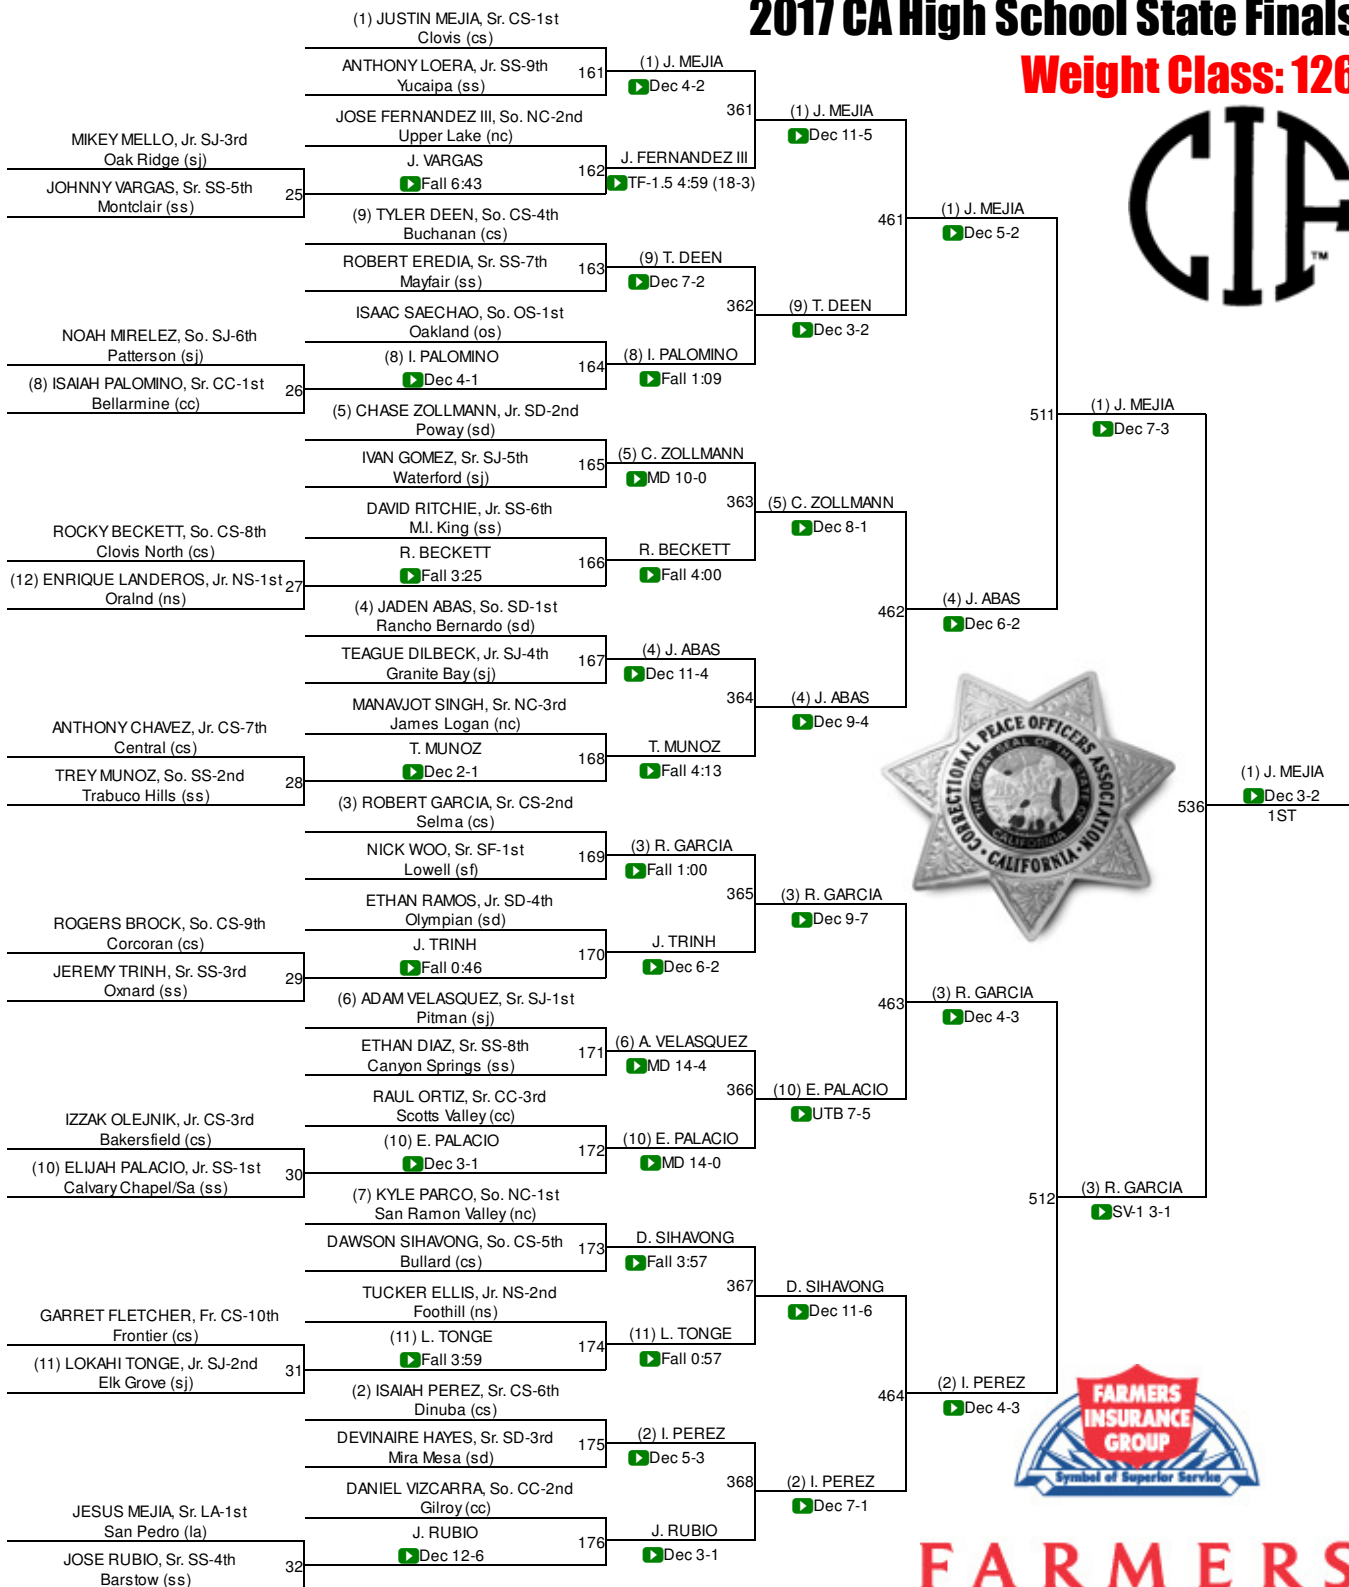

2017 CA High School State Finals

Weight Class: 126

FARMERS

1st: JUSTIN MEJIA (Clovis (cs))

2nd: ROBERT GARCIA (Selma (cs))

3rd: JADEN ABAS (Rancho Bernardo (sd))

4th: ISAAH PEREZ (Dinuba (cs))

5th: CHASE ZOLLMANN (Poway (sd))

6th: DAWSON SIHAVONG (Bullard (cs))

7th: TYLER DEEN (Buchanan (cs))

8th: ELIJAH PALACIO (Calvary Chapel/Sa (ss))