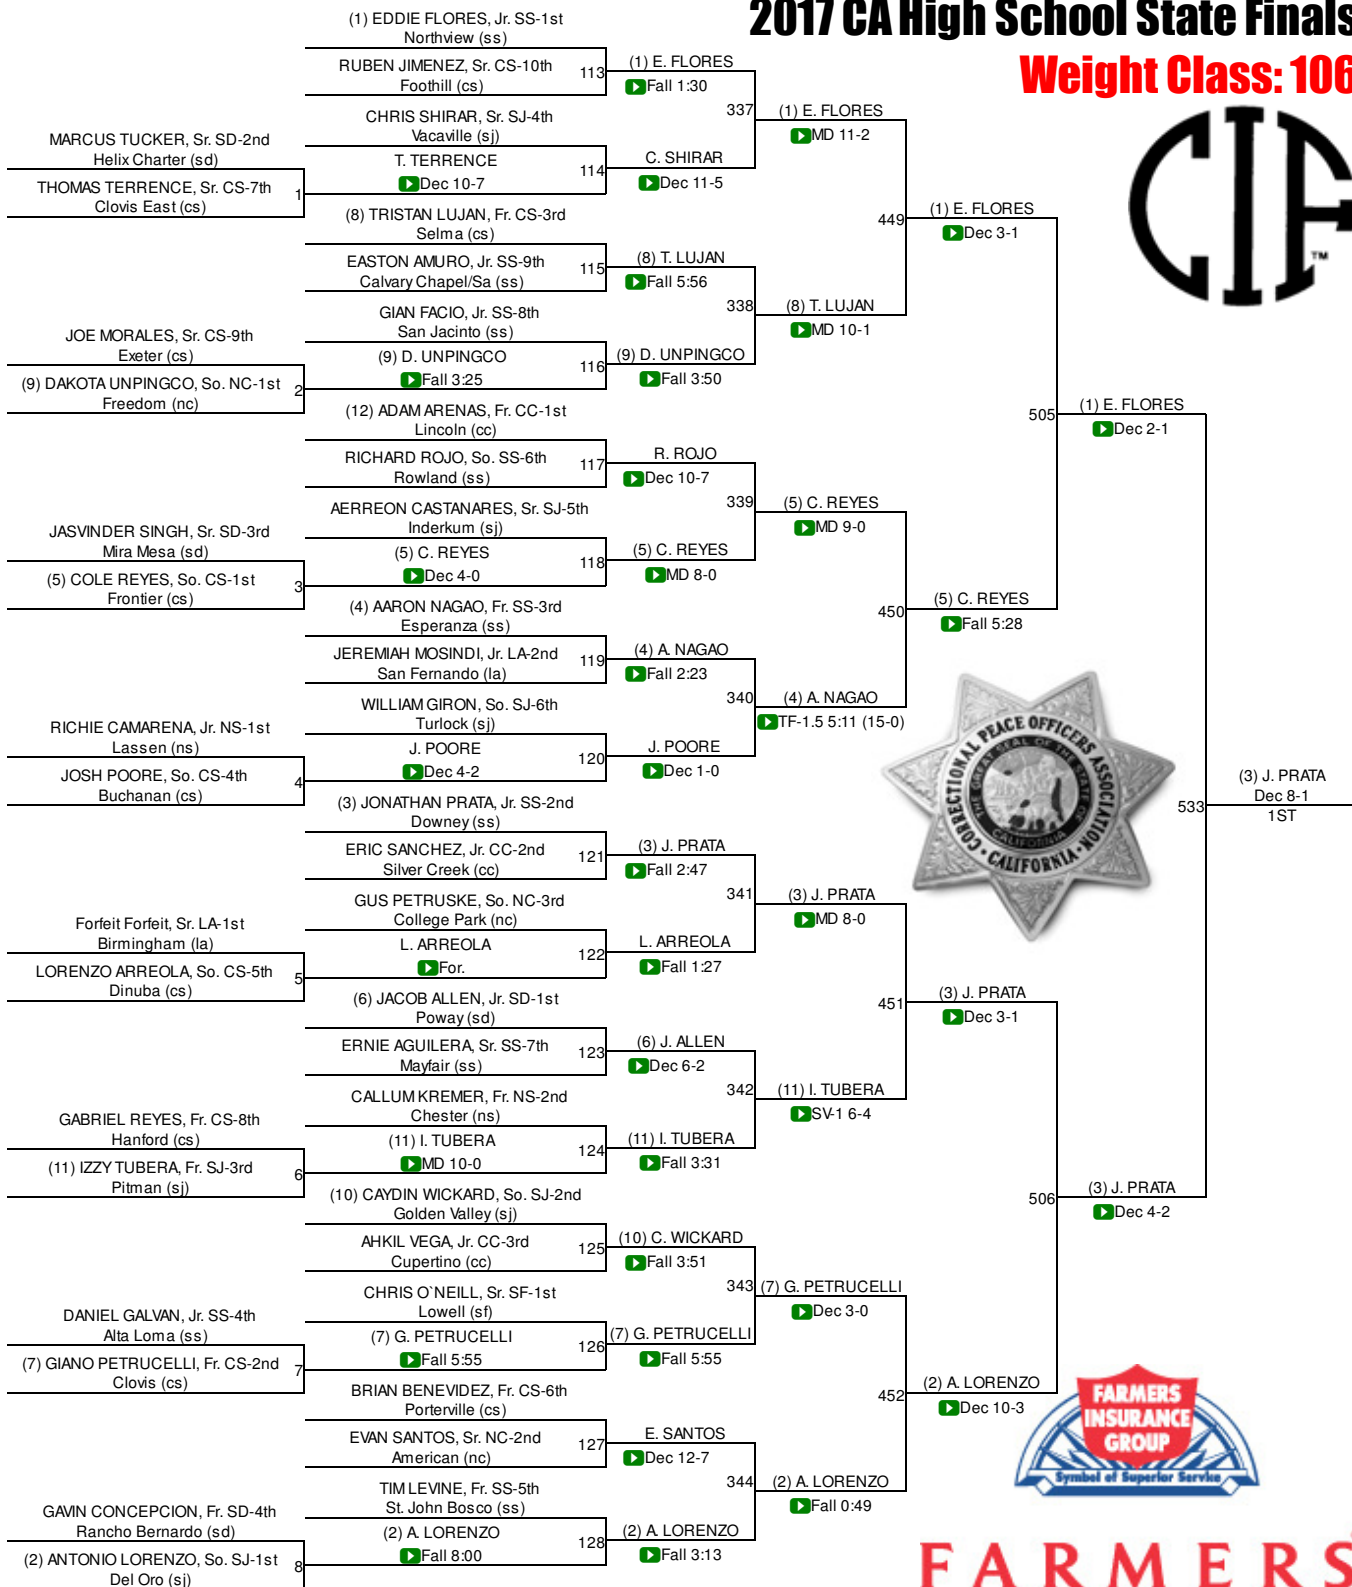

2017 CA High School State Finals

Weight Class: 106

FARMERS

- **1st:** JONATHAN PRATA (Downey (ss))
- **2nd:** EDDIE FLORES (Northview (ss))
- **3rd:** ANTONIO LORENZO (Del Oro (sj))
- **4th:** COLE REYES (Frontier (cs))

- **5th:** AARON NAGAO (Esperanza (ss))
- **6th:** GIANO PETRUCELLI (Clovis (cs))
- **7th:** IZZY TUBERA (Pitman (sj))
- **8th:** JACOB ALLEN (Poway (sd))