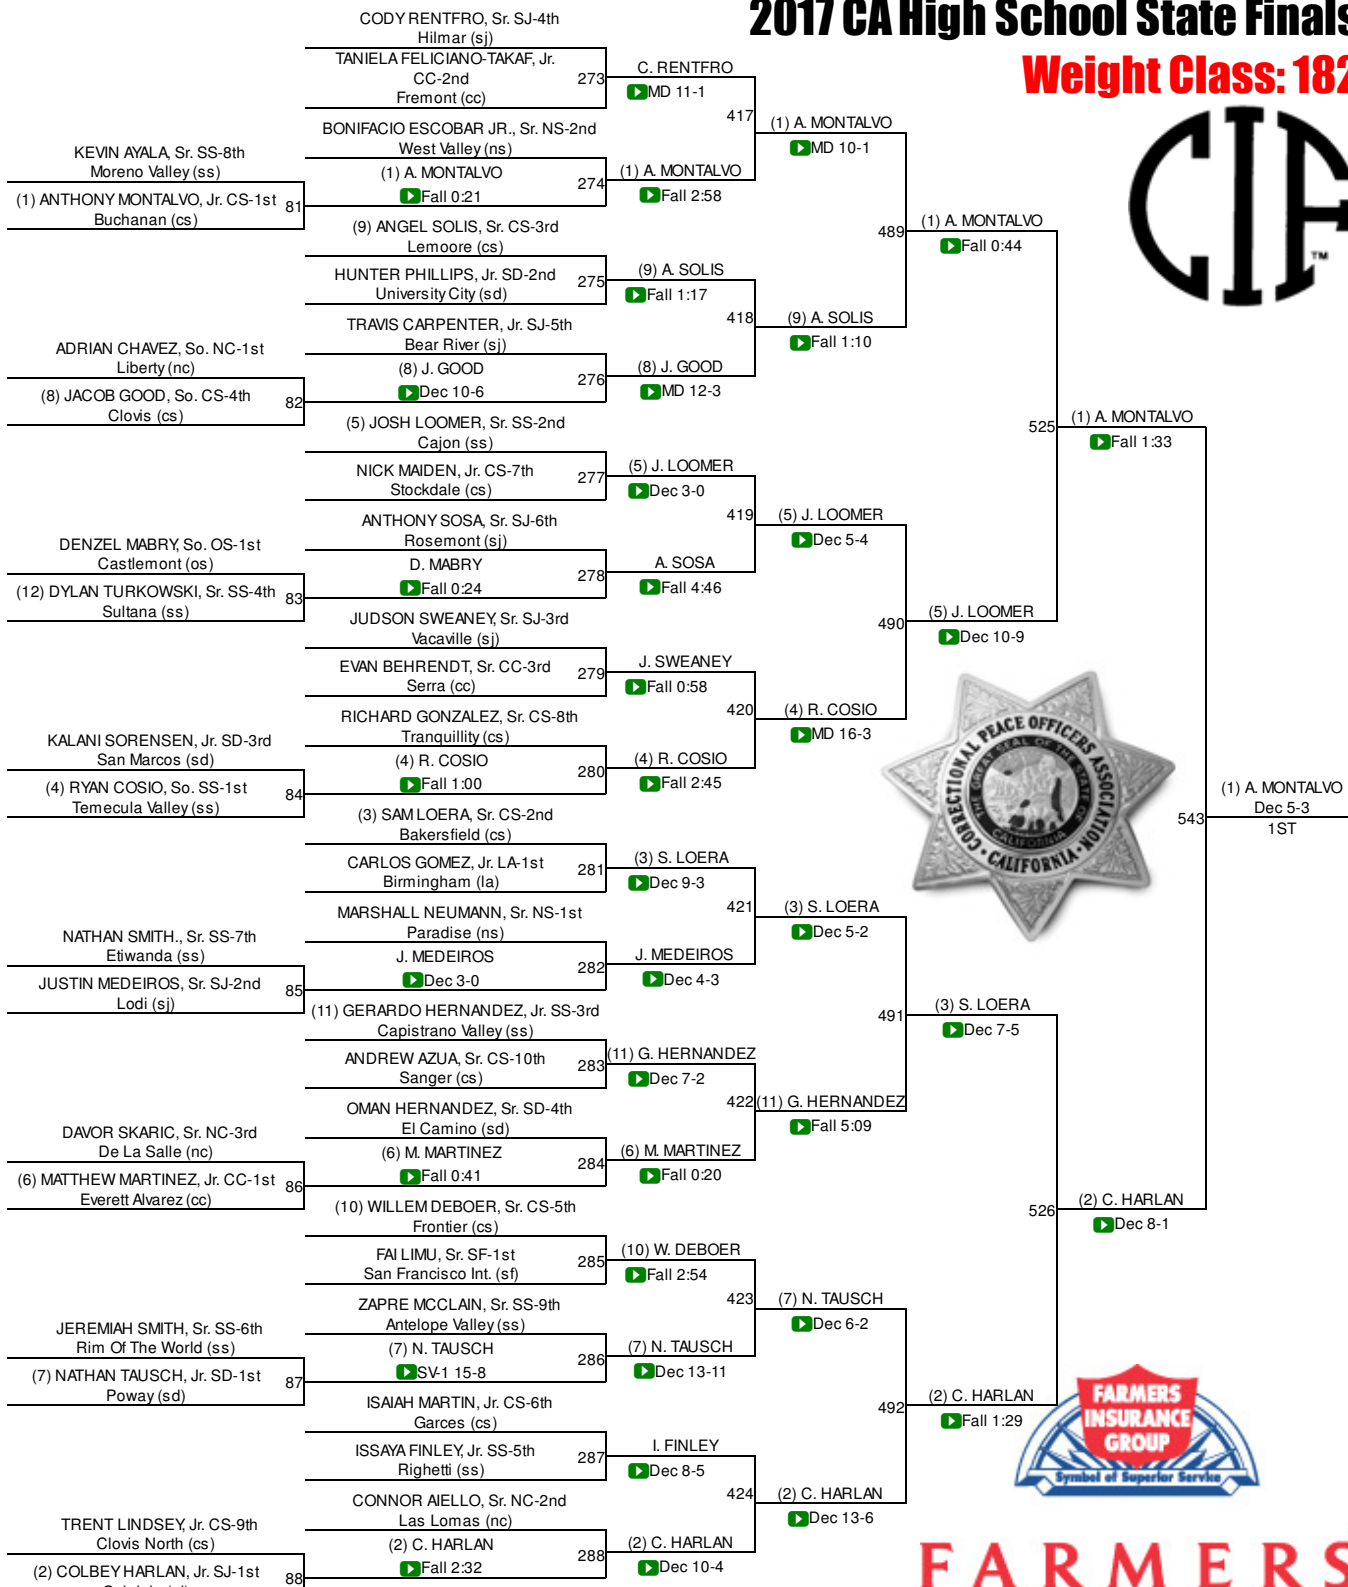

2017 CA High School State Finals

Weight Class: 182

FARMERS

- **1st:** ANTHONY MONTALVO (Buchanan (cs))
- **2nd:** COLBEY HARLAN (Oakdale (sj))
- **3rd:** JOSH LOOMER (Cajon (ss))
- **4th:** SAM LOERA (Bakersfield (cs))

- **5th:** NATHAN TAUSCH (Poway (sd))
- **6th:** ANGEL SOLIS (Lemoore (cs))
- **7th:** CODY RENTFRO (Hilmar (sj))
- **8th:** WILLEM DEBOER (Frontier (cs))