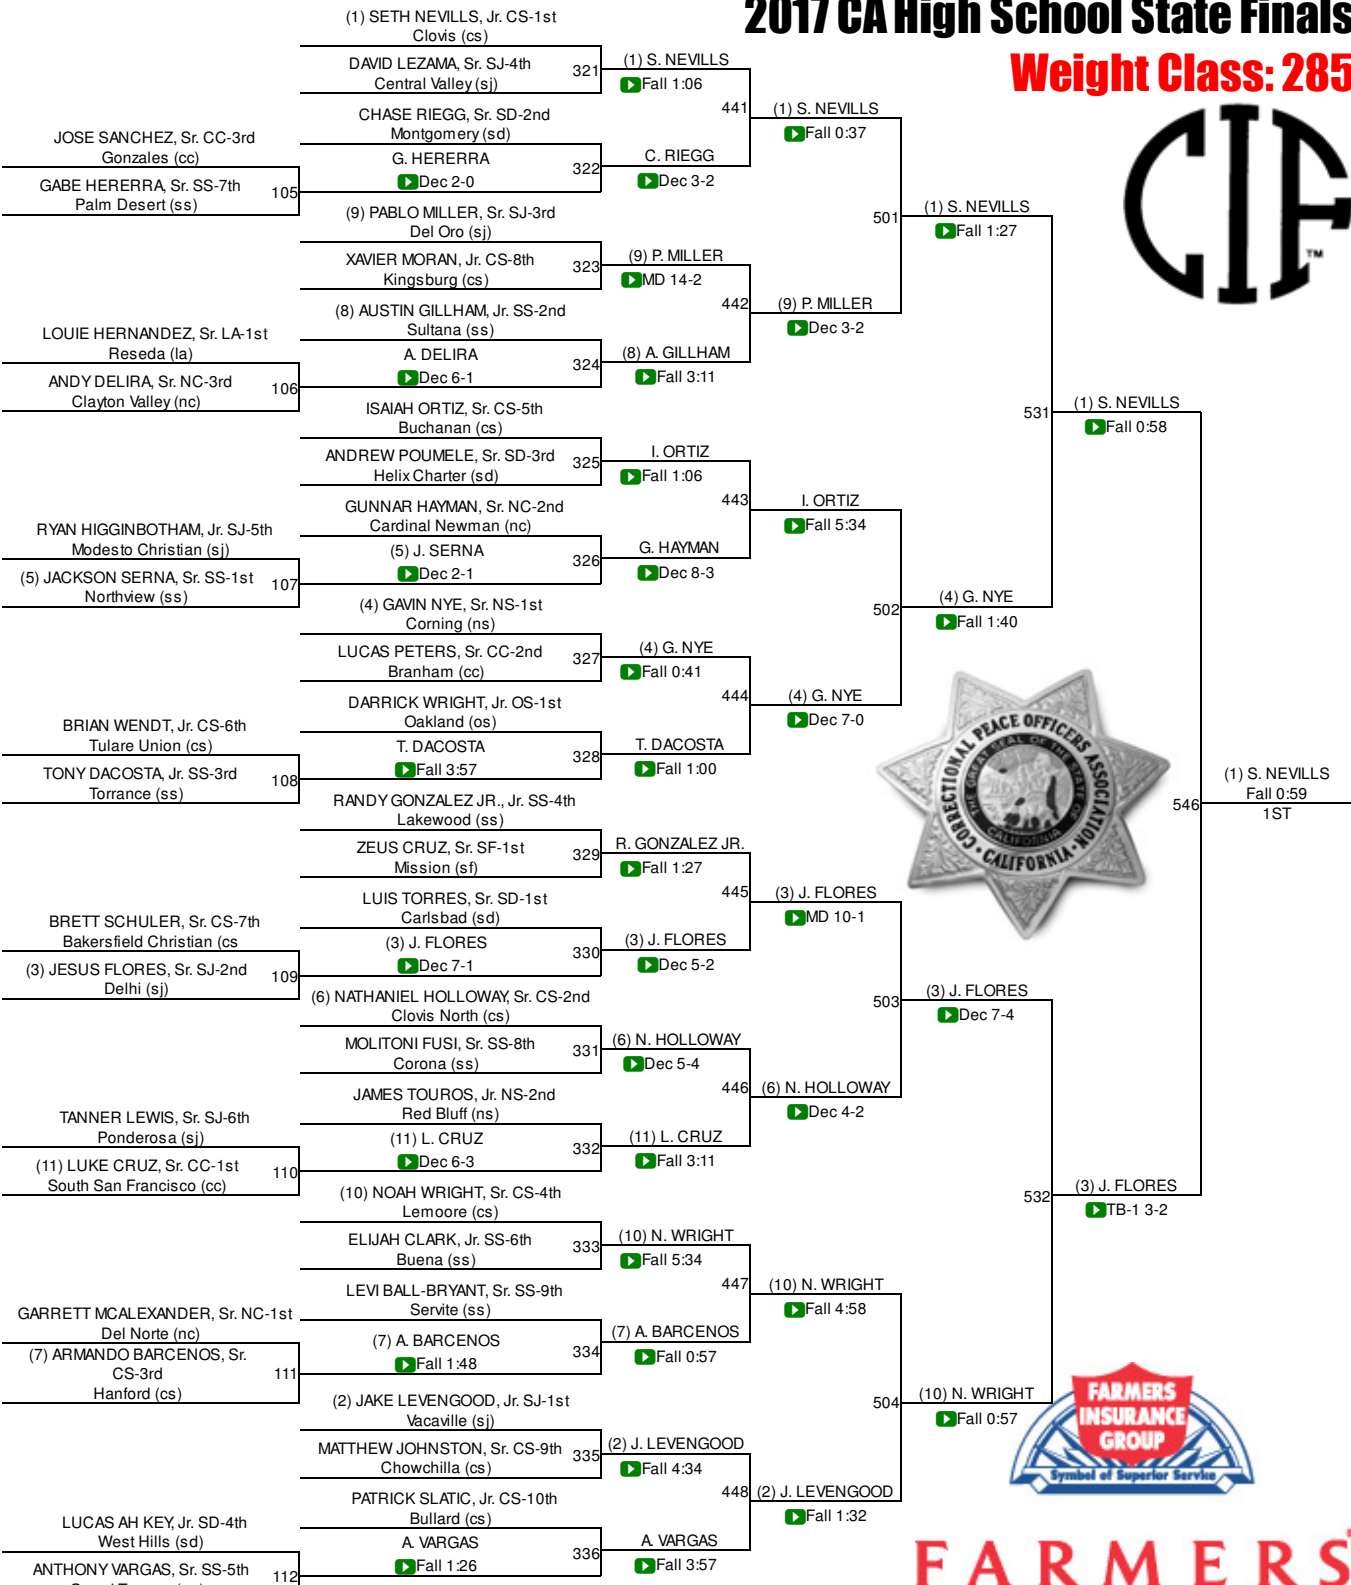

2017 CA High School State Finals

Weight Class: 285

FARMERS

- **1st:** SETH NEVILLS (Clovis (cs))
- **2nd:** JESUS FLORES (Delhi (sj))
- **3rd:** GAVIN NYE (Corning (ns))
- **4th:** NOAH WRIGHT (Lemoore (cs))

- **5th:** PABLO MILLER (Del Oro (sj))
- **6th:** ELIJAH CLARK (Buena (ss))
- **7th:** ISAIAH ORTIZ (Buchanan (cs))
- **8th:** JAKE LEVENGOOD (Vacaville (sj))