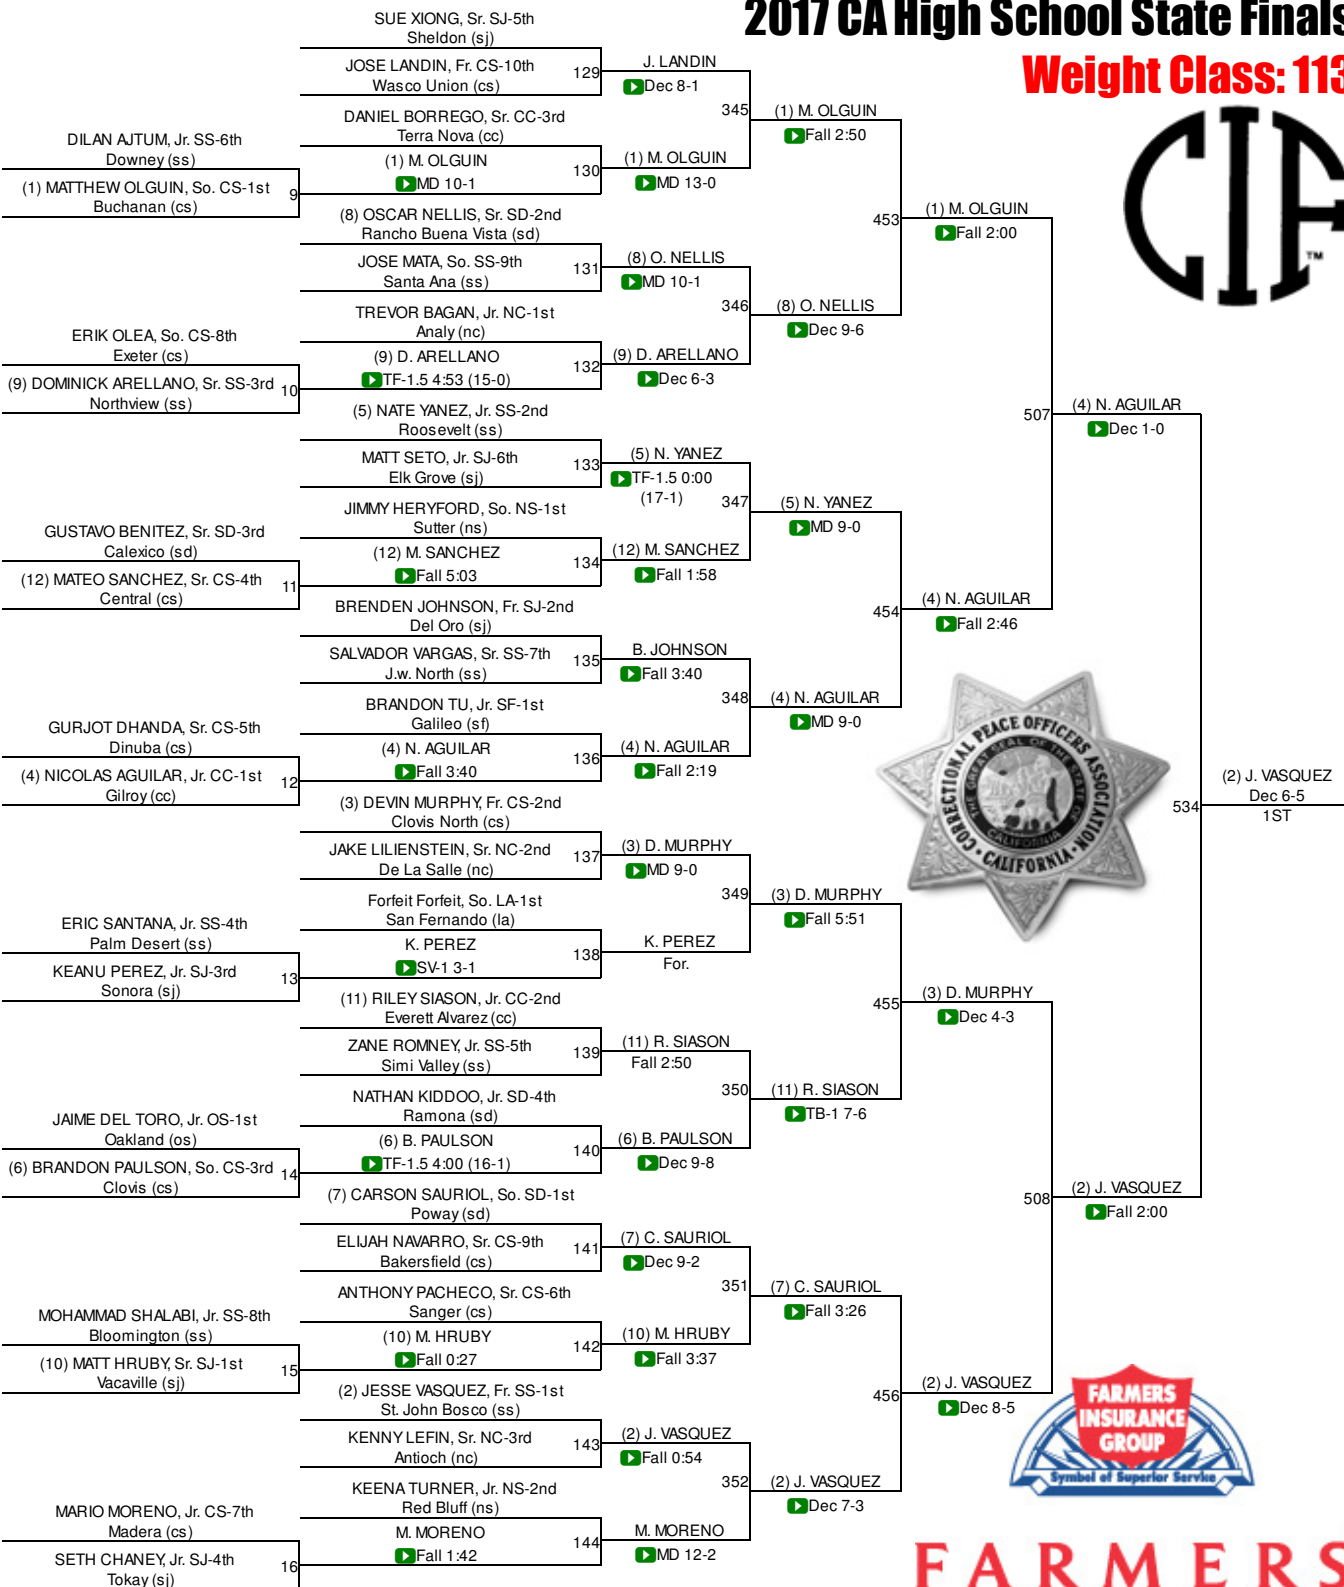

2017 CA High School State Finals

Weight Class: 113

FARMERS

- **1st:** JESSE VASQUEZ (St. John Bosco (ss))
- **2nd:** NICOLAS AGUILAR (Gilroy (cc))
- **3rd:** MATTHEW OLGUIN (Buchanan (cs))
- **4th:** DEVIN MURPHY (Clovis North (cs))

- **5th:** CARSON SAURIOL (Poway (sd))
- **6th:** BRANDON PAULSON (Clovis (cs))
- **7th:** MATT HRUBY (Vacaville (sj))
- **8th:** ANTHONY PACHECO (Sanger (cs))