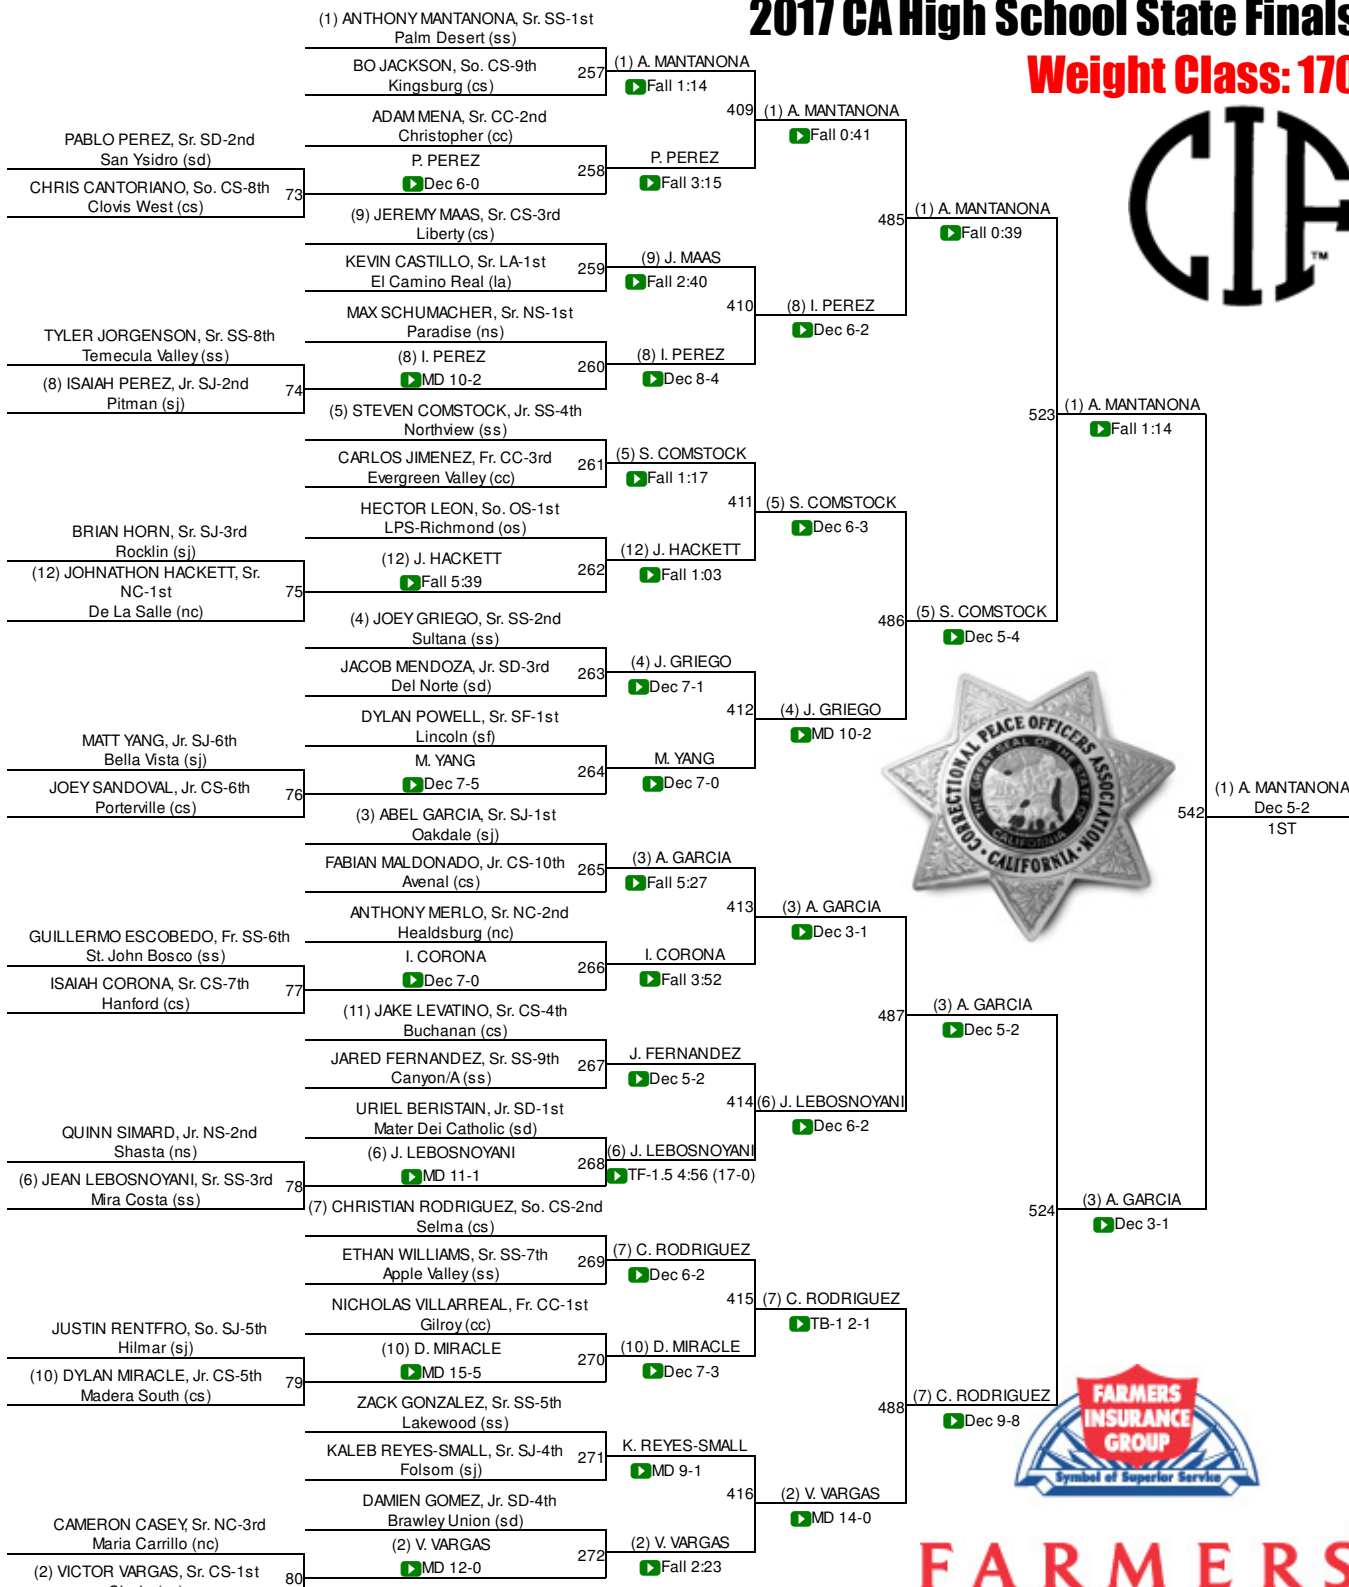

2017 CA High School State Finals

Weight Class: 170

FARMERS

- **1st:** ANTHONY MANTANONA (Palm Desert (ss))
- **2nd:** ABEL GARCIA (Oakdale (sj))
- **3rd:** STEVEN COMSTOCK (Northview (ss))
- **4th:** ISAIAH PEREZ (Pitman (sj))

- **5th:** CHRISTIAN RODRIGUEZ (Selma (cs))
- **6th:** VICTOR VARGAS (Clovis (cs))
- **7th:** JOEY GRIEGO (Sultana (ss))
- **8th:** JEAN LEBOSNOYANI (Mira Costa (ss))