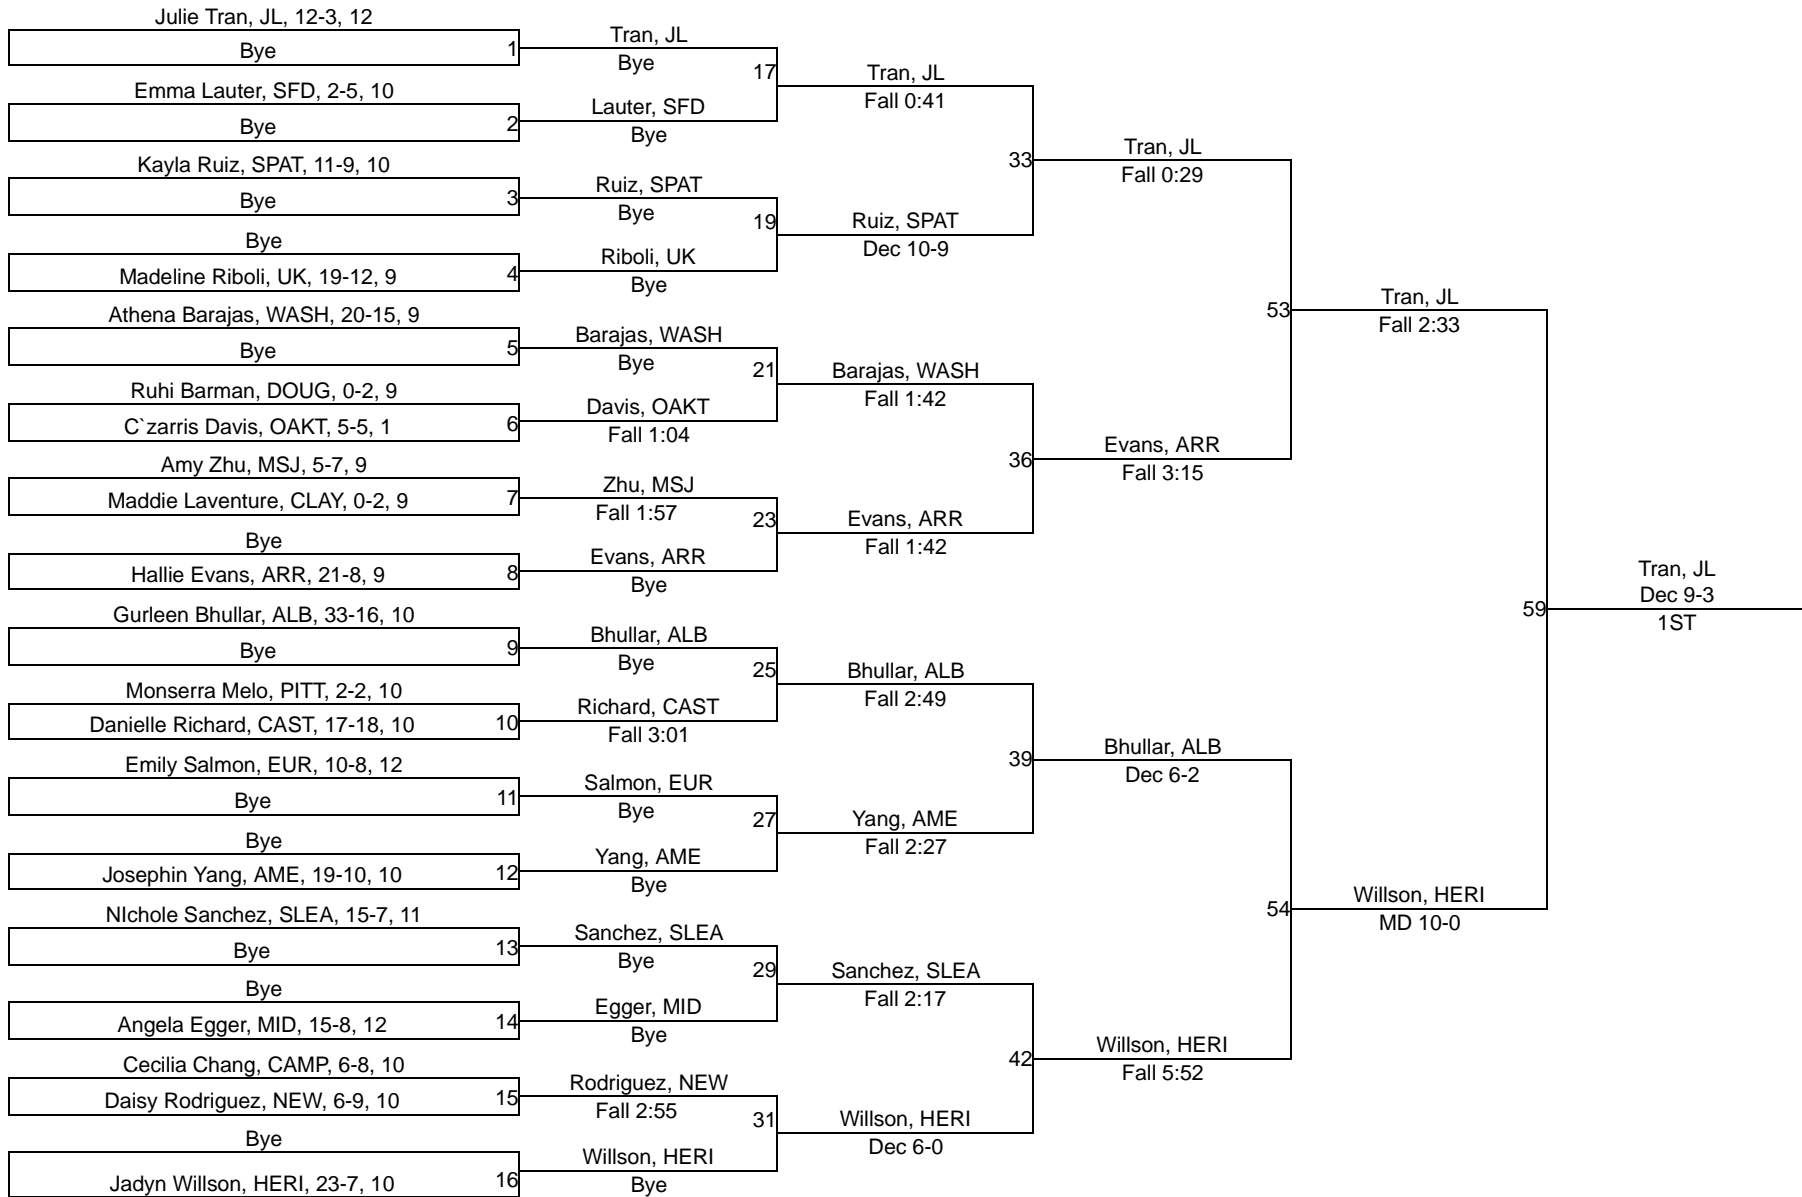

2018 NCS/OS Girls Wrestling Championship

101

2018 NCS/OS Girls Wrestling Championship

106

2018 NCS/OS Girls Wrestling Championship

111

2018 NCS/OS Girls Wrestling Championship

116