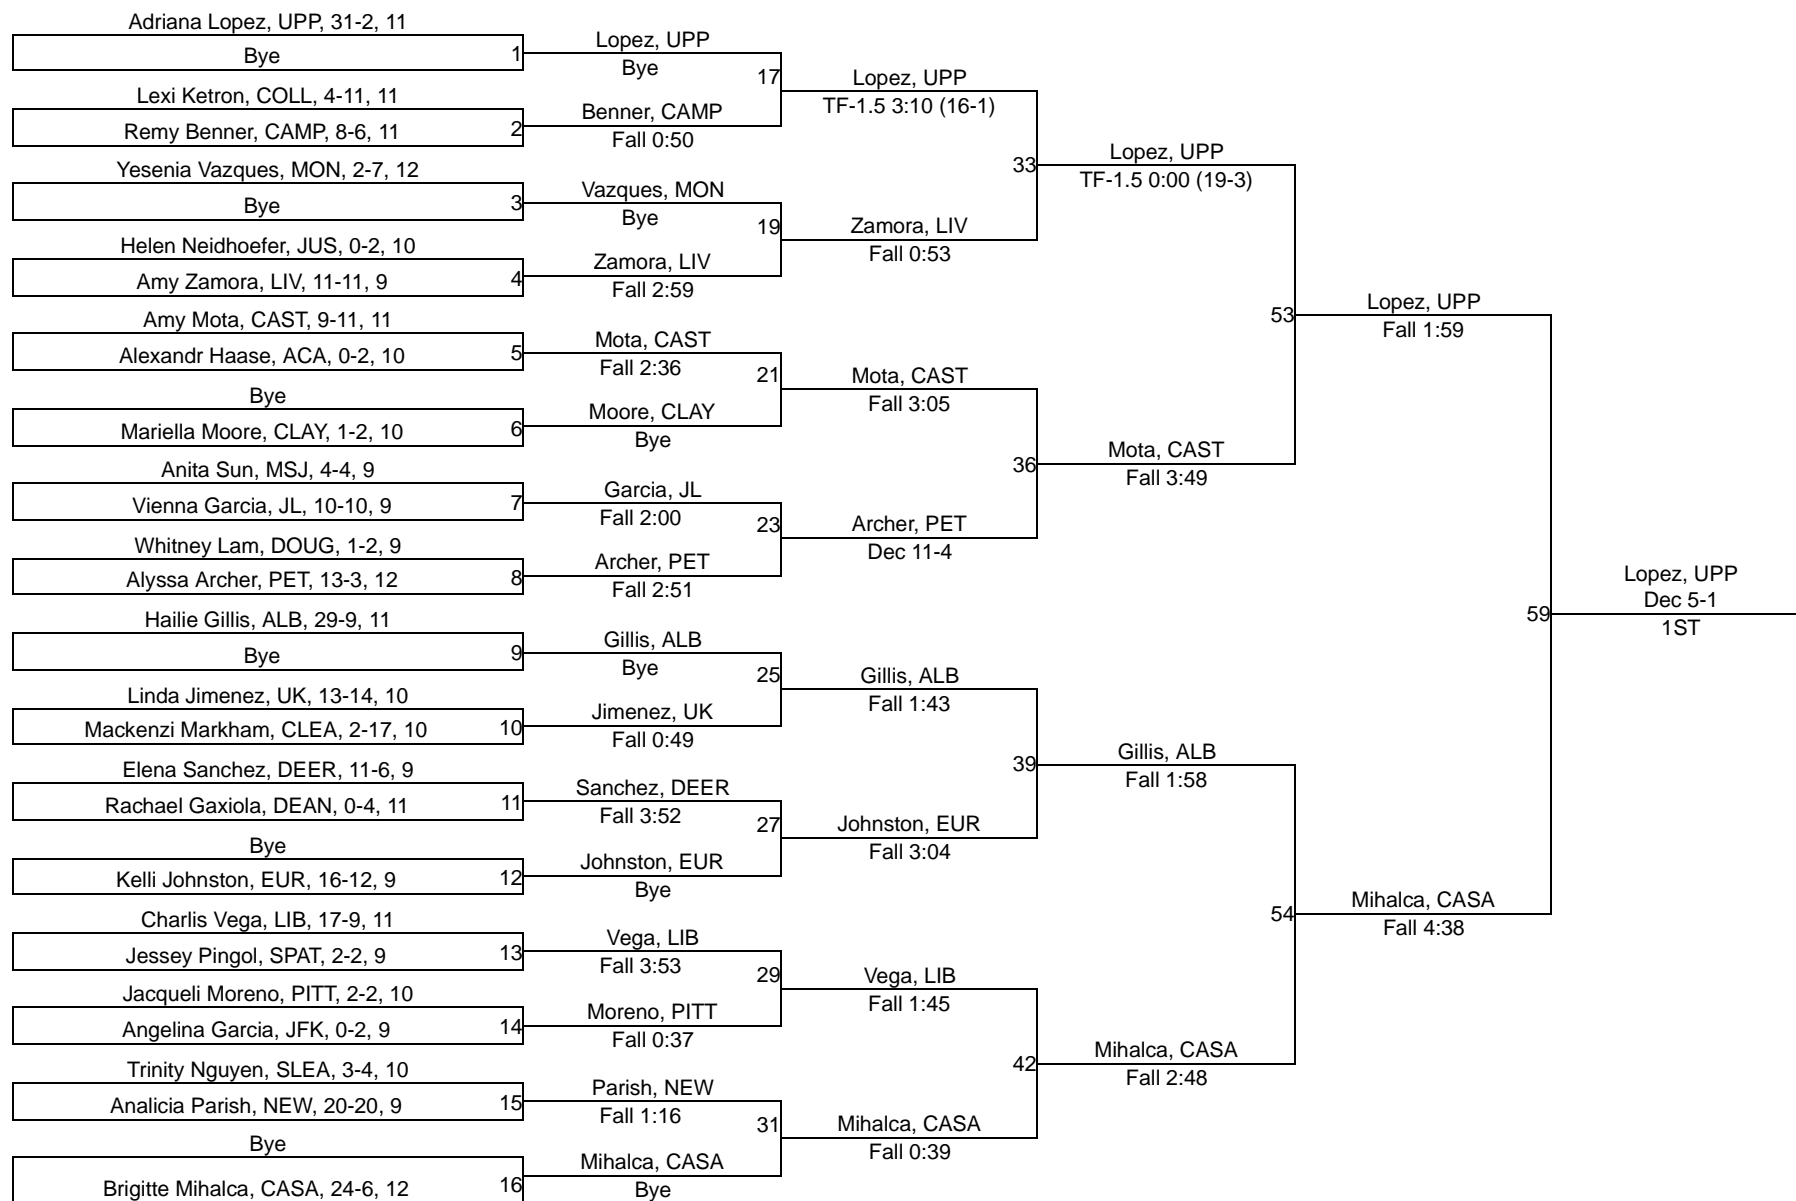

2018 NCS/OS Girls Wrestling Championship

121