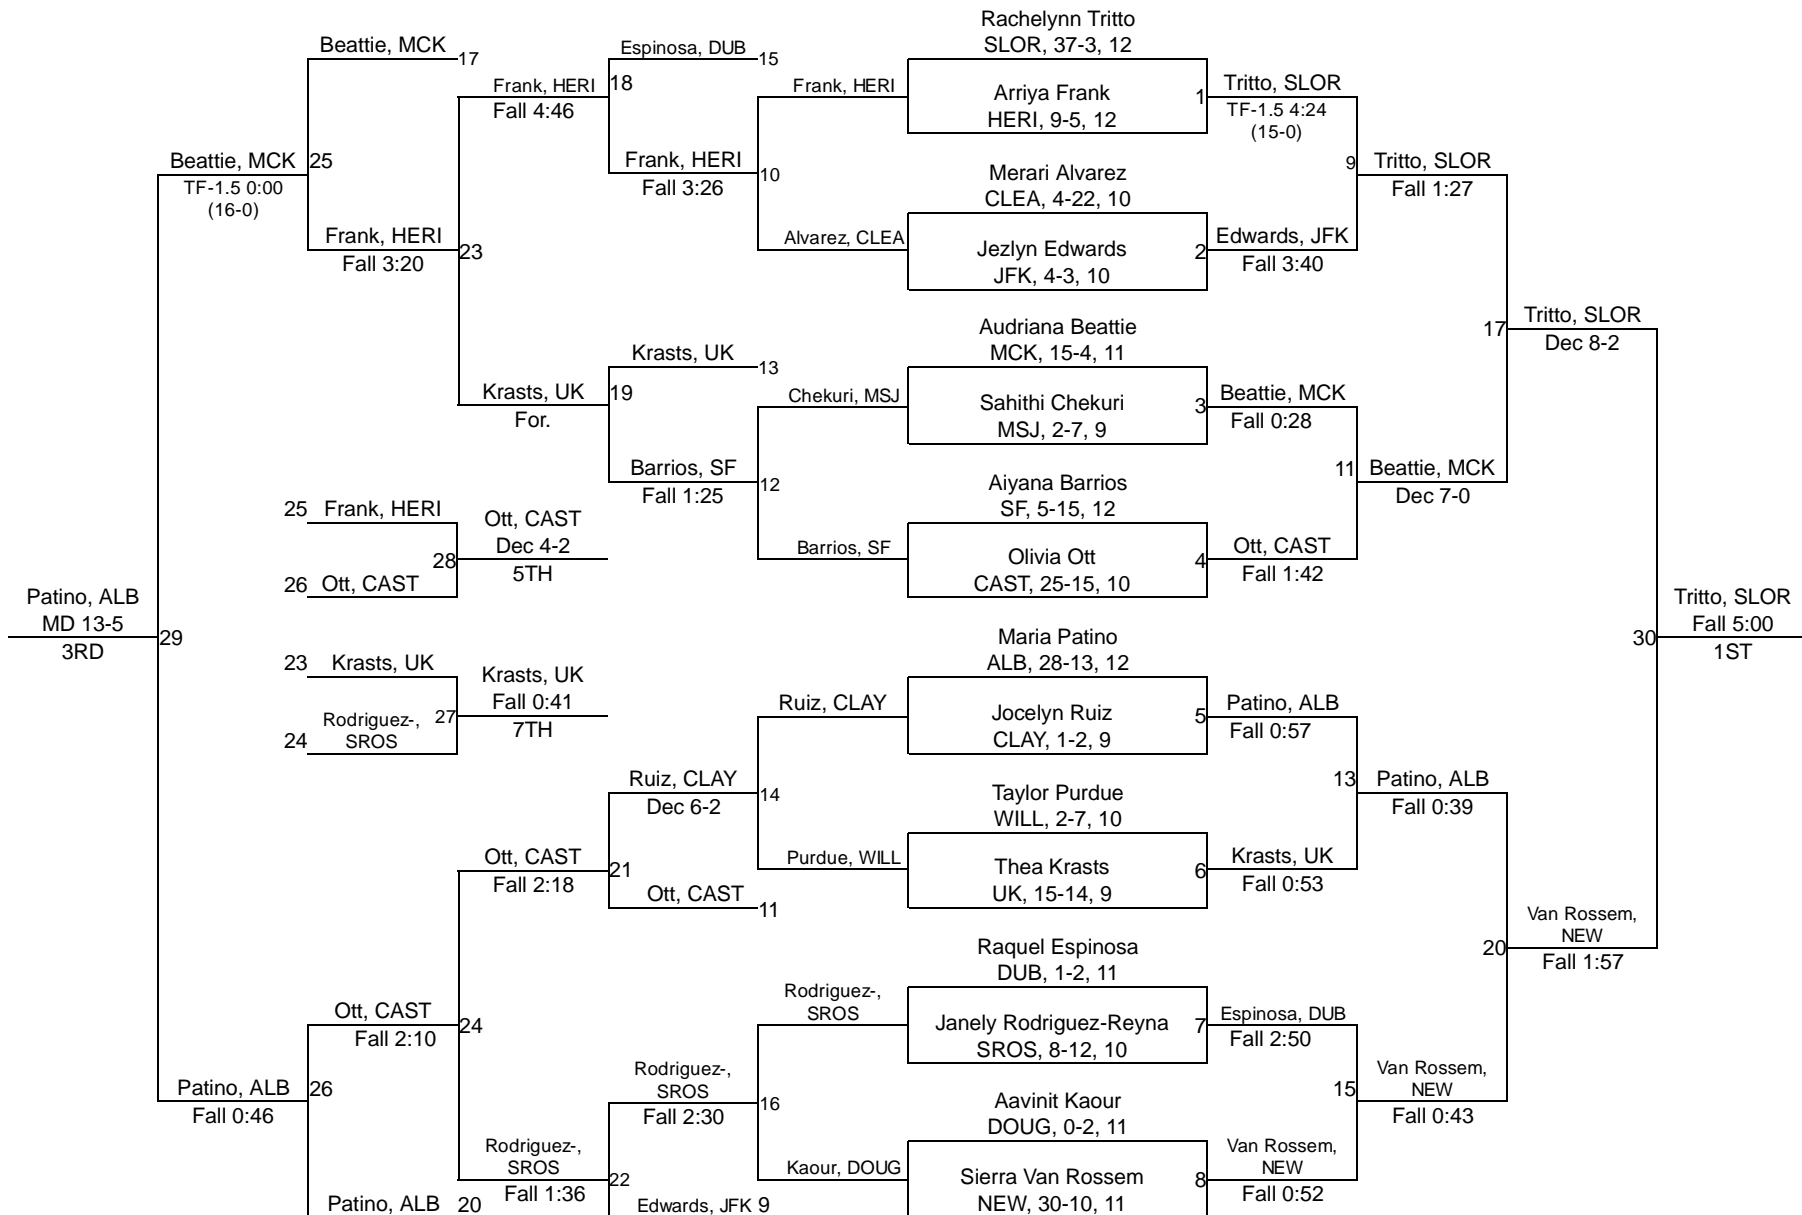

2018 NCS/OS Girls Wrestling Championship

143

2018 NCS/OS Girls Wrestling Championship

150

2018 NCS/OS Girls Wrestling Championship

160

2018 NCS/OS Girls Wrestling Championship

170

2018 NCS/OS Girls Wrestling Championship

189

2018 NCS/OS Girls Wrestling Championship

235

Team Scores

Printed on 02/10/2018 09:13 p.m.

Team Scores		
1	ALBANY HIGH	219.5
2	JAMES LOGAN HIGH	164.0
3	NEWARK MEMORIAL HIGH	158.0
4	CASTRO VALLEY HIGH	107.0
5	KELSYVILLE HIGH	99.0
6	ARROYO (San Lorenzo) HIGH	93.0
7	HERITAGE (BRENTWOOD) HIGH	90.0
8	PETALUMA HIGH	83.0
9	PITTSBURG SENIOR HIGH	79.0
10	UKIAH HIGH	73.0
11	MISSION SAN JOSE HIGH	72.0
12	CLAYTON VALLEY SCHOOL	63.0
13	EUREKA Senior HIGH	59.0
14	UPPER LAKE HIGH	57.5
15	LIBERTY HIGH	57.0
16	CASA GRANDE HIGH	56.0
17	WINDSOR HIGH	54.0
18	ST. PATRICK ST. VINCENT HIGH	53.0
19	DEER VALLEY HIGH	51.0
20	WILLITS HIGH	48.0
21	SAN LEANDRO HIGH	47.0
22	ALHAMBRA (Martinez) HIGH	42.0
23	AMADOR VALLEY HIGH	41.0
23	SANTA ROSA HIGH	41.0