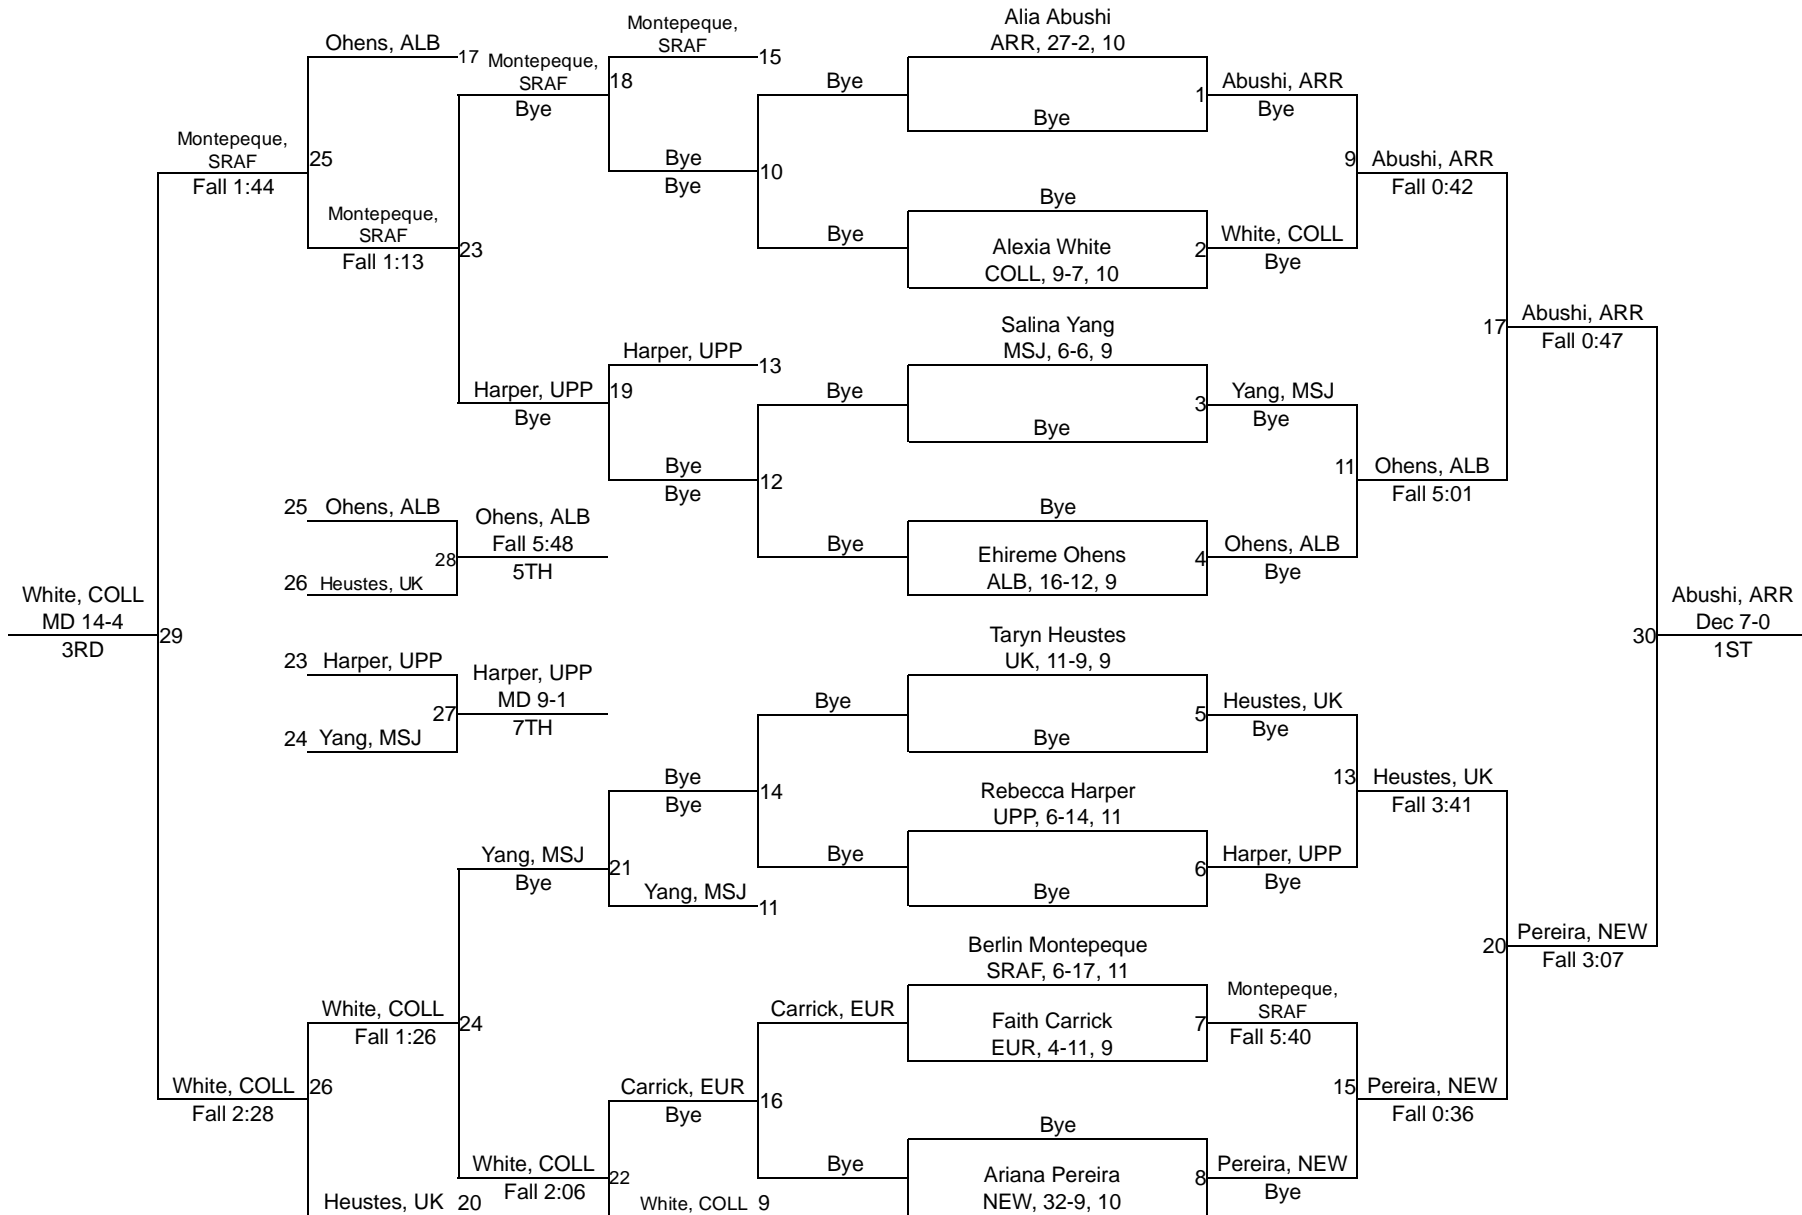

2018 NCS/OS Girls Wrestling Championship

143

2018 NCS/OS Girls Wrestling Championship

150

2018 NCS/OS Girls Wrestling Championship

160

2018 NCS/OS Girls Wrestling Championship

170

2018 NCS/OS Girls Wrestling Championship

189

2018 NCS/OS Girls Wrestling Championship

235

Team Scores

Printed on 02/10/2018 09:13 p.m.

Team Scores		
1	ALBANY HIGH	219.5
2	JAMES LOGAN HIGH	164.0
3	NEWARK MEMORIAL HIGH	158.0
4	CASTRO VALLEY HIGH	107.0
5	KELSYVILLE HIGH	99.0
6	ARROYO (San Lorenzo) HIGH	93.0
7	HERITAGE (BRENTWOOD) HIGH	90.0
8	PETALUMA HIGH	83.0
9	PITTSBURG SENIOR HIGH	79.0
10	UKIAH HIGH	73.0
11	MISSION SAN JOSE HIGH	72.0
12	CLAYTON VALLEY SCHOOL	63.0
13	EUREKA Senior HIGH	59.0
14	UPPER LAKE HIGH	57.5
15	LIBERTY HIGH	57.0
16	CASA GRANDE HIGH	56.0
17	WINDSOR HIGH	54.0
18	ST. PATRICK ST. VINCENT HIGH	53.0
19	DEER VALLEY HIGH	51.0
20	WILLITS HIGH	48.0
21	SAN LEANDRO HIGH	47.0
22	ALHAMBRA (Martinez) HIGH	42.0
23	AMADOR VALLEY HIGH	41.0
23	SANTA ROSA HIGH	41.0

25	LIVERMORE HIGH	39.0
26	MT EDEN HIGH	38.0
27	RANCHO COTATE HIGH	37.0
28	DOUGHERTY VALLEY HIGH	36.0
29	Dublin High	32.0
30	FREEDOM HIGH	30.0
31	BERKELEY HIGH	29.0
32	SAN LORENZO HIGH	27.5
33	COLLEGE PARK HIGH	26.0
34	MARIA CARILLO HIGH	24.0
35	LAS LOMAS HIGH	23.0
36	SAN RAFAEL HIGH	22.0
37	LOWER LAKE HIGH	20.0
38	AMERICAN HIGH	19.0
38	WASHINGTON (FREMONT) HIGH	19.0
40	CAMPOLINDO HIGH	17.0
41	MCKINLEYVILLE HIGH	15.5
42	NORTHGATE HIGH	15.0
43	CALIFORNIA SCHOOL FOR THE DEAF	11.0
43	GRANADA HIGH	11.0
45	SIR FRANCIS DRAKE HIGH	9.0
46	MONTGOMERY HIGH	7.0
47	ARCATA HIGH	6.0
47	CLEAR LAKE HIGH	6.0
47	SOUTH FORK HIGH	6.0
50	EL MOLINO HIGH	5.0
51	ELSIE ALLEN HIGH	4.0
51	JOHN F KENNEDY- FREMONT HIGH	4.0