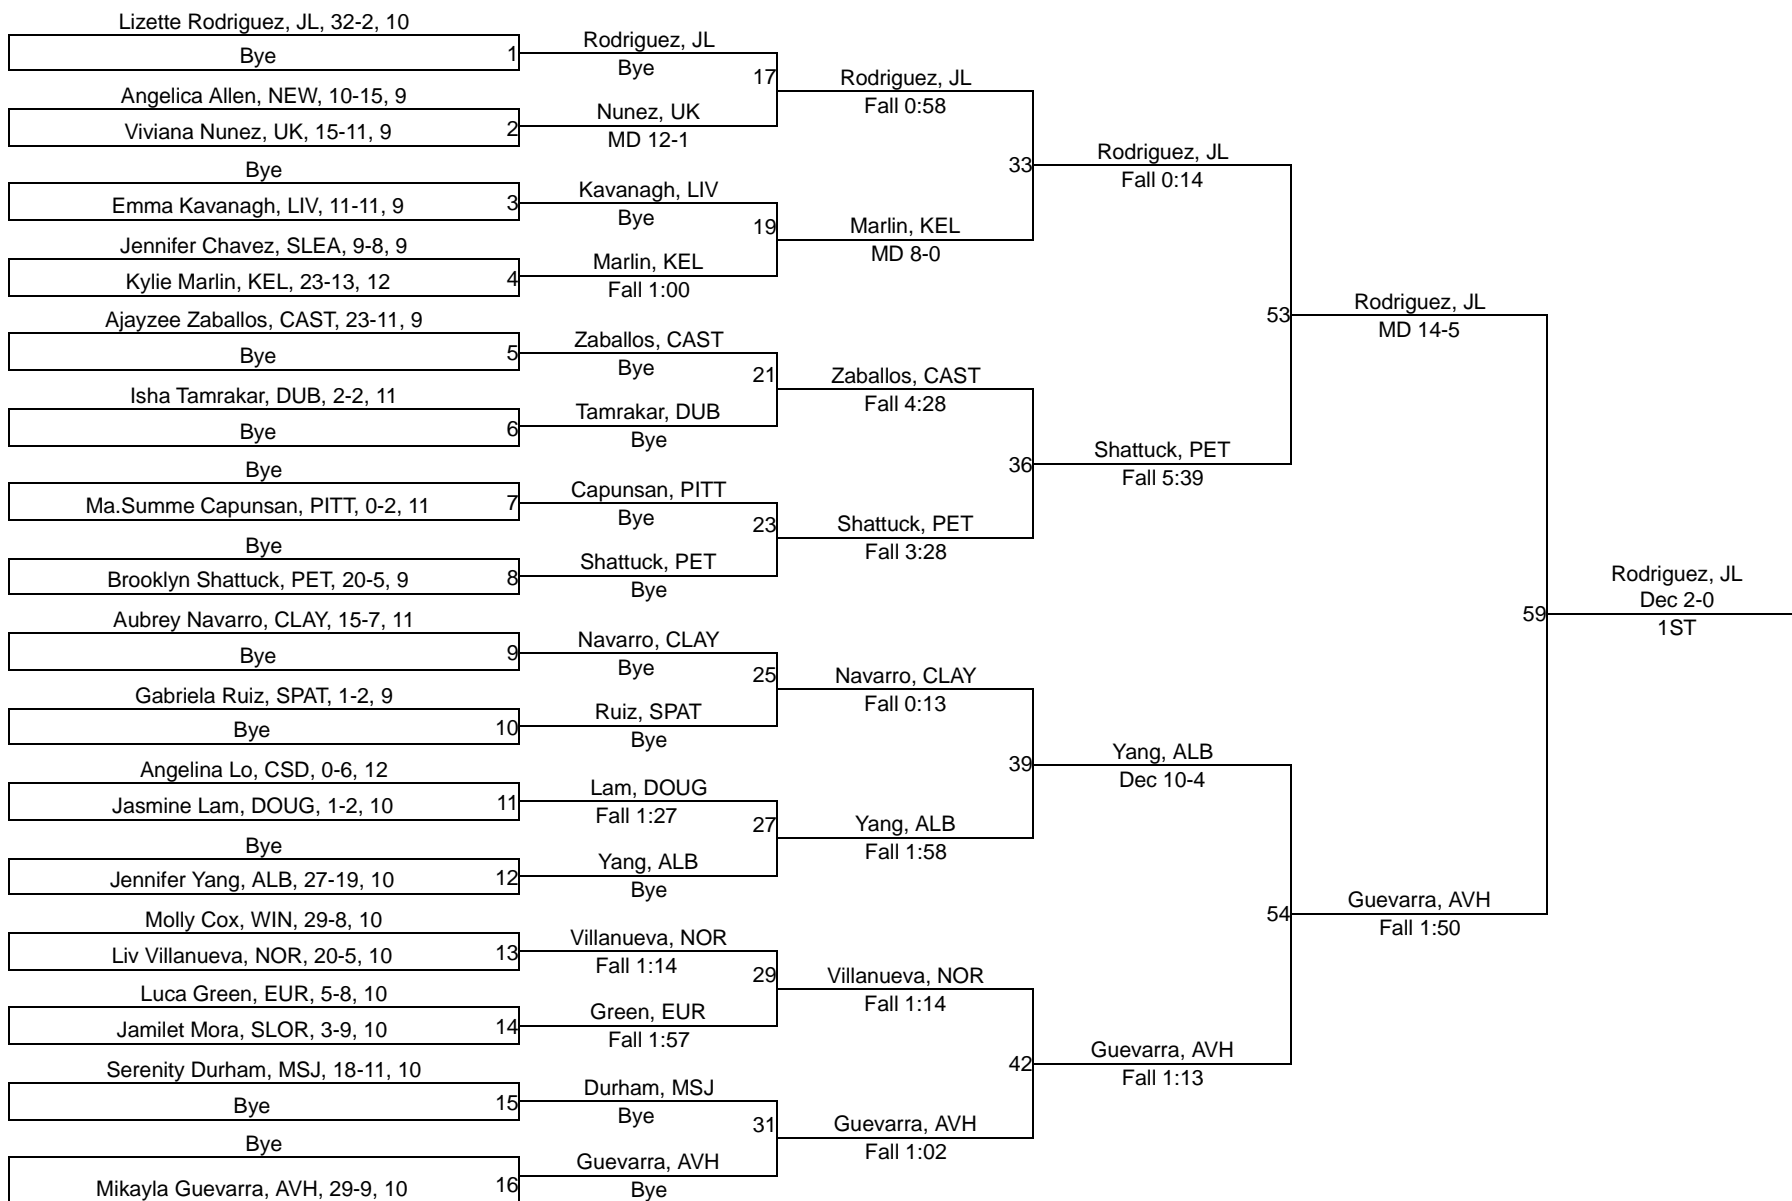

2018 NCS/OS Girls Wrestling Championship

101

2018 NCS/OS Girls Wrestling Championship

106

2018 NCS/OS Girls Wrestling Championship

111

2018 NCS/OS Girls Wrestling Championship

116