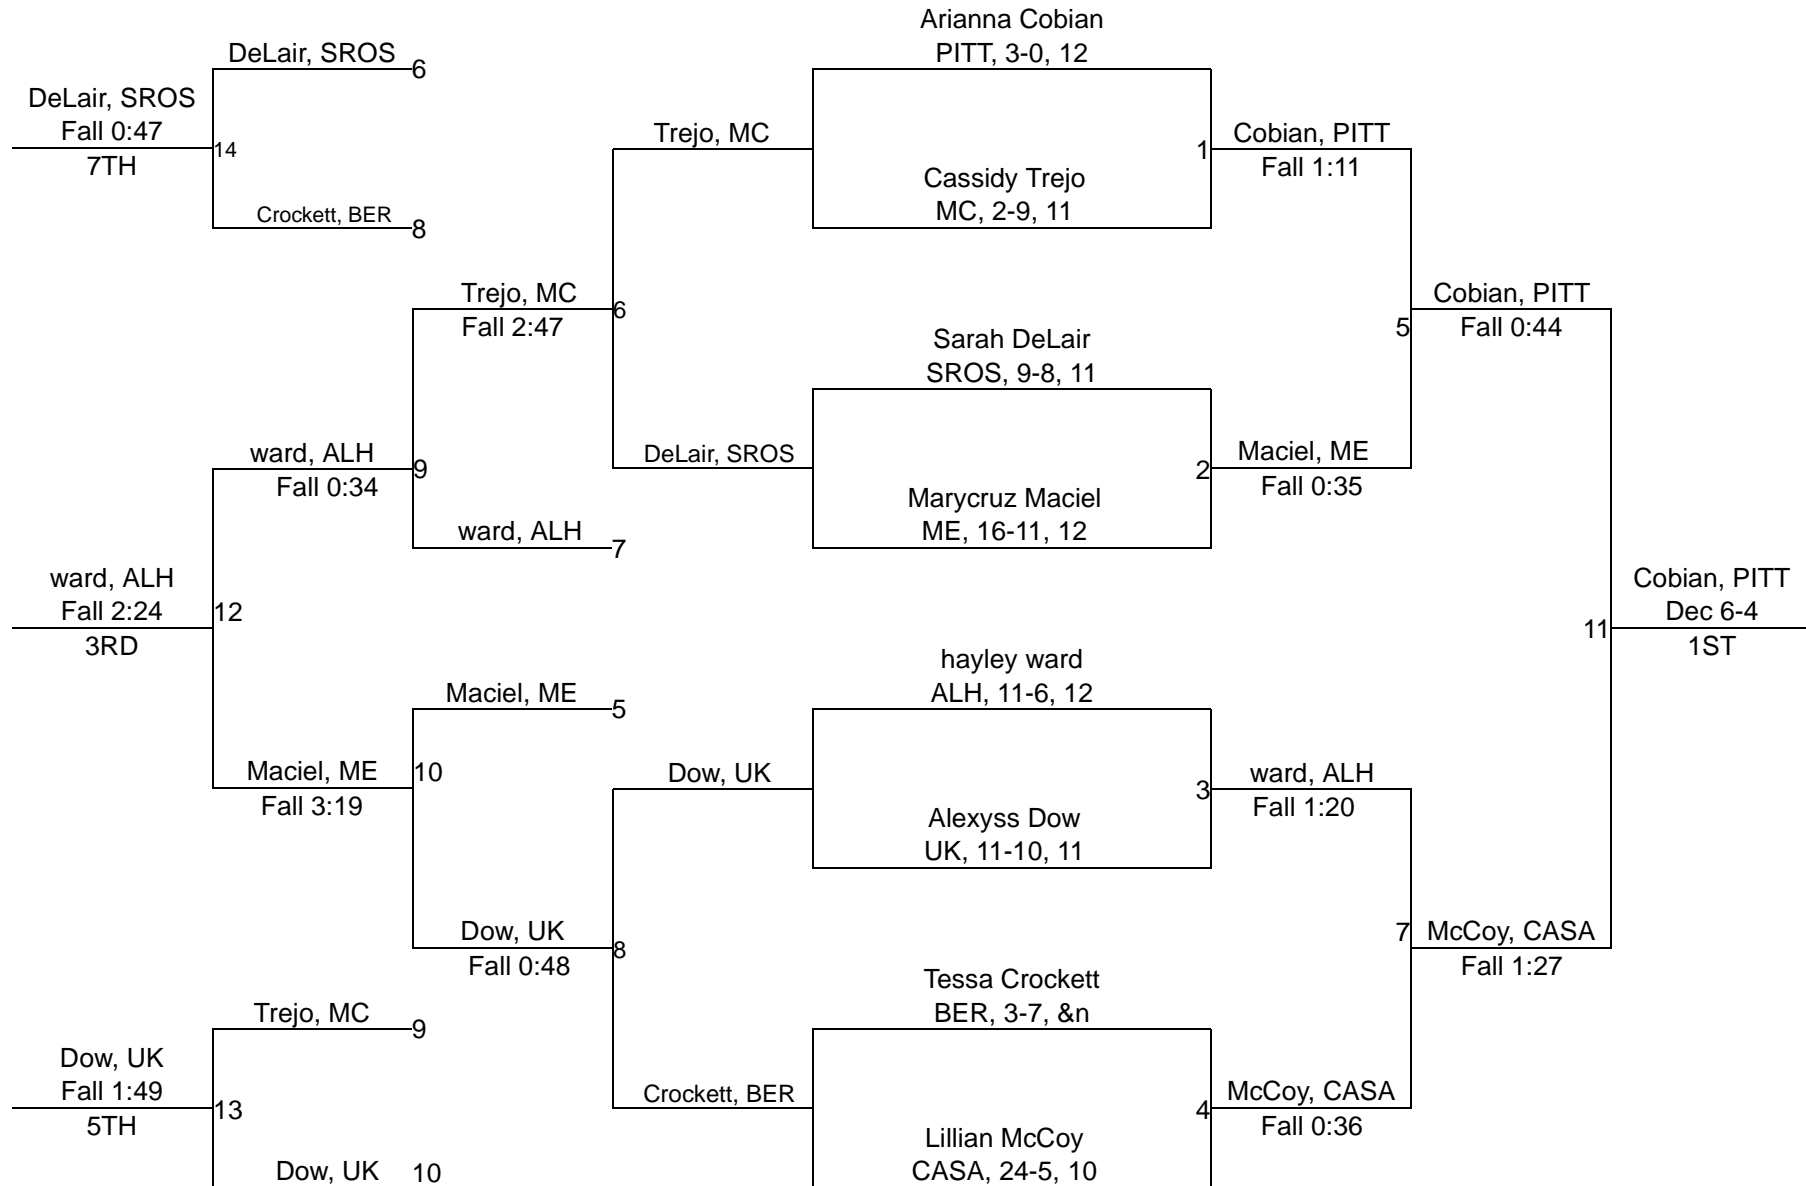

2018 NCS/OS Girls Wrestling Championship

143

2018 NCS/OS Girls Wrestling Championship

150

2018 NCS/OS Girls Wrestling Championship

160

2018 NCS/OS Girls Wrestling Championship

170

2018 NCS/OS Girls Wrestling Championship

189

2018 NCS/OS Girls Wrestling Championship

235

Team Scores

Printed on 02/10/2018 09:13 p.m.

Team Scores		
1	ALBANY HIGH	219.5
2	JAMES LOGAN HIGH	164.0
3	NEWARK MEMORIAL HIGH	158.0
4	CASTRO VALLEY HIGH	107.0
5	KELSYVILLE HIGH	99.0
6	ARROYO (San Lorenzo) HIGH	93.0
7	HERITAGE (BRENTWOOD) HIGH	90.0
8	PETALUMA HIGH	83.0
9	PITTSBURG SENIOR HIGH	79.0
10	UKIAH HIGH	73.0
11	MISSION SAN JOSE HIGH	72.0
12	CLAYTON VALLEY SCHOOL	63.0
13	EUREKA Senior HIGH	59.0
14	UPPER LAKE HIGH	57.5
15	LIBERTY HIGH	57.0
16	CASA GRANDE HIGH	56.0
17	WINDSOR HIGH	54.0
18	ST. PATRICK ST. VINCENT HIGH	53.0
19	DEER VALLEY HIGH	51.0
20	WILLITS HIGH	48.0
21	SAN LEANDRO HIGH	47.0
22	ALHAMBRA (Martinez) HIGH	42.0
23	AMADOR VALLEY HIGH	41.0
23	SANTA ROSA HIGH	41.0