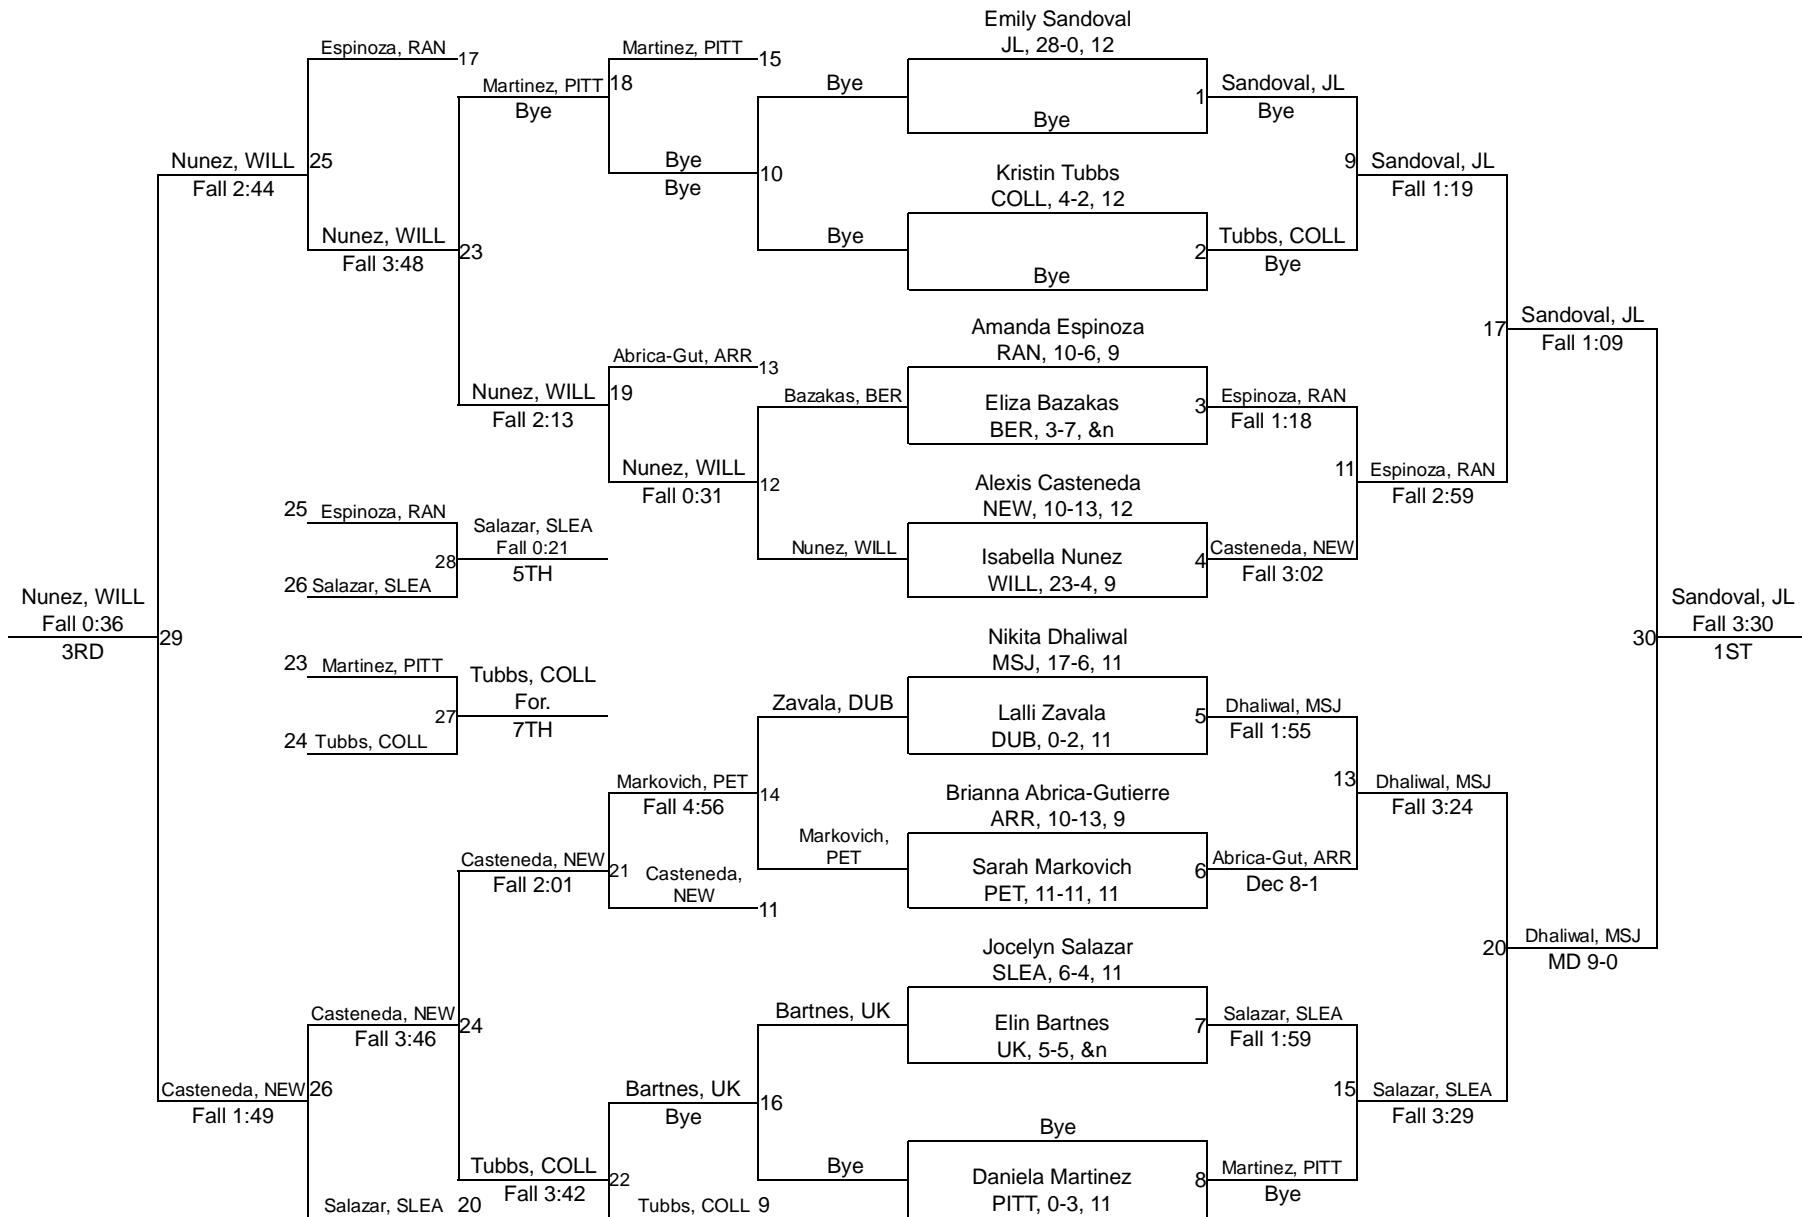

2018 NCS/OS Girls Wrestling Championship

143

2018 NCS/OS Girls Wrestling Championship

150

2018 NCS/OS Girls Wrestling Championship

160

2018 NCS/OS Girls Wrestling Championship

170

2018 NCS/OS Girls Wrestling Championship

189

2018 NCS/OS Girls Wrestling Championship

235

Team Scores

Printed on 02/10/2018 09:13 p.m.

Team Scores		
1	ALBANY HIGH	219.5
2	JAMES LOGAN HIGH	164.0
3	NEWARK MEMORIAL HIGH	158.0
4	CASTRO VALLEY HIGH	107.0
5	KELSYVILLE HIGH	99.0
6	ARROYO (San Lorenzo) HIGH	93.0
7	HERITAGE (BRENTWOOD) HIGH	90.0
8	PETALUMA HIGH	83.0
9	PITTSBURG SENIOR HIGH	79.0
10	UKIAH HIGH	73.0
11	MISSION SAN JOSE HIGH	72.0
12	CLAYTON VALLEY SCHOOL	63.0
13	EUREKA Senior HIGH	59.0
14	UPPER LAKE HIGH	57.5
15	LIBERTY HIGH	57.0
16	CASA GRANDE HIGH	56.0
17	WINDSOR HIGH	54.0
18	ST. PATRICK ST. VINCENT HIGH	53.0
19	DEER VALLEY HIGH	51.0
20	WILLITS HIGH	48.0
21	SAN LEANDRO HIGH	47.0
22	ALHAMBRA (Martinez) HIGH	42.0
23	AMADOR VALLEY HIGH	41.0
23	SANTA ROSA HIGH	41.0