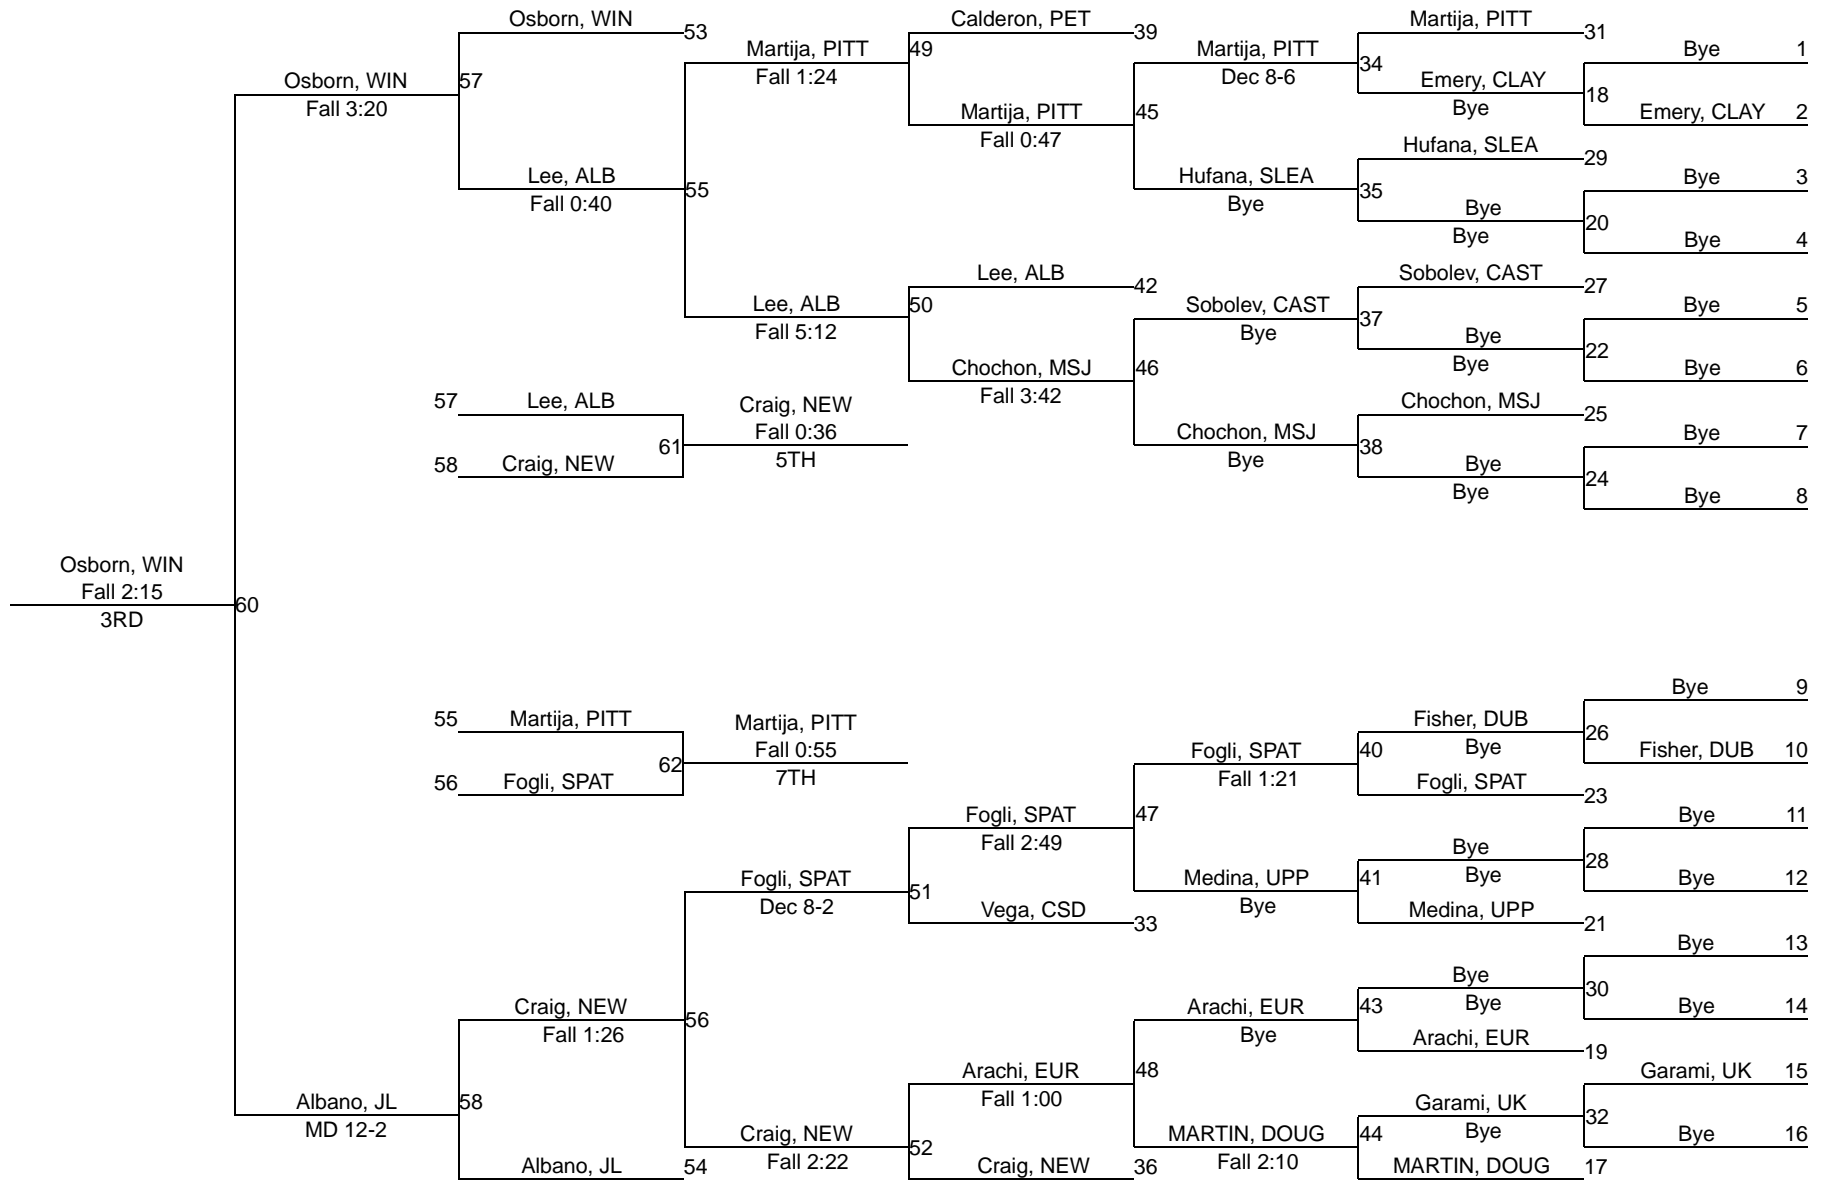

2018 NCS/OS Girls Wrestling Championship

101

2018 NCS/OS Girls Wrestling Championship

106

2018 NCS/OS Girls Wrestling Championship

111

2018 NCS/OS Girls Wrestling Championship

116