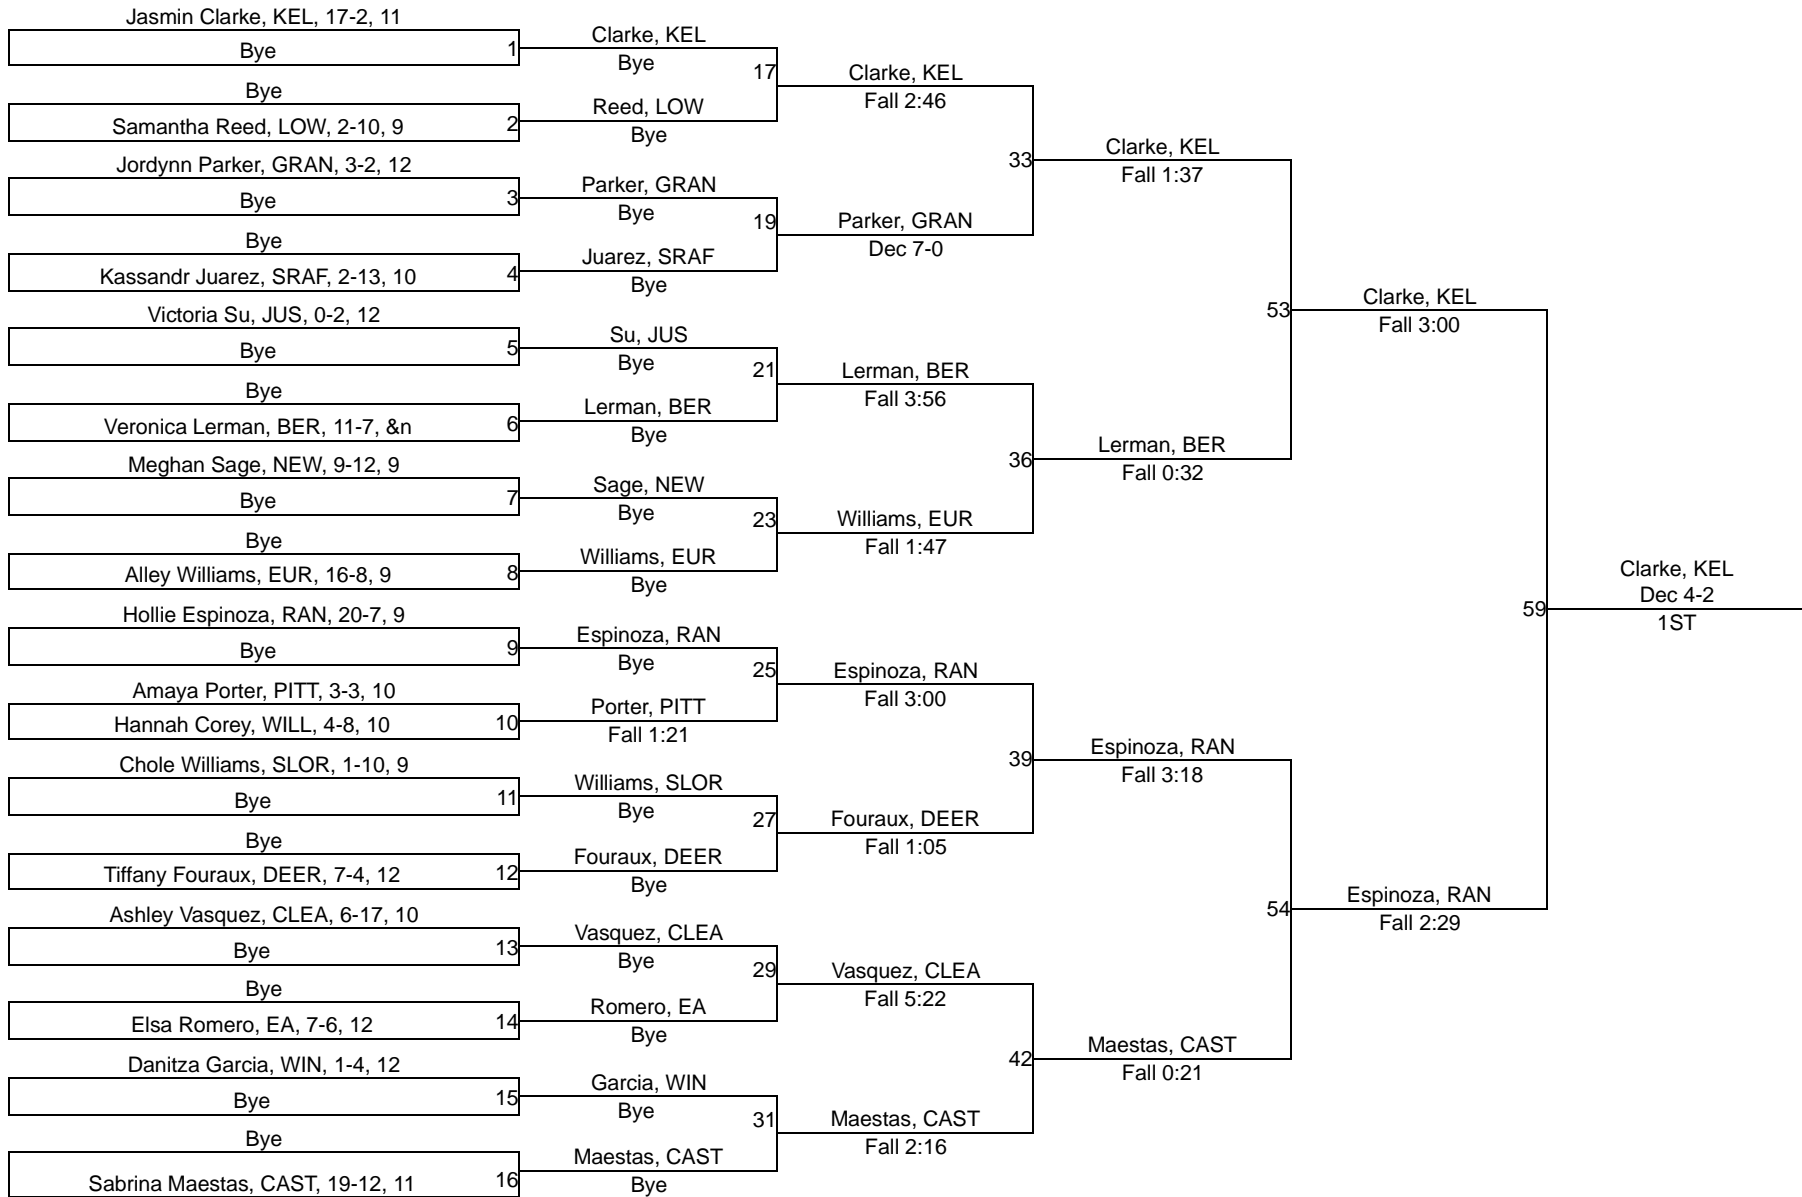

2018 NCS/OS Girls Wrestling Championship

143

2018 NCS/OS Girls Wrestling Championship

150

2018 NCS/OS Girls Wrestling Championship

160

2018 NCS/OS Girls Wrestling Championship

170

2018 NCS/OS Girls Wrestling Championship

189

2018 NCS/OS Girls Wrestling Championship

235

Team Scores

Printed on 02/10/2018 09:13 p.m.

Team Scores		
1	ALBANY HIGH	219.5
2	JAMES LOGAN HIGH	164.0
3	NEWARK MEMORIAL HIGH	158.0
4	CASTRO VALLEY HIGH	107.0
5	KELSYVILLE HIGH	99.0
6	ARROYO (San Lorenzo) HIGH	93.0
7	HERITAGE (BRENTWOOD) HIGH	90.0
8	PETALUMA HIGH	83.0
9	PITTSBURG SENIOR HIGH	79.0
10	UKIAH HIGH	73.0
11	MISSION SAN JOSE HIGH	72.0
12	CLAYTON VALLEY SCHOOL	63.0
13	EUREKA Senior HIGH	59.0
14	UPPER LAKE HIGH	57.5
15	LIBERTY HIGH	57.0
16	CASA GRANDE HIGH	56.0
17	WINDSOR HIGH	54.0
18	ST. PATRICK ST. VINCENT HIGH	53.0
19	DEER VALLEY HIGH	51.0
20	WILLITS HIGH	48.0
21	SAN LEANDRO HIGH	47.0
22	ALHAMBRA (Martinez) HIGH	42.0
23	AMADOR VALLEY HIGH	41.0
23	SANTA ROSA HIGH	41.0

25	LIVERMORE HIGH	39.0
26	MT EDEN HIGH	38.0
27	RANCHO COTATE HIGH	37.0
28	DOUGHERTY VALLEY HIGH	36.0
29	Dublin High	32.0
30	FREEDOM HIGH	30.0
31	BERKELEY HIGH	29.0
32	SAN LORENZO HIGH	27.5
33	COLLEGE PARK HIGH	26.0
34	MARIA CARILLO HIGH	24.0
35	LAS LOMAS HIGH	23.0
36	SAN RAFAEL HIGH	22.0
37	LOWER LAKE HIGH	20.0
38	AMERICAN HIGH	19.0
38	WASHINGTON (FREMONT) HIGH	19.0
40	CAMPOLINDO HIGH	17.0
41	MCKINLEYVILLE HIGH	15.5
42	NORTHGATE HIGH	15.0
43	CALIFORNIA SCHOOL FOR THE DEAF	11.0
43	GRANADA HIGH	11.0
45	SIR FRANCIS DRAKE HIGH	9.0
46	MONTGOMERY HIGH	7.0
47	ARCATA HIGH	6.0
47	CLEAR LAKE HIGH	6.0
47	SOUTH FORK HIGH	6.0
50	EL MOLINO HIGH	5.0
51	ELSIE ALLEN HIGH	4.0
51	JOHN F KENNEDY- FREMONT HIGH	4.0