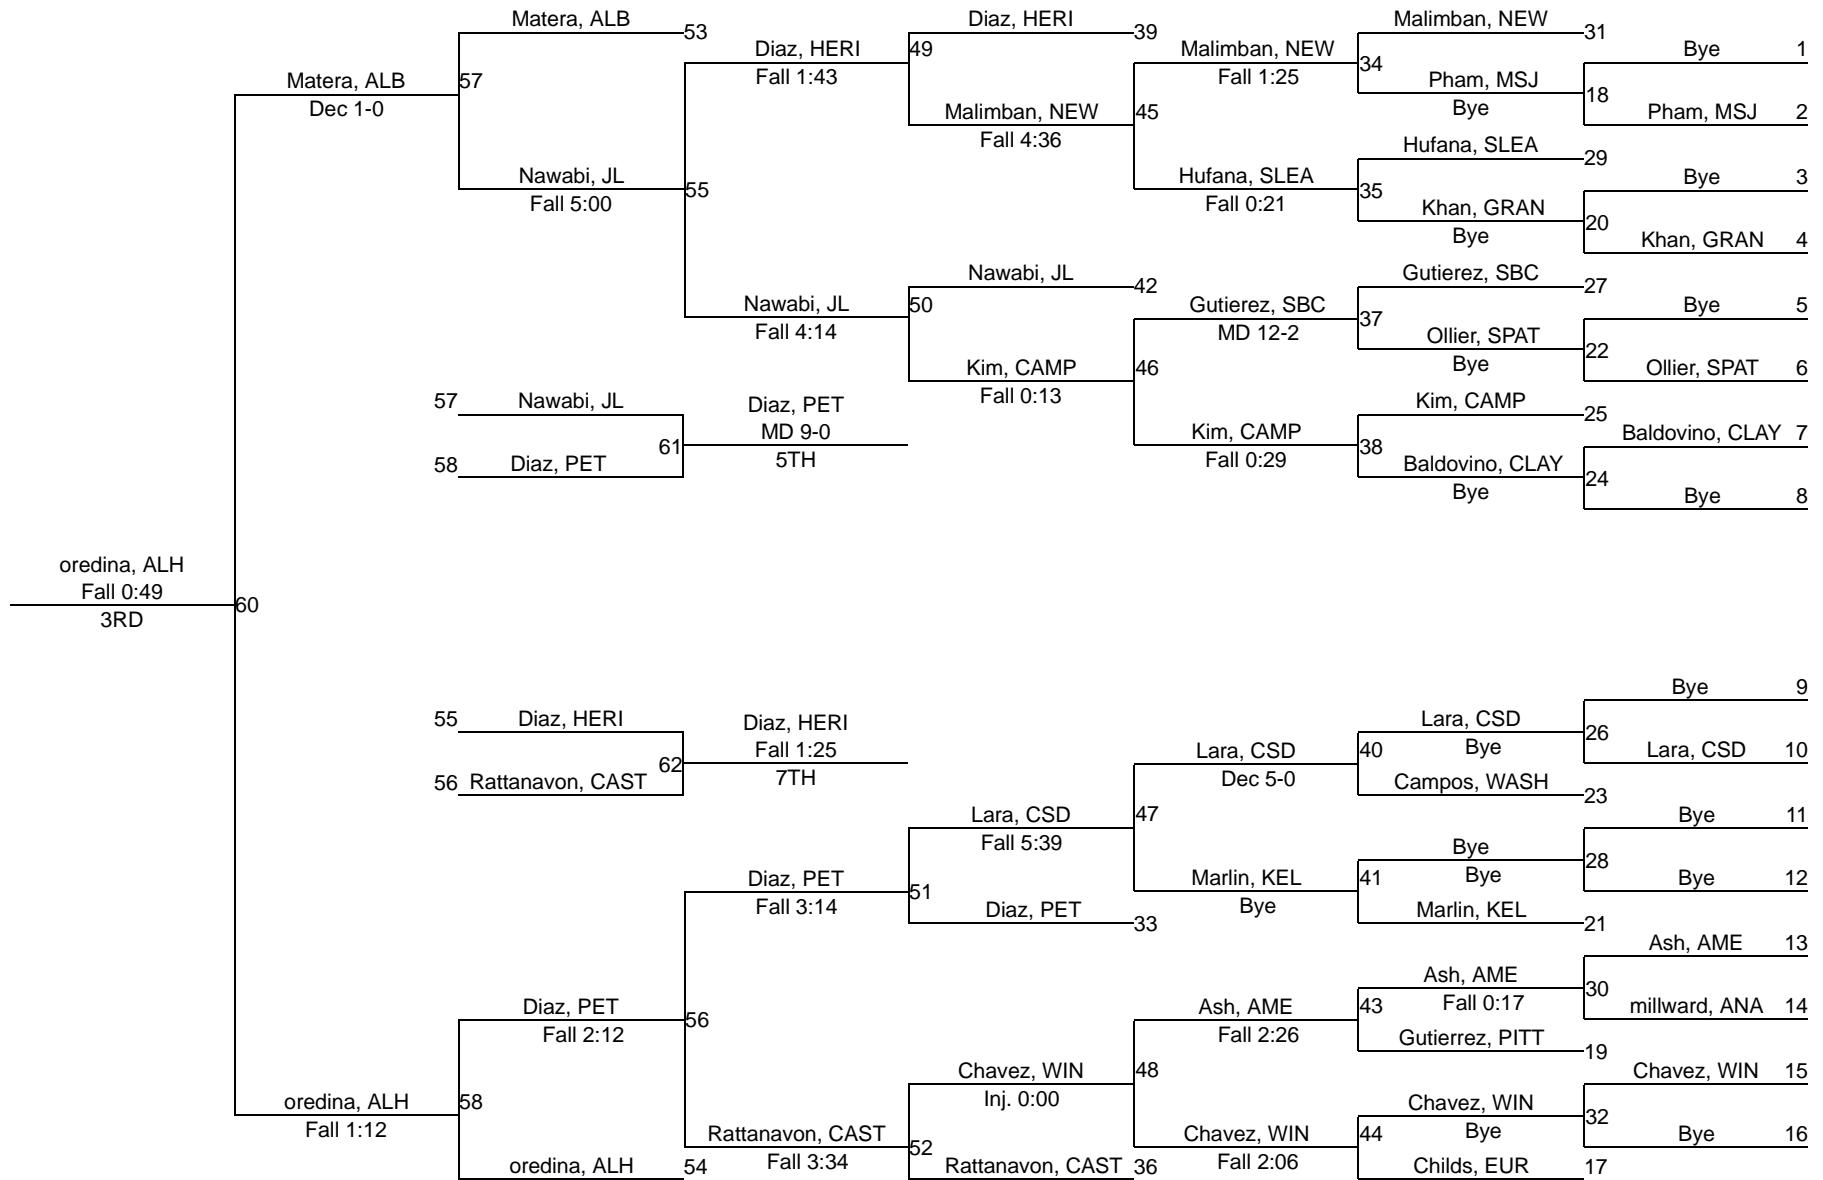

2018 NCS/OS Girls Wrestling Championship

101

2018 NCS/OS Girls Wrestling Championship

106

2018 NCS/OS Girls Wrestling Championship

111

2018 NCS/OS Girls Wrestling Championship

116